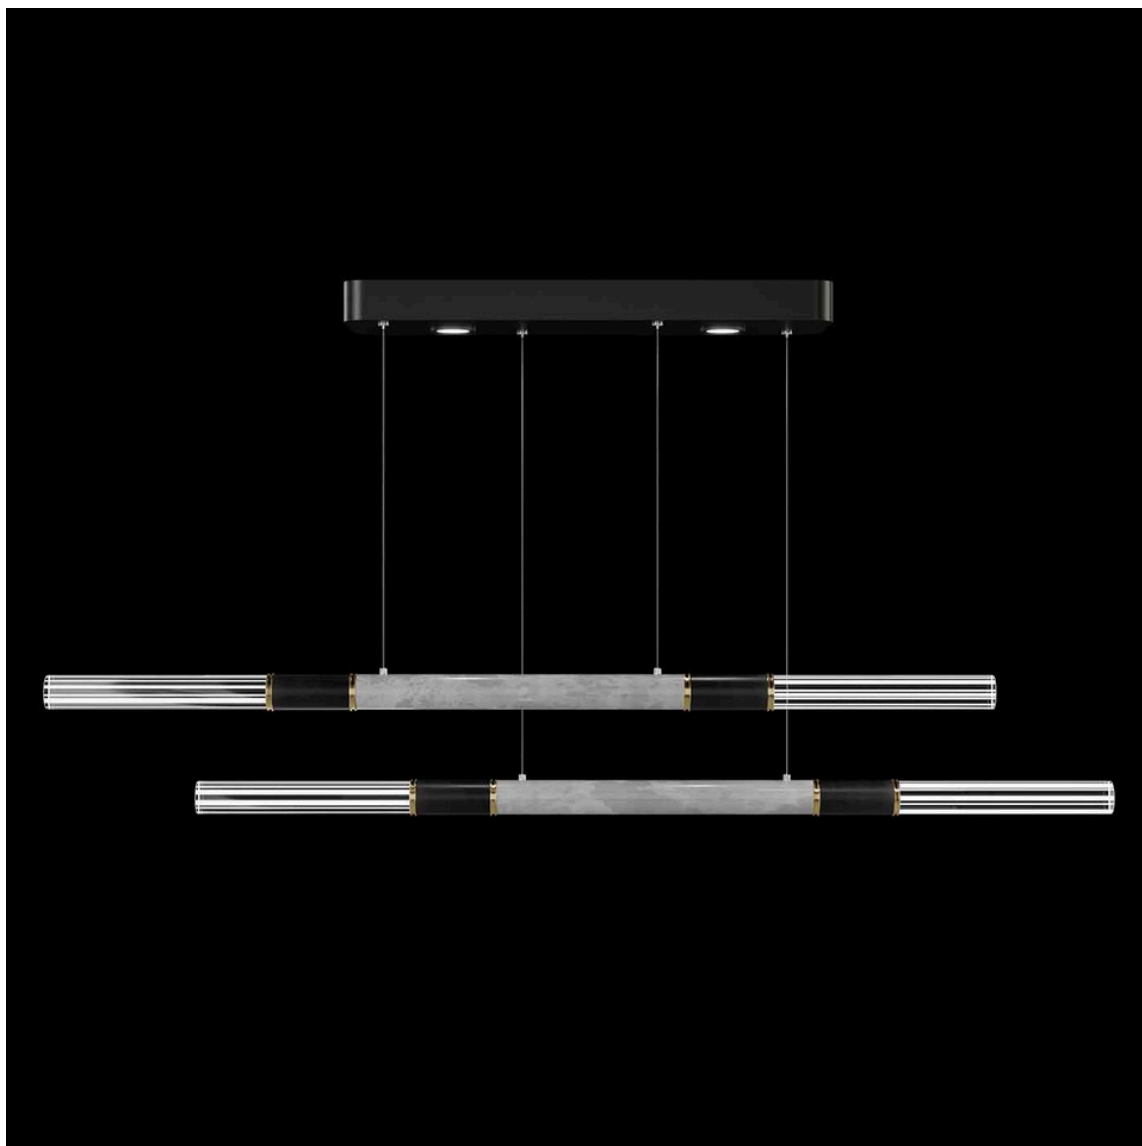

FINE ART

HANDCRAFTED LIGHTING

100150-112

100150-112 • ANTONIA 71"W Linear Pendant

2.5H x 71W x 8.5D

ANTONIA
COLLECTION