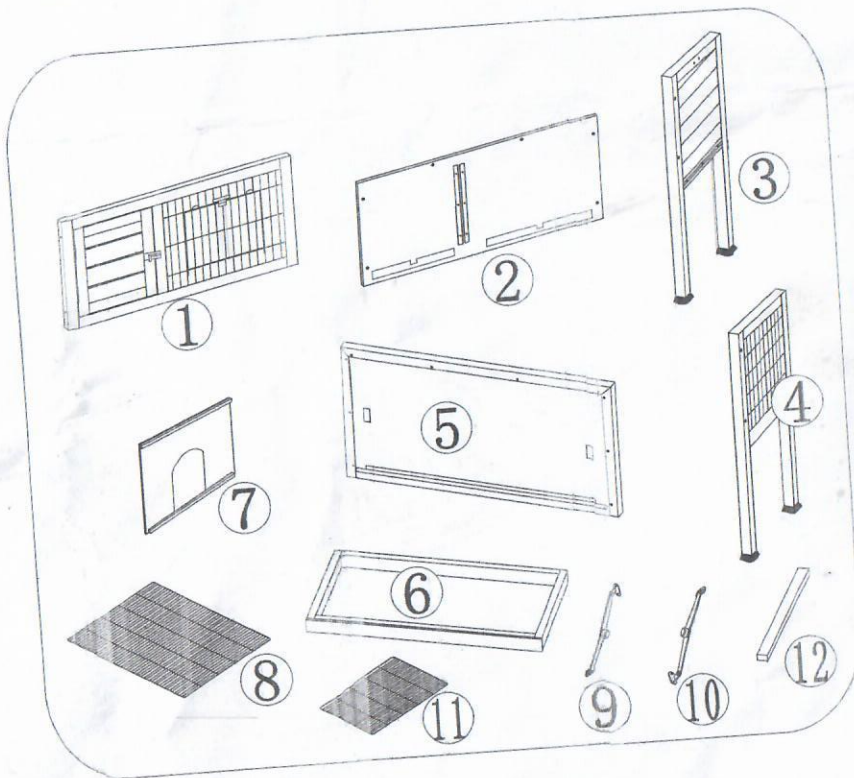

Bunny Bungalow

CAUTION

SCREW

A	M4*60 (4PCS)
B	M4*35 (6PCS)
C	M3*20 (3PCS)
D	M3*16 (8PCS)

ASSEMBLY INSTRUCTION

A M4*60 (4PCS)

STEP 1

B M4*35 (4PCS)

STEP 2

STEP 3

B M4*35 (2PCS)

STEP 4

C M3*20 (3PCS)

STEP 5

D M3*16 (8PCS)

STEP 6