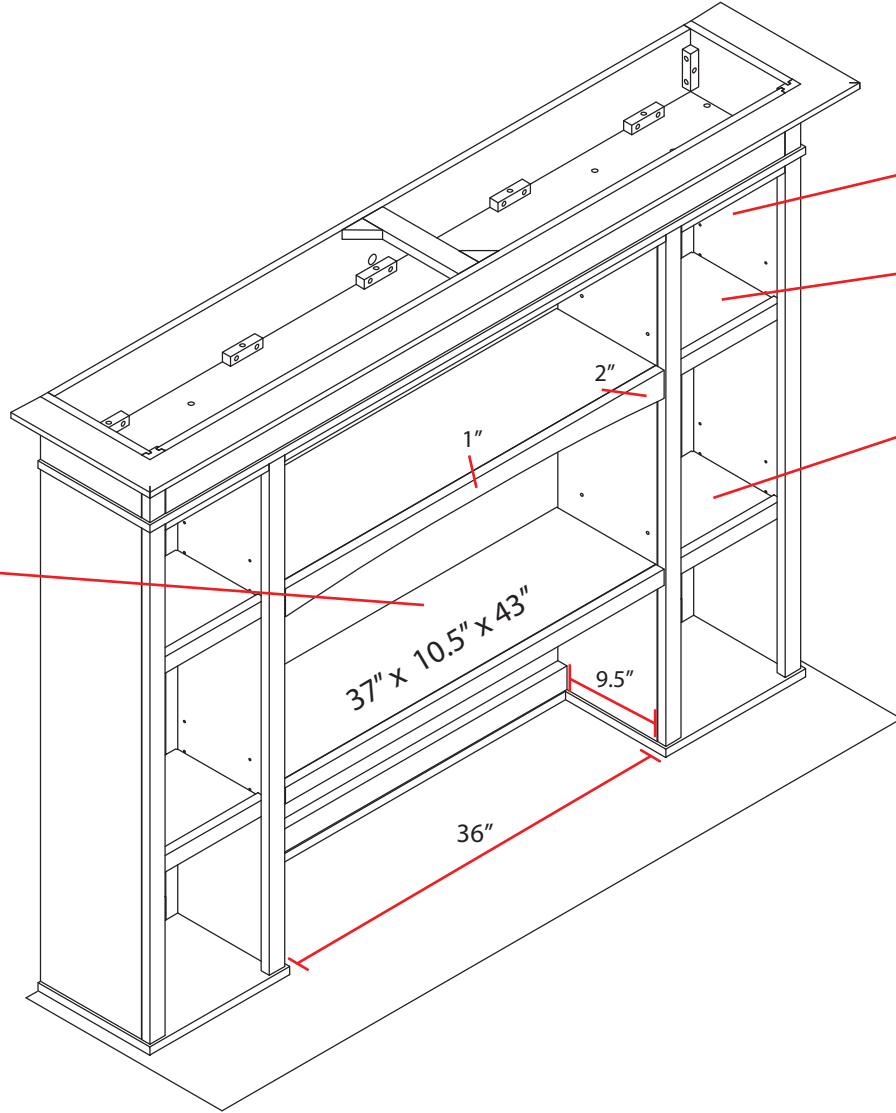

69" HUTCH PRODUCTION

Overall: 69" x 13.5" x 50"

W/out crown: 63.25" x 11" x 46.75"

Total Height 42.5" (43" Inside)

Glass w/ wood trim
7.5" x 11.5"

2 adjustable shelves
2.5" between holes
bottom to first 11.5"
3rd to 4th 11.5"

Total Height 43" (44" Inside)

2 adjustable shelves
bottom shelf
3 holes
2" Separation
b to first: 13"
3rd to 4th: 11.75"