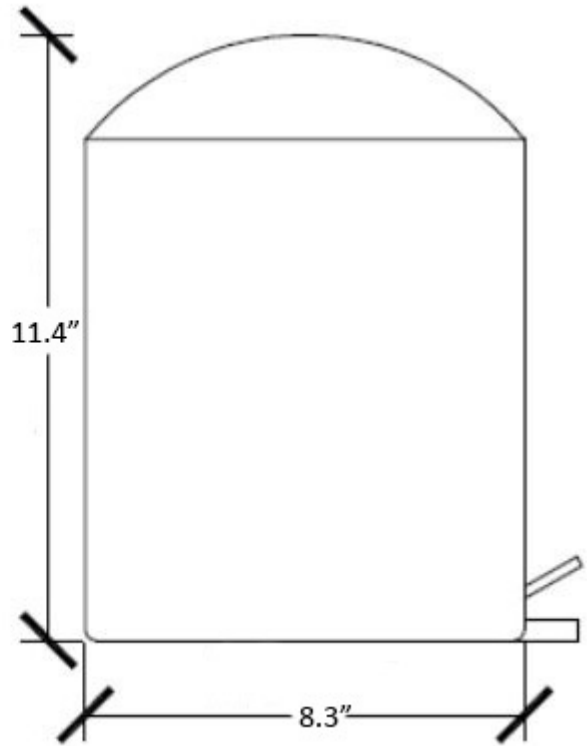

Product Specs Sheets

Collection
Karta

Model |
Karta 5363

Dimensions Metric
1 inch = 2.54 cm
1 inch = 25.4 mm

WS[®]
BATH
COLLECTIONS

1051 Lea Drive - Collegeville, PA 19426
Tel. 215 513 9400 - Fax 610 831 0215
www.ws bathcollections.com - info@ws bathcollections.com