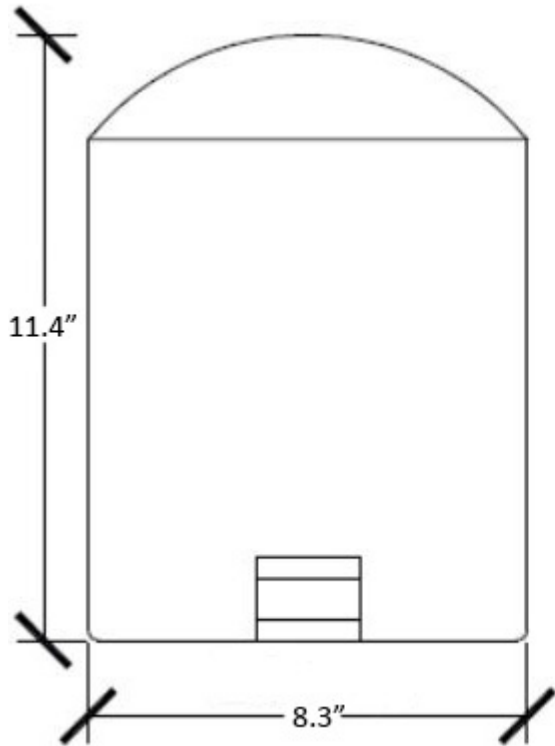

Product Specs Sheets

Collection
Karta

Model |
Karta 5363

Dimensions Metric
1 inch = 2.54 cm
1 inch = 25.4 mm

WS[®]
BATH
COLLECTIONS

1051 Lea Drive - Collegeville, PA 19426
Tel. 215 513 9400 - Fax 610 831 0215
www.ws bathcollections.com - info@ws bathcollections.com