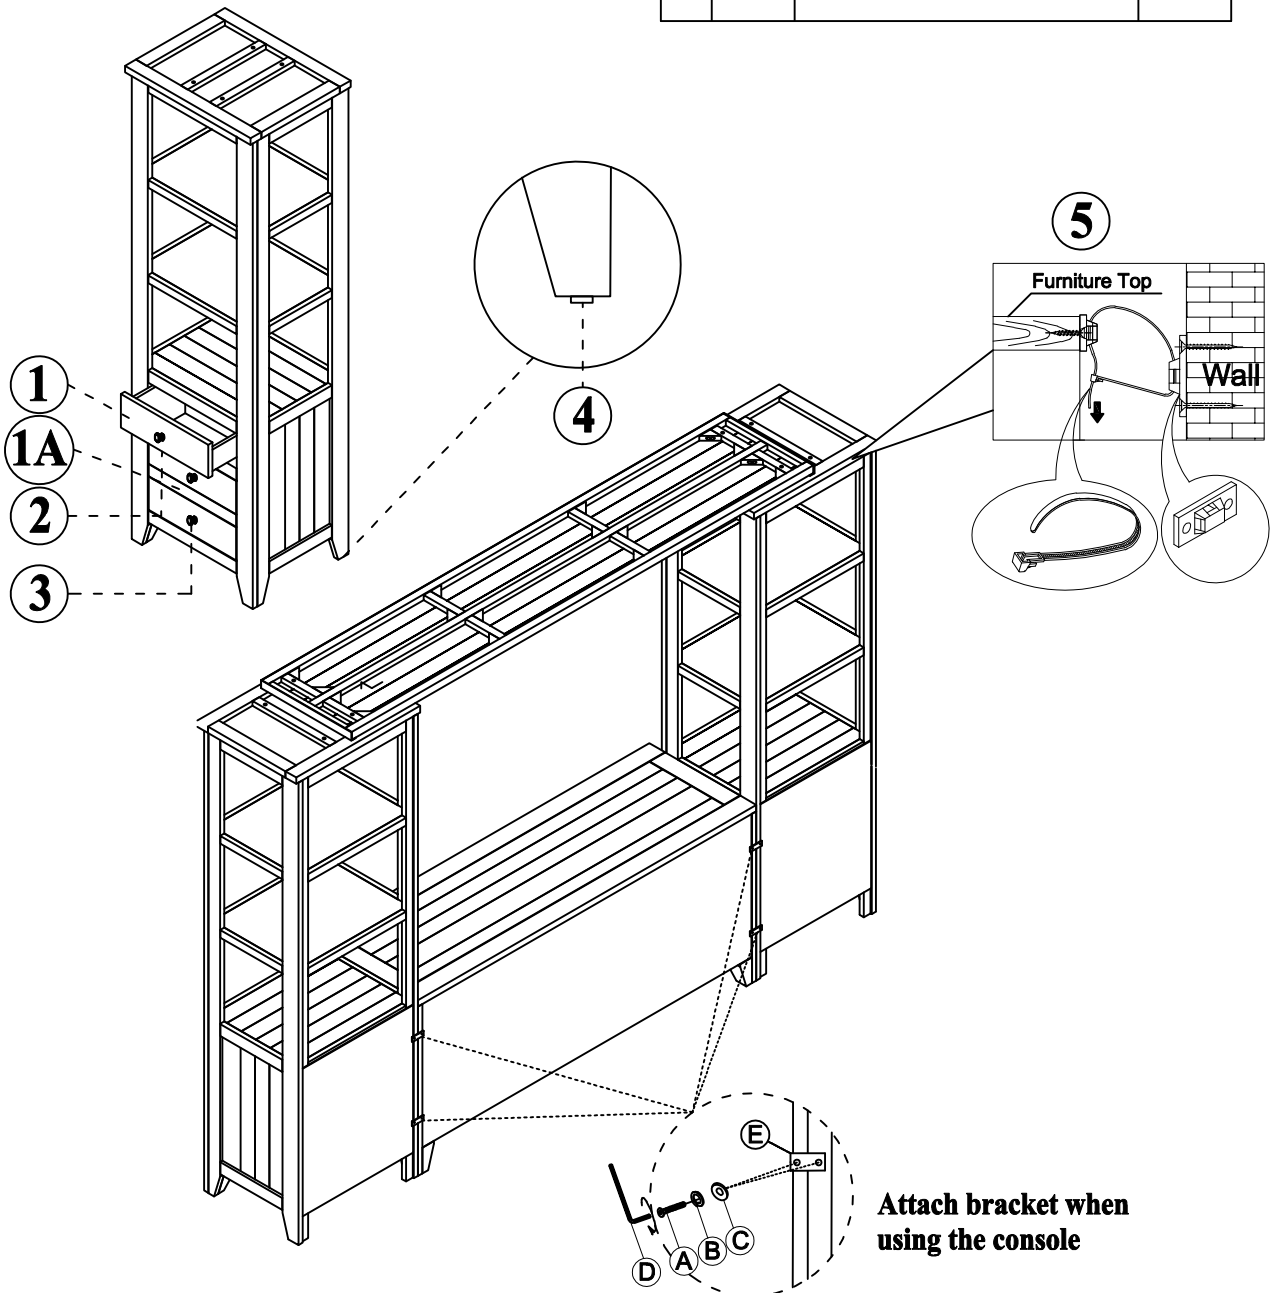

ASSEMBLY INSTRUCTIONS

PIER

Thank you for purchasing this quality product. Be sure to check all packing material carefully for small parts that may have come loose inside the carton during shipment.

Parts key		
No	Q'ty	Description
1	1 Pc	Top Drawers
1A	1 Pc	Bottom Drawers
2	2 Pcs	Drawer Glide
3	3 Pcs	Knob W/ Screw
4	4 Pcs	Levelers
5	1 Set	Anti- Tip Kit

Hardware Kit			
No		Description	Q'ty
A		Bolt Ø6.3 x 20	4 pcs
B		Lock washer Ø6.3	4 pcs
C		Flat washer Ø6.3	4 pcs
D		Allen key	1 pc
E		Metal Bracket	2 pcs

Attach bracket when using the console