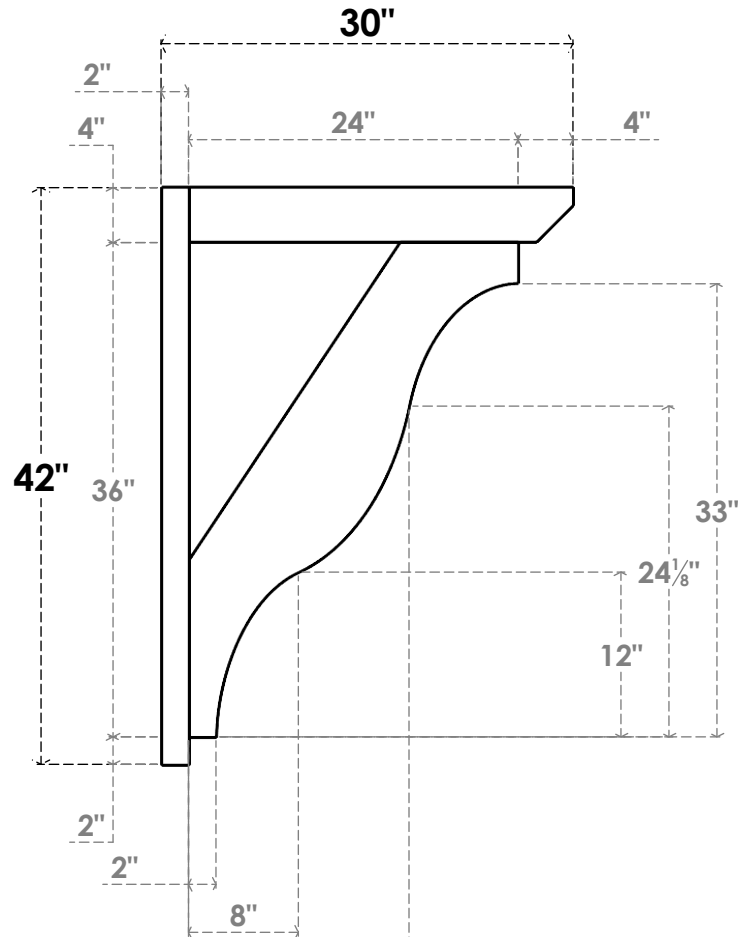

ITEM NUMBER: OUTUROC040X060X30000X42000X040X020X040FST24RCPR

4"W TOP X 6"W BACK X 30"D X 42"H X 4"T TOP X 2"T BACK TIMBERTHANE ROUGH CEDAR FUNSTON FAUX WOOD OPEN OUTLOOKER, SLAT TOP AND BLOCK BACK, 4"W CLOSED BRACE, PRIMED TAN

SIDE PROFILE

FRONT PROFILE

ISOMETRIC

GENERATED DATE : 07/06/2023

EKENA MILLWORK
2300 WEST MAIN ST.
CLARKSVILLE, TX 75426
TOLL FREE: 866-607-0453
WWW.EKENAMILLWORK.COM

NOTES

1. INSTALLATION TO BE COMPLETED IN ACCORDANCE WITH MANUFACTURER'S SPECIFICATIONS.
2. DRAWING MAY NOT BE TO SCALE
3. THIS DRAWING IS INTENDED FOR DESIGN AND PLANNING PURPOSES ONLY.
4. ALL INFORMATION CONTAINED HEREIN WAS CURRENT AT THE TIME OF DEVELOPMENT BUT MUST BE REVIEWED AND APPROVED BY THE PRODUCT MANUFACTURER TO BE CONSIDERED ACCURATE.
5. TIMBERTHANE ARCHITECTURAL PRODUCTS ARE MADE FROM HIGH DENSITY URETHANE AND COME FACTORY PRIMED