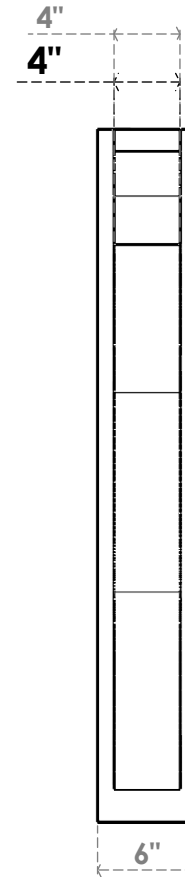

ITEM NUMBER: OUTUROC040X060X30000X42000X040X020X040FST24RCPR

4"W TOP X 6"W BACK X 30"D X 42"H X 4"T TOP X 2"T BACK TIMBERTHANE ROUGH CEDAR FUNSTON FAUX WOOD OPEN OUTLOOKER, SLAT TOP AND BLOCK BACK, 4"W CLOSED BRACE, PRIMED TAN

SIDE PROFILE

FRONT PROFILE

ISOMETRIC

GENERATED DATE : 07/06/2023

EKENA MILLWORK
2300 WEST MAIN ST.
CLARKSVILLE, TX 75426
TOLL FREE: 866-607-0453
WWW.EKENAMILLWORK.COM

NOTES

1. INSTALLATION TO BE COMPLETED IN ACCORDANCE WITH MANUFACTURER'S SPECIFICATIONS.
2. DRAWING MAY NOT BE TO SCALE
3. THIS DRAWING IS INTENDED FOR DESIGN AND PLANNING PURPOSES ONLY.
4. ALL INFORMATION CONTAINED HEREIN WAS CURRENT AT THE TIME OF DEVELOPMENT BUT MUST BE REVIEWED AND APPROVED BY THE PRODUCT MANUFACTURER TO BE CONSIDERED ACCURATE.
5. TIMBERTHANE ARCHITECTURAL PRODUCTS ARE MADE FROM HIGH DENSITY URETHANE AND COME FACTORY PRIMED