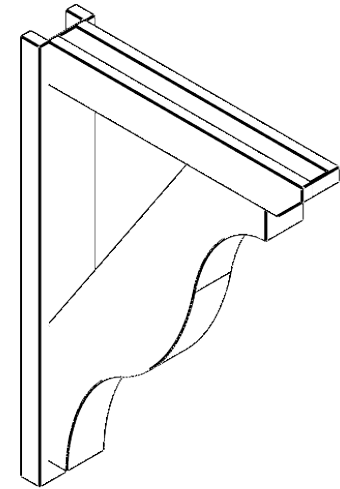

ITEM NUMBER: OUTUROC040X060X30000X42000X040X020X040FST24RCPR

4"W TOP X 6"W BACK X 30"D X 42"H X 4"T TOP X 2"T BACK TIMBERTHANE ROUGH CEDAR FUNSTON FAUX WOOD OPEN OUTLOOKER, SLAT TOP AND BLOCK BACK, 4"W CLOSED BRACE, PRIMED TAN

SIDE PROFILE

FRONT PROFILE

ISOMETRIC

GENERATED DATE : 07/06/2023

EKENA MILLWORK
2300 WEST MAIN ST.
CLARKSVILLE, TX 75426
TOLL FREE: 866-607-0453
WWW.EKENAMILLWORK.COM

NOTES

1. INSTALLATION TO BE COMPLETED IN ACCORDANCE WITH MANUFACTURER'S SPECIFICATIONS.
2. DRAWING MAY NOT BE TO SCALE
3. THIS DRAWING IS INTENDED FOR DESIGN AND PLANNING PURPOSES ONLY.
4. ALL INFORMATION CONTAINED HEREIN WAS CURRENT AT THE TIME OF DEVELOPMENT BUT MUST BE REVIEWED AND APPROVED BY THE PRODUCT MANUFACTURER TO BE CONSIDERED ACCURATE.
5. TIMBERTHANE ARCHITECTURAL PRODUCTS ARE MADE FROM HIGH DENSITY URETHANE AND COME FACTORY PRIMED