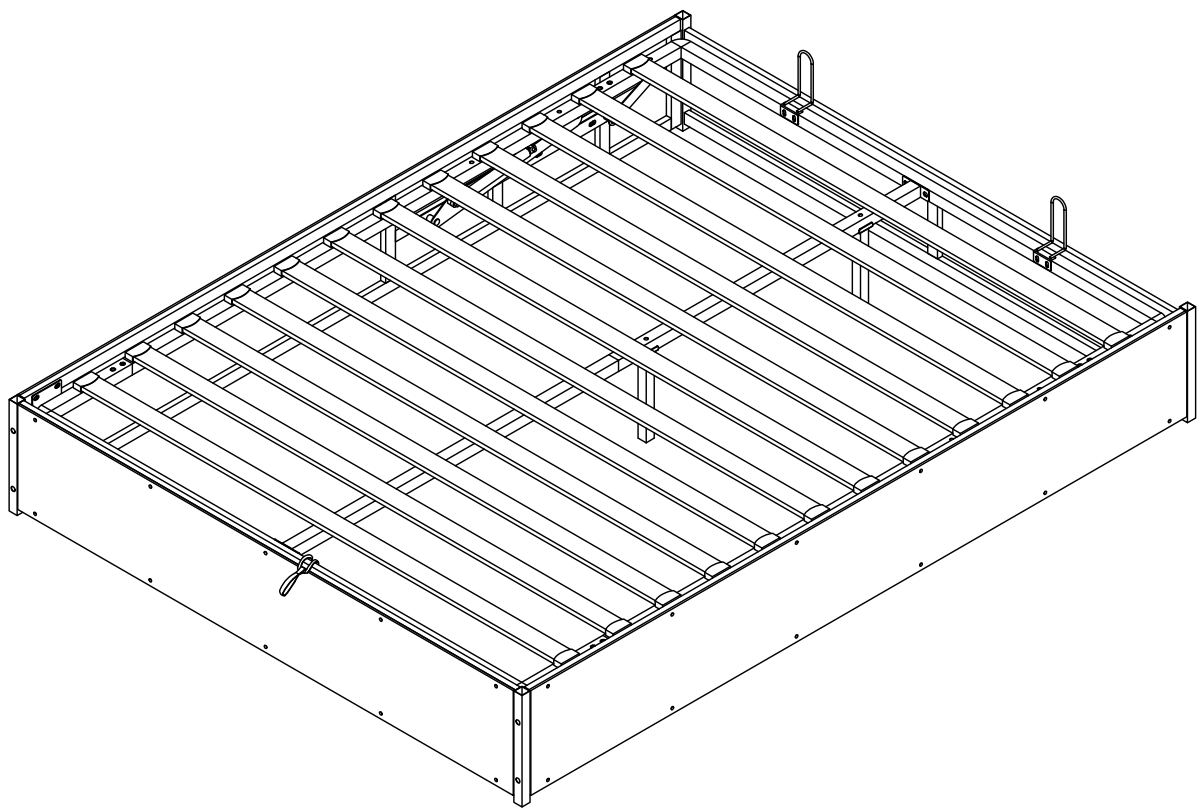

Lift Up Storage Platform Bed Frame

BMB017 - F

Dear Customers,

Thank you for purchasing our product. Please read this instruction manual carefully after receiving this product. It will help you assemble this product quickly, safely and correctly. You can keep this manual for future reference.

For easier and better assembly, 2 or more adults are required.

Part list

<p>A 1PC</p>  <p>Front headboard</p>	<p>D1 1PC</p>  <p>Left bed side</p>	<p>D2 1PC</p>  <p>Right bed side</p>
<p>E 1PC</p>  <p>Foot board</p>	<p>G1 12PCS</p>  <p>Slat</p>	<p>H1 1PC</p>  <p>Left lift frame</p>
<p>H2 1PC</p>  <p>Right lift frame</p>	<p>I1 2PCS</p>  <p>Hydraulic rod</p>	<p>J1 1PC</p>  <p>Front middle support bar</p>
<p>J2 1PC</p>  <p>Rear middle support bar</p>	<p>N1 2PCS</p>  <p>Support leg</p>	<p>O1 1PC</p>  <p>Support leg</p>
<p>O2 1PC</p>  <p>Support leg</p>	<p>P 2PCS</p>  <p>Support leg</p>	<p>Q 2PCS</p>  <p>Support leg</p>