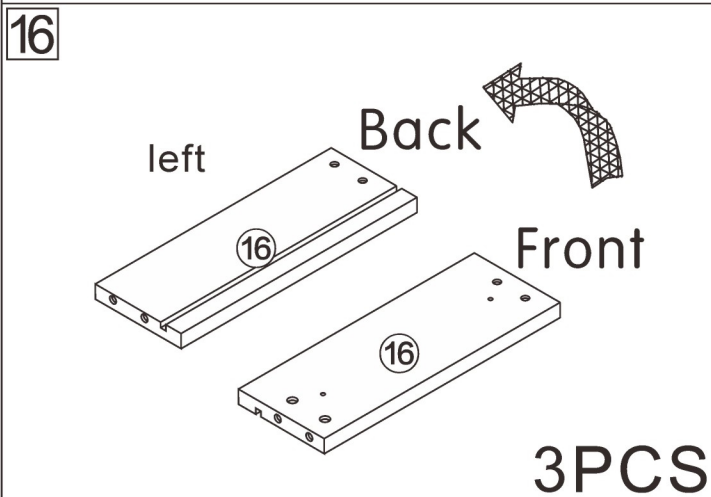

Installation Instructions

Mobile TV cabinet

L1800*W450*H1200MM

Notes: Don't tighten screws completely at first, just in case parts were assembled wrongly and need disassemble. Tighten screws at last when all parts are put together.

Disassembly and installation of accessories

A 84PCS	B 84PCS	D 48PCS	E 12PCS	F 6PCS	G 6PCS	H 1PCS	 Tools Recommended
							
15*10mm	6*28mm	3.5*14mm	3.5*40mm				

18

19

20

1

Bx14

①

Bx12

⑦
Front

Bx14

⑦
Back

B	40PCS
	
6*28mm	

1

B	44PCS
	
6*28mm	

2