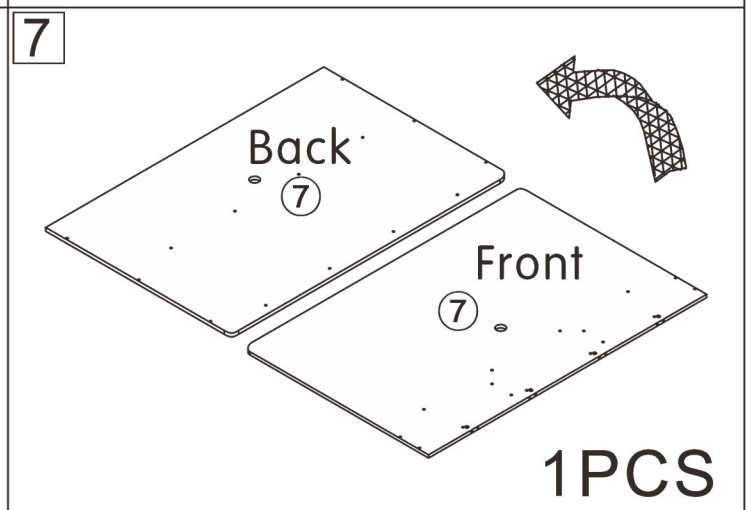

Installation Instructions

Mobile TV cabinet

L1800*W450*H1200MM

Notes: Don't tighten screws completely at first, just in case parts were assembled wrongly and need disassemble. Tighten screws at last when all parts are put together.

Disassembly and installation of accessories

A 84PCS	B 84PCS	D 48PCS	E 12PCS	F 6PCS	G 6PCS	H 1PCS	 Tools Recommended
							
15*10mm	6*28mm	3.5*14mm	3.5*40mm				

18

19

20

1

Bx14

①

Bx12

⑦
Front

Bx14

⑦
Back

B	40PCS
	
6*28mm	

1

B	44PCS
	
6*28mm	

2