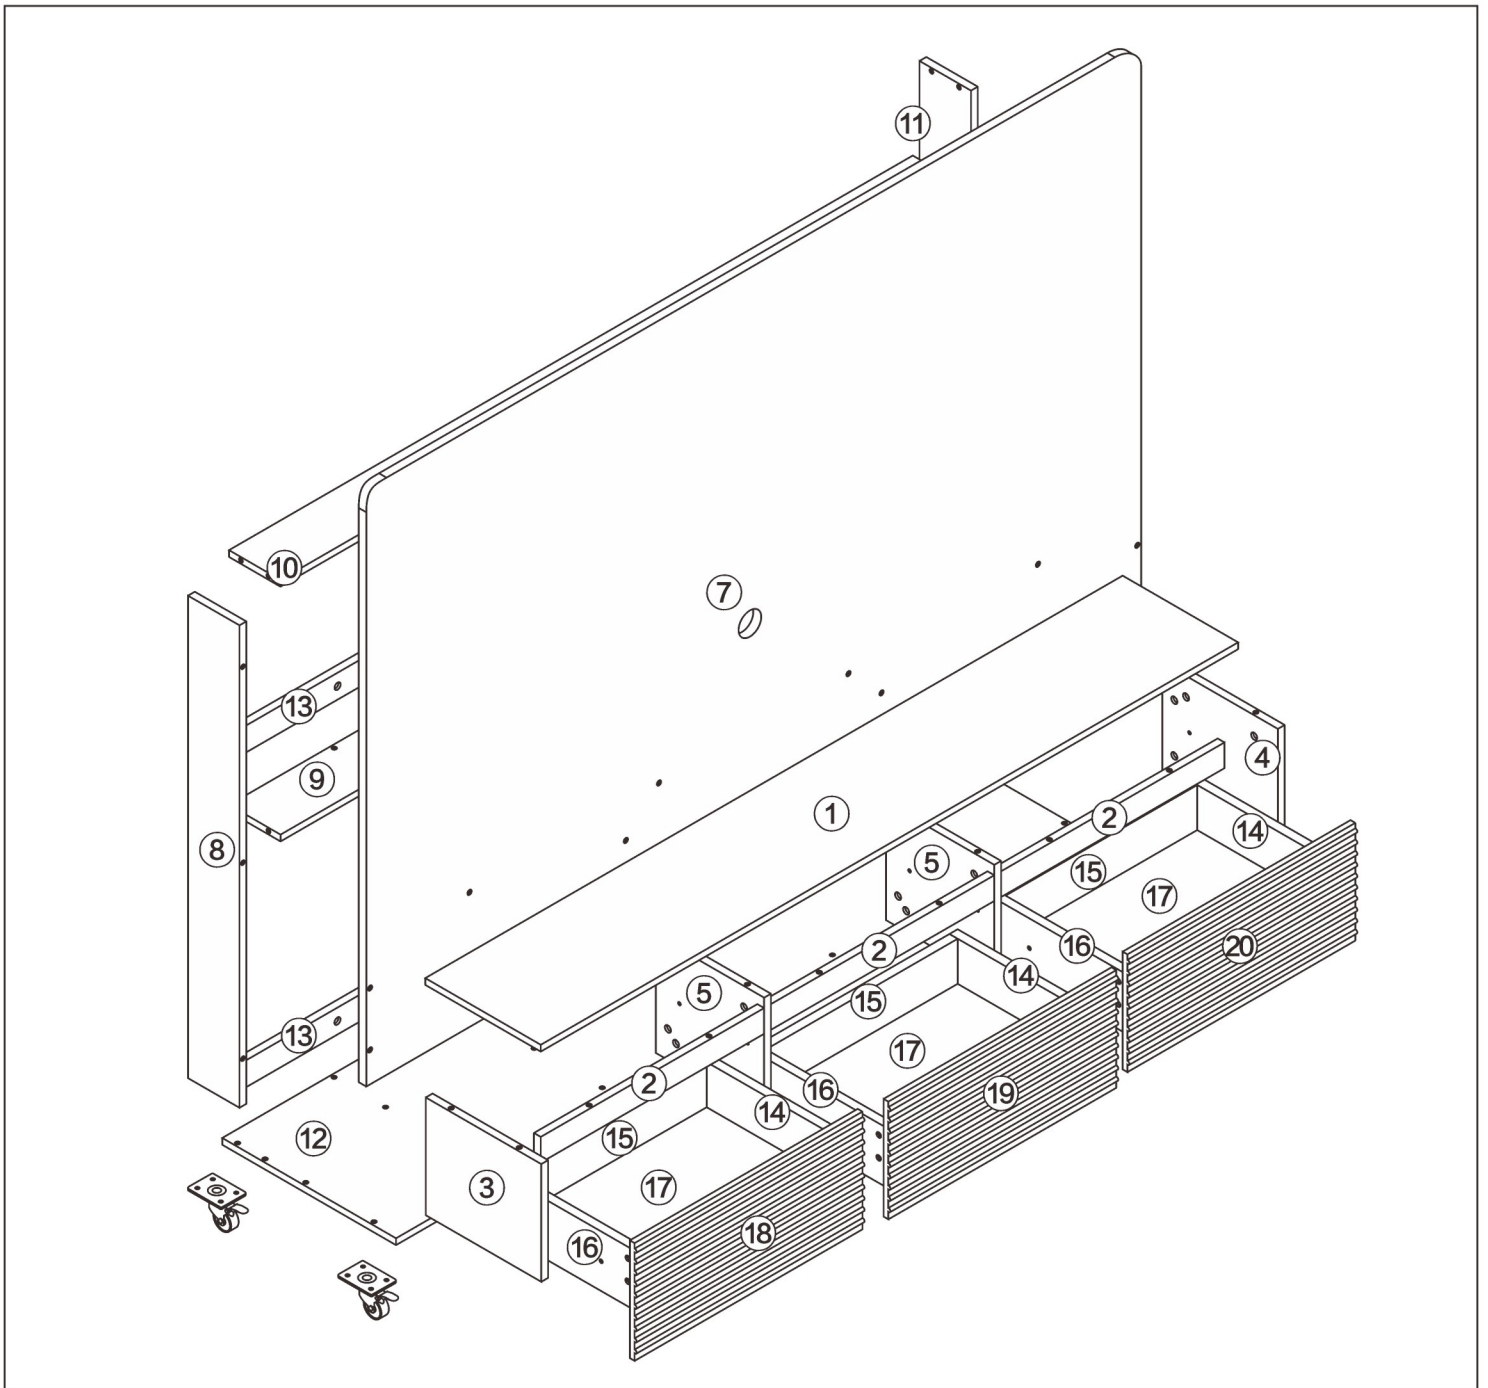

Installation Instructions

Mobile TV cabinet

L1800*W450*H1200MM

Notes: Don't tighten screws completely at first, just in case parts were assembled wrongly and need disassemble. Tighten screws at last when all parts are put together.

Bx12

⑦
Front

Bx14

⑦
Back

B	40PCS
	
6*28mm	

1

B	44PCS
	
6*28mm	

2