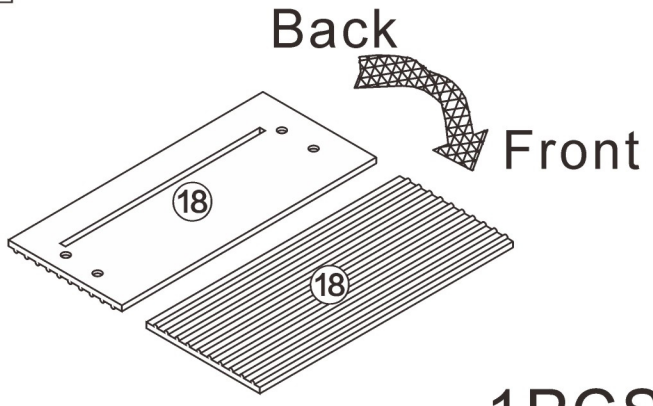

Installation Instructions

Mobile TV cabinet

L1800*W450*H1200MM

Notes: Don't tighten screws completely at first, just in case parts were assembled wrongly and need disassemble. Tighten screws at last when all parts are put together.

Disassembly and installation of accessories

A 84PCS	B 84PCS	D 48PCS	E 12PCS	F 6PCS	G 6PCS	H 1PCS	 Tools Recommended
							
15*10mm	6*28mm	3.5*14mm	3.5*40mm				

18

19

20

1

Bx14

①

Bx12

⑦
Front

Bx14

⑦
Back

B	40PCS
	
6*28mm	

1

B	44PCS
	
6*28mm	

2