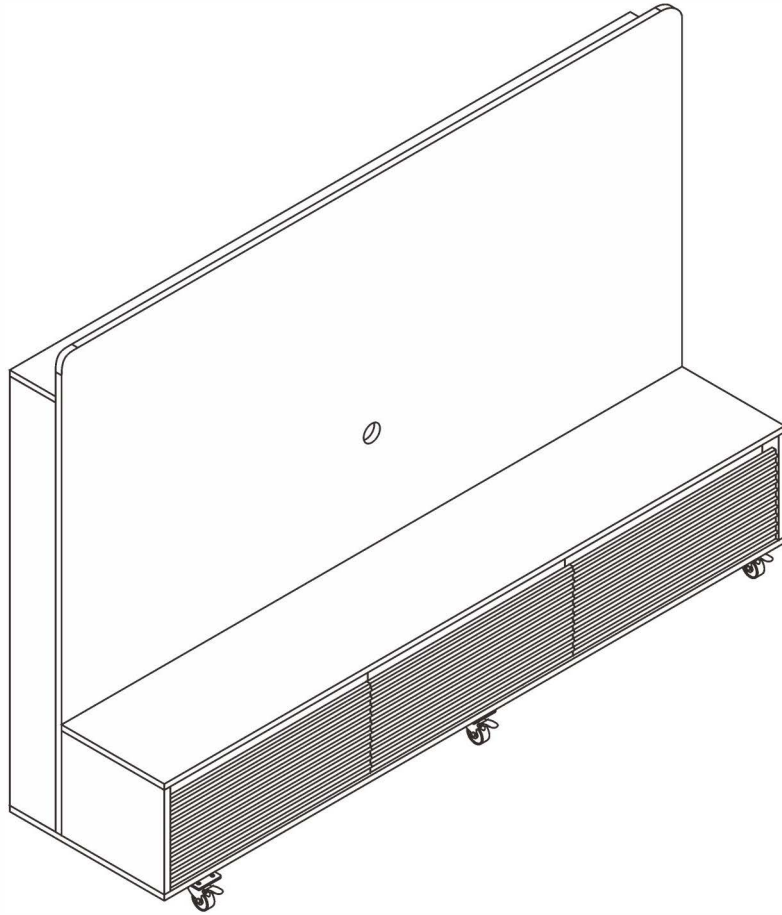

Installation Instructions

Mobile TV cabinet

L1800*W450*H1200MM

Notes: Don't tighten screws completely at first, just in case parts were assembled wrongly and need disassemble. Tighten screws at last when all parts are put together.

Bx12

⑦
Front

Bx14

⑦
Back

B	40PCS
	
6*28mm	

1

B	44PCS
	
6*28mm	

2