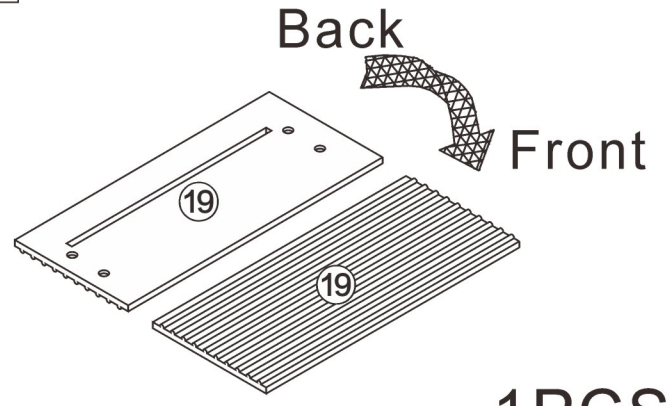

Installation Instructions

Mobile TV cabinet

L1800*W450*H1200MM

Notes: Don't tighten screws completely at first, just in case parts were assembled wrongly and need disassemble. Tighten screws at last when all parts are put together.

Disassembly and installation of accessories

A 84PCS	B 84PCS	D 48PCS	E 12PCS	F 6PCS	G 6PCS	H 1PCS	 Tools Recommended
							
15*10mm	6*28mm	3.5*14mm	3.5*40mm				

18

19

20

1

Bx14

①

Bx12

⑦
Front

Bx14

⑦
Back

B	40PCS
	
6*28mm	

1

B	44PCS
	
6*28mm	

2