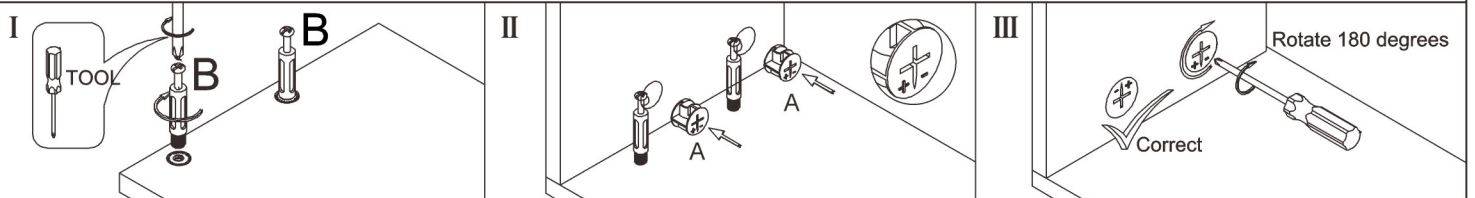

Disassembly and installation of accessories

A 84PCS	B 84PCS	D 48PCS	E 12PCS	F 6PCS	G 6PCS	H 1PCS	 Tools Recommended
15*10mm	6*28mm	3.5*14mm	3.5*40mm