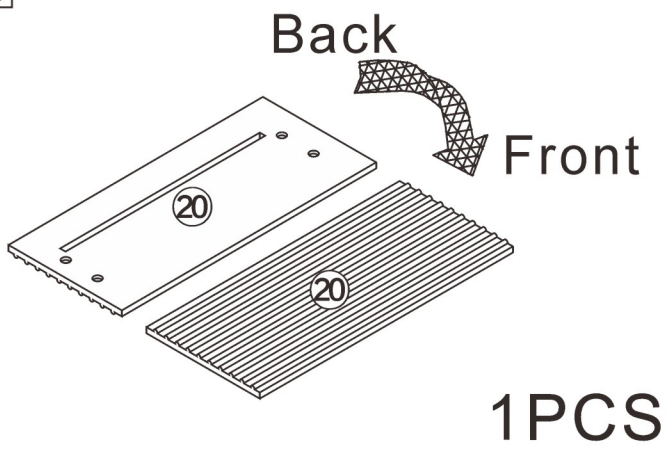

Installation Instructions

Mobile TV cabinet

L1800*W450*H1200MM

Notes: Don't tighten screws completely at first, just in case parts were assembled wrongly and need disassemble. Tighten screws at last when all parts are put together.

Disassembly and installation of accessories

A 84PCS	B 84PCS	D 48PCS	E 12PCS	F 6PCS	G 6PCS	H 1PCS	 Tools Recommended
							
15*10mm	6*28mm	3.5*14mm	3.5*40mm				

18

19

20

1

Bx14

①

Bx12

⑦
Front

Bx14

⑦
Back

B	40PCS
	
6*28mm	

1

B	44PCS
	
6*28mm	

2