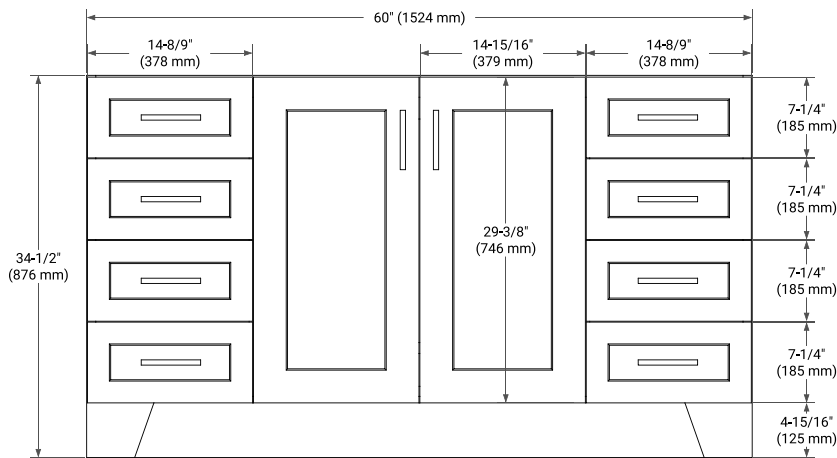

60" SINGLE SINK BASE CABINET

BASE CABINET DIMENSIONS

60" W x 21.6" D x 34.5" H

FEATURES

- Solid wood frame & plywood panels
- Dovetail drawers and joints
- Soft closing doors & drawers

HARDWARE FINISHES*

Brushed Nickel   Satin Brass   Matte Black   Polished Chrome

Hardware comes preinstalled with the illustrated option. Other finishes are available on our online store if you prefer a different one.

AVAILABLE COLORS

White   Grey   Midnight Blue

FRONT VIEW

SIDE VIEW

PLAN VIEW