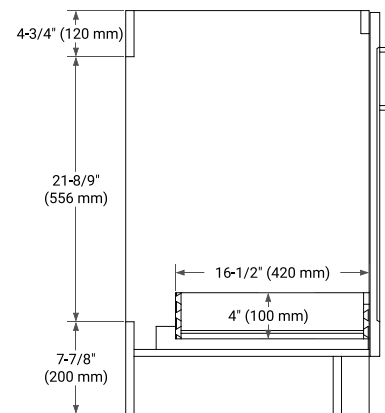

60" SINGLE SINK BASE CABINET

BASE CABINET DIMENSIONS

60" W x 21.6" D x 34.5" H

FEATURES

- Solid wood frame & plywood panels
- Dovetail drawers and joints
- Soft closing doors & drawers

HARDWARE FINISHES*

Brushed Nickel   Satin Brass   Matte Black   Polished Chrome

Hardware comes preinstalled with the illustrated option. Other finishes are available on our online store if you prefer a different one.

AVAILABLE COLORS

White   Grey   Midnight Blue

FRONT VIEW

SIDE VIEW

PLAN VIEW