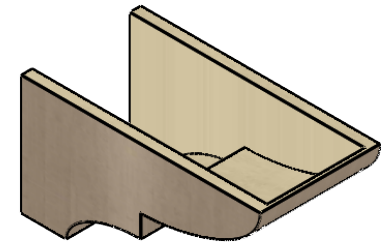

ITEM NUMBER: CORU11X22X11RIDRCPR

11"W X 22"D X 11"H SERIES 3 WIDE RIDGEWOOD ROUGH CEDAR
TIMBERTHANE FAUX WOOD CORBEL, PRIMED

SIDE PROFILE

FRONT PROFILE

ISOMETRIC

EKENA MILLWORK
2300 WEST MAIN ST.
CLARKSVILLE, TX 75426
TOLL FREE: 866-607-0453
WWW.EKENAMILLWORK.COM