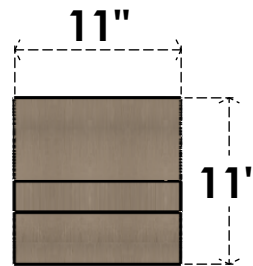

ITEM NUMBER: CORU11X22X11RIDRCPR

11"W X 22"D X 11"H SERIES 3 WIDE RIDGEWOOD ROUGH CEDAR
TIMBERTHANE FAUX WOOD CORBEL, PRIMED

SIDE PROFILE

FRONT PROFILE

ISOMETRIC

EKENA MILLWORK
2300 WEST MAIN ST.
CLARKSVILLE, TX 75426
TOLL FREE: 866-607-0453
WWW.EKENAMILLWORK.COM