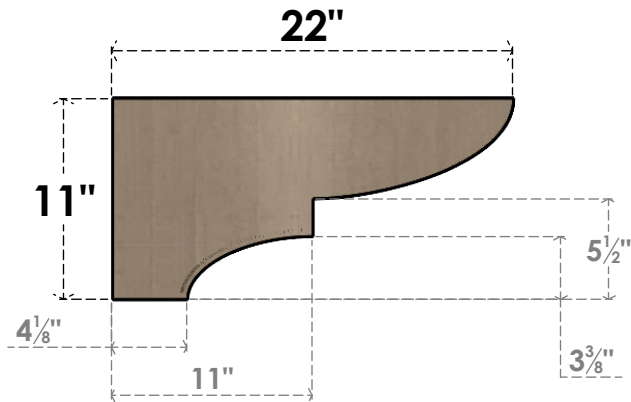

ITEM NUMBER: CORU11X22X11RIDRCPR

11"W X 22"D X 11"H SERIES 3 WIDE RIDGEWOOD ROUGH CEDAR
TIMBERTHANE FAUX WOOD CORBEL, PRIMED

SIDE PROFILE

FRONT PROFILE

ISOMETRIC

EKENA MILLWORK
2300 WEST MAIN ST.
CLARKSVILLE, TX 75426
TOLL FREE: 866-607-0453
WWW.EKENAMILLWORK.COM

NOTES

1. INSTALLATION TO BE COMPLETED IN ACCORDANCE WITH MANUFACTURER'S SPECIFICATIONS.
2. DRAWING MAY NOT BE TO SCALE
3. THIS DRAWING IS INTENDED FOR DESIGN AND PLANNING PURPOSES ONLY.
4. ALL INFORMATION CONTAINED HEREIN WAS CURRENT AT THE TIME OF DEVELOPMENT BUT MUST BE REVIEWED AND APPROVED BY THE PRODUCT MANUFACTURER TO BE CONSIDERED ACCURATE.
5. TIMBERTHANE ARCHITECTURAL PRODUCTS ARE MADE FROM HIGH DENSITY URETHANE AND COME FACTORY PRIMED