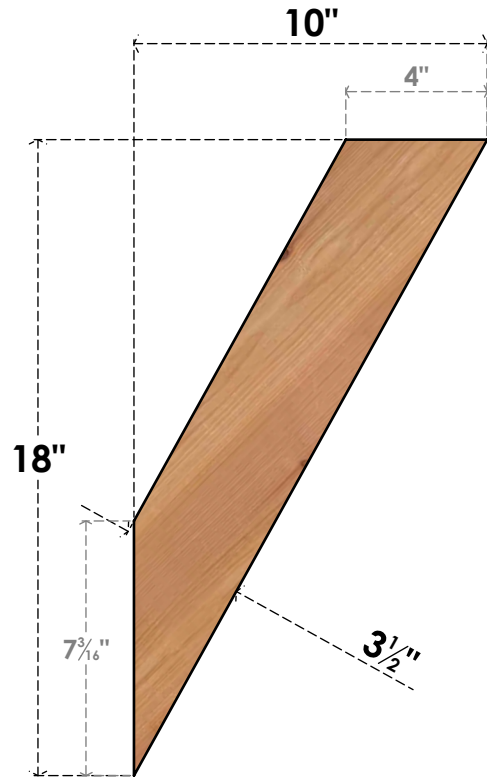

BRC04X10X18TRA00SWR

3 1/2"W X 10"D X 18"H TRADITIONAL SMOOTH BRACE, WESTERN RED CEDAR

SIDE

FRONT

EKENA MILLWORK
 2300 WEST MAIN ST.
 CLARKSVILLE, TX 75426
 TOLL FREE: 866-607-0453
 WWW.EKENAMILLWORK.COM

NOTES