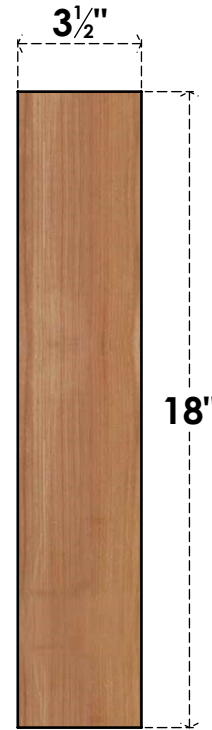

BRC04X10X18TRA00SWR

3 1/2"W X 10"D X 18"H TRADITIONAL SMOOTH BRACE, WESTERN RED CEDAR

SIDE

FRONT

EKENA MILLWORK
 2300 WEST MAIN ST.
 CLARKSVILLE, TX 75426
 TOLL FREE: 866-607-0453
 WWW.EKENAMILLWORK.COM

NOTES

1. INSTALLATION TO BE COMPLETED IN ACCORDANCE WITH MANUFACTURER'S SPECIFICATIONS.
2. DRAWING MAY NOT BE TO SCALE
3. THIS DRAWING IS INTENDED FOR DESIGN AND PLANNING PURPOSES ONLY.
4. ALL INFORMATION CONTAINED HEREIN WAS CURRENT AT THE TIME OF DEVELOPMENT BUT MUST BE REVIEWED AND APPROVED BY THE PRODUCT MANUFACTURER TO BE CONSIDERED ACCURATE.
5. PRODUCTS ARE NOT KILN DRIED. THIS ITEM IS UNIQUE AND WILL CONTAIN THE NATURAL VARIATIONS THAT THE WOOD SPECIES OFFERS. THIS MAY RESULT IN VARIATIONS UP TO 1/4"