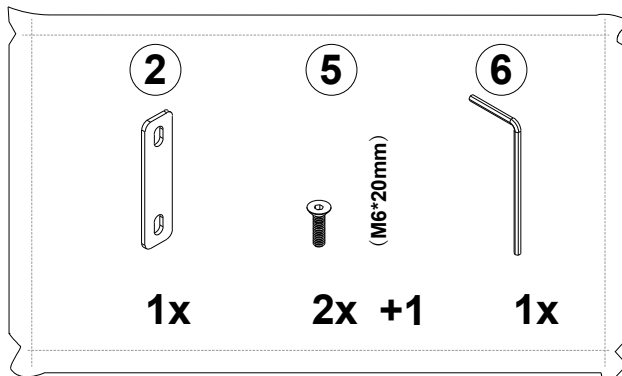

Z6SFXW0619 - C