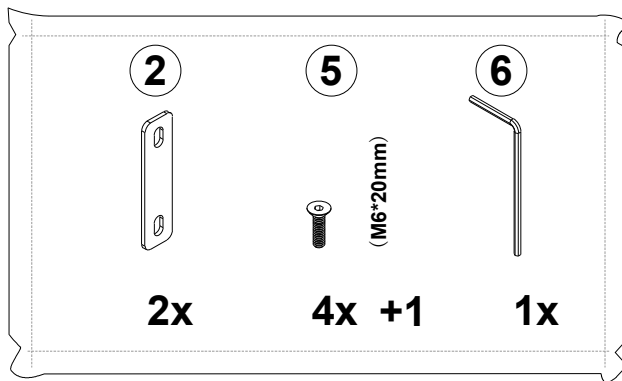

Z6SFXW0619 - B