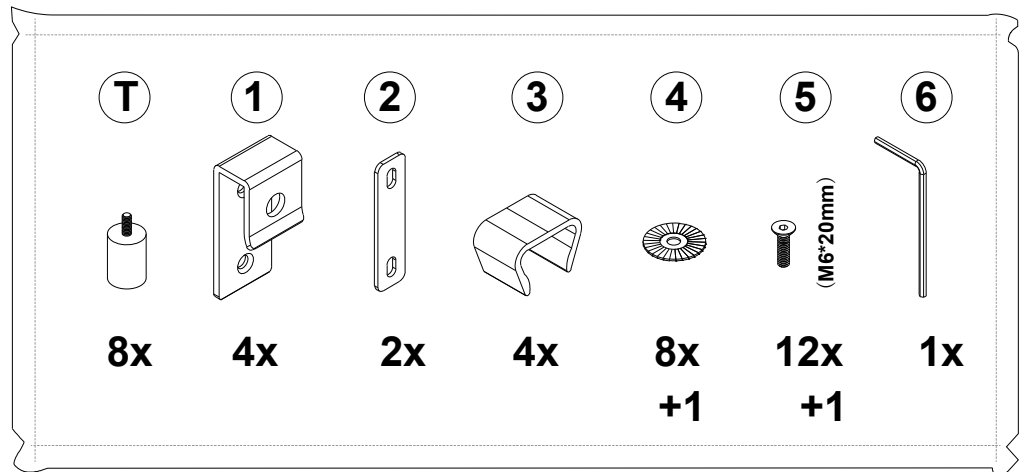

Z6SFXW0619 - A