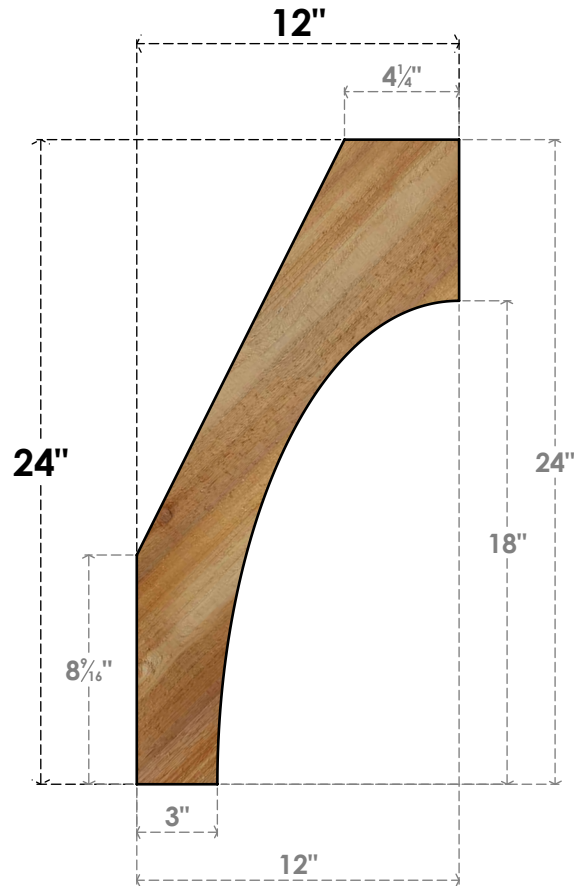

BRC04X12X24WTLOORWR

4"W X 12"D X 24"H WESTLAKE ROUGH SAWN BRACE, WESTERN RED CEDAR

SIDE

FRONT

EKENA MILLWORK
 2300 WEST MAIN ST.
 CLARKSVILLE, TX 75426
 TOLL FREE: 866-607-0453
 WWW.EKENAMILLWORK.COM

NOTES