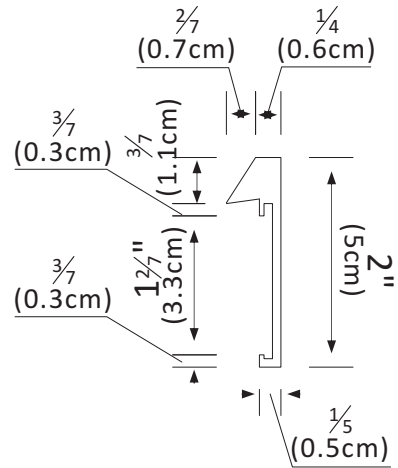

INSTALLATION SPECIFICATION

Model No.:	
Finish:	Brushed gold
Mount type:	Wall-mounted
Orientation:	Vertical
Material:	Aluminum
Storage included:	No
Overall size:	17.7"W x 2.0"D x 48.0"H
Net weight:	16.3 lbs
Lens Thickness:	5mm

All measurements are approximate. Measurements may vary +/- 1/2

18"

Bathroom Mirror

Aluminum section