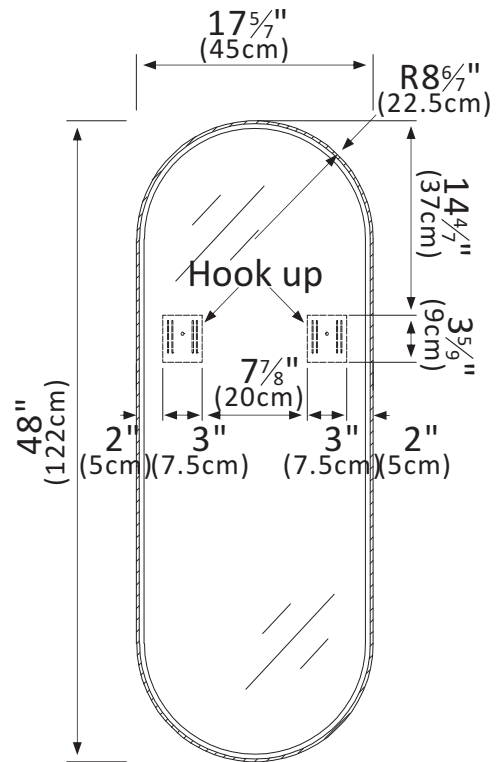

INSTALLATION SPECIFICATION

Model No.:	
Finish:	Brushed gold
Mount type:	Wall-mounted
Orientation:	Vertical
Material:	Aluminum
Storage included:	No
Overall size:	17.7"W x 2.0"D x 48.0"H
Net weight:	16.3 lbs
Lens Thickness:	5mm

All measurements are approximate. Measurements may vary +/- 1/2

18"

Bathroom Mirror

Aluminum section