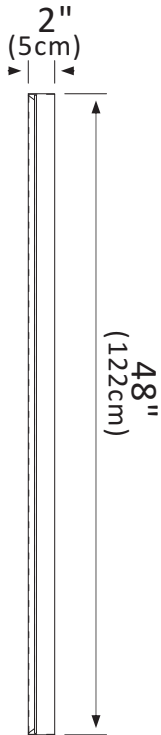

INSTALLATION SPECIFICATION

Model No.:	
Finish:	Brushed gold
Mount type:	Wall-mounted
Orientation:	Vertical
Material:	Aluminum
Storage included:	No
Overall size:	17.7"W x 2.0"D x 48.0"H
Net weight:	16.3 lbs
Lens Thickness:	5mm

All measurements are approximate. Measurements may vary +/- 1/2

18"

Bathroom Mirror

Aluminum section