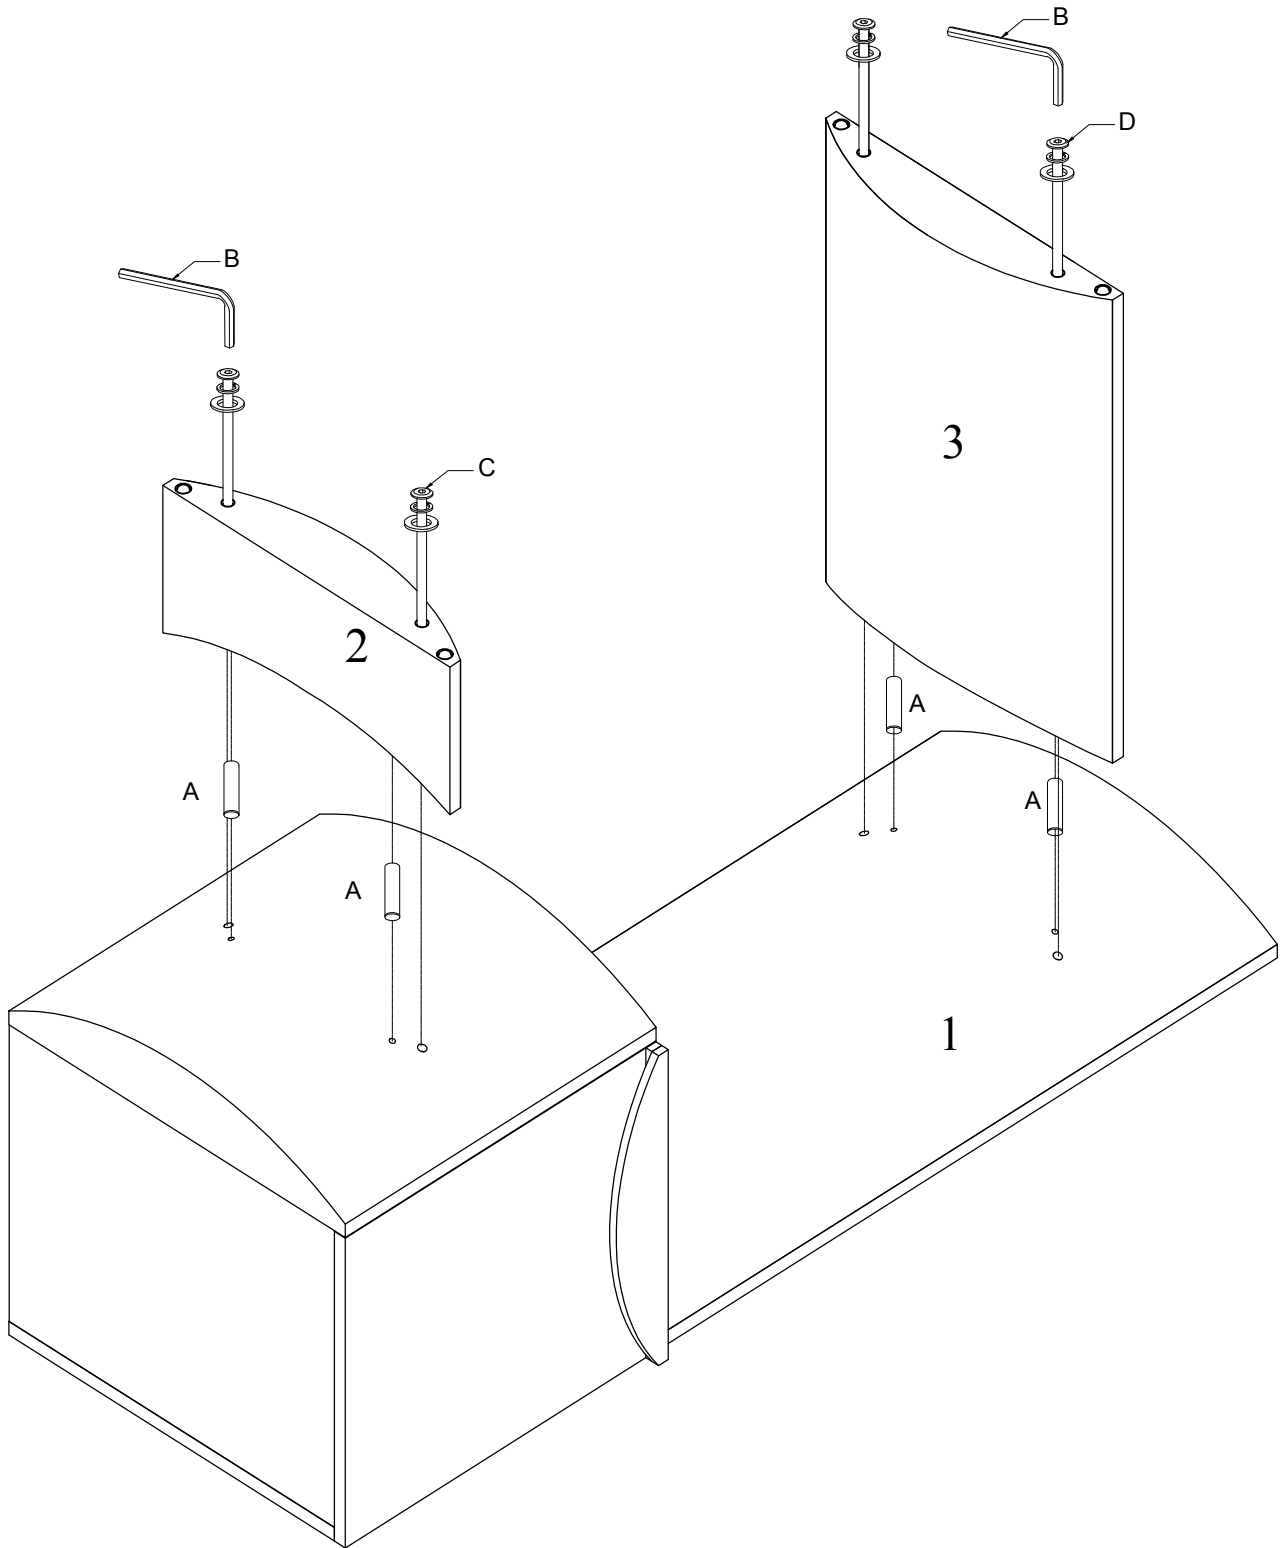

ASSEMBLY INSTRUCTION FOR MODEL: DESK REVISION

HARDWARE LIST

A		Wood dowels	8mm x 30mm	4
B		Allen Wrench	M4	1
C		Bolt	8mm x 226mm	2
D		Bolt	8mm x 708mm	2

ASSEMBLY INSTRUCTION FOR MODEL: DESK REVISION

ASSEMBLY INSTRUCTION FOR MODEL: DESK REVISION