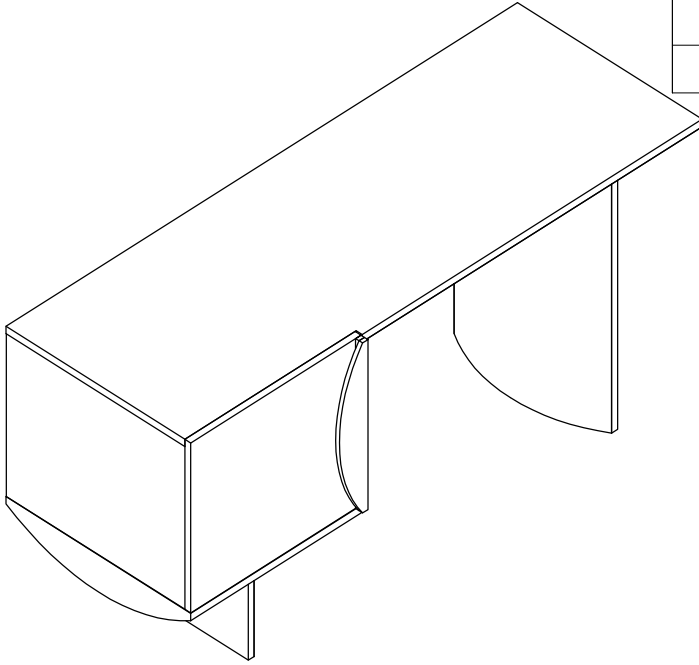

ASSEMBLY INSTRUCTION FOR MODEL: DESK REVISION

HARDWARE LIST

A		Wood dowels	8mm x 30mm	4
B		Allen Wrench	M4	1
C		Bolt	8mm x 226mm	2
D		Bolt	8mm x 708mm	2

ASSEMBLY INSTRUCTION FOR MODEL: DESK REVISION

ASSEMBLY INSTRUCTION FOR MODEL: DESK REVISION