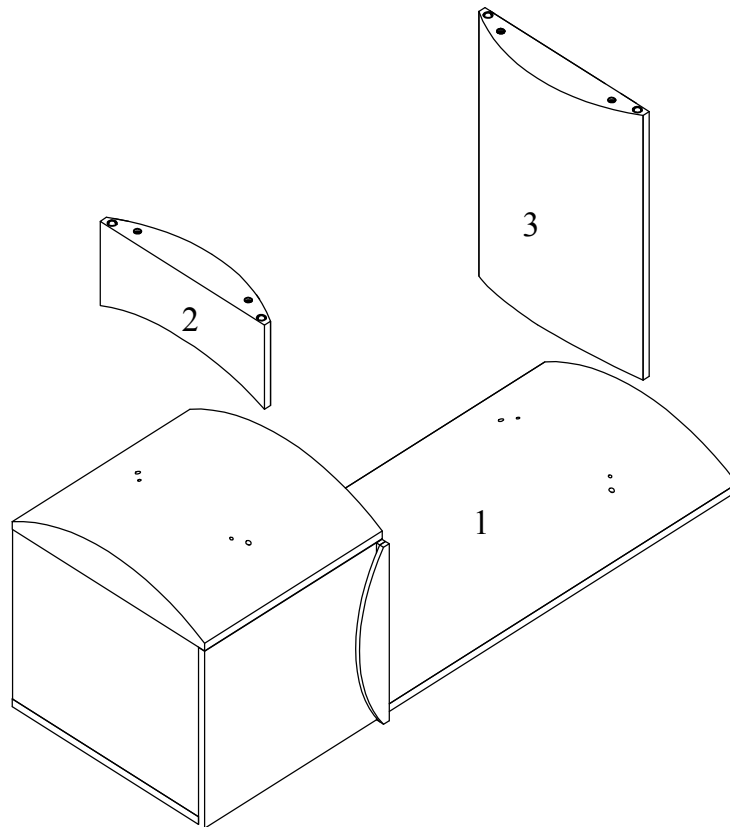

ASSEMBLY INSTRUCTION FOR MODEL: DESK REVISION

HARDWARE LIST

A		Wood dowels	8mm x 30mm	4
B		Allen Wrench	M4	1
C		Bolt	8mm x 226mm	2
D		Bolt	8mm x 708mm	2

ASSEMBLY INSTRUCTION FOR MODEL: DESK REVISION

ASSEMBLY INSTRUCTION FOR MODEL: DESK REVISION