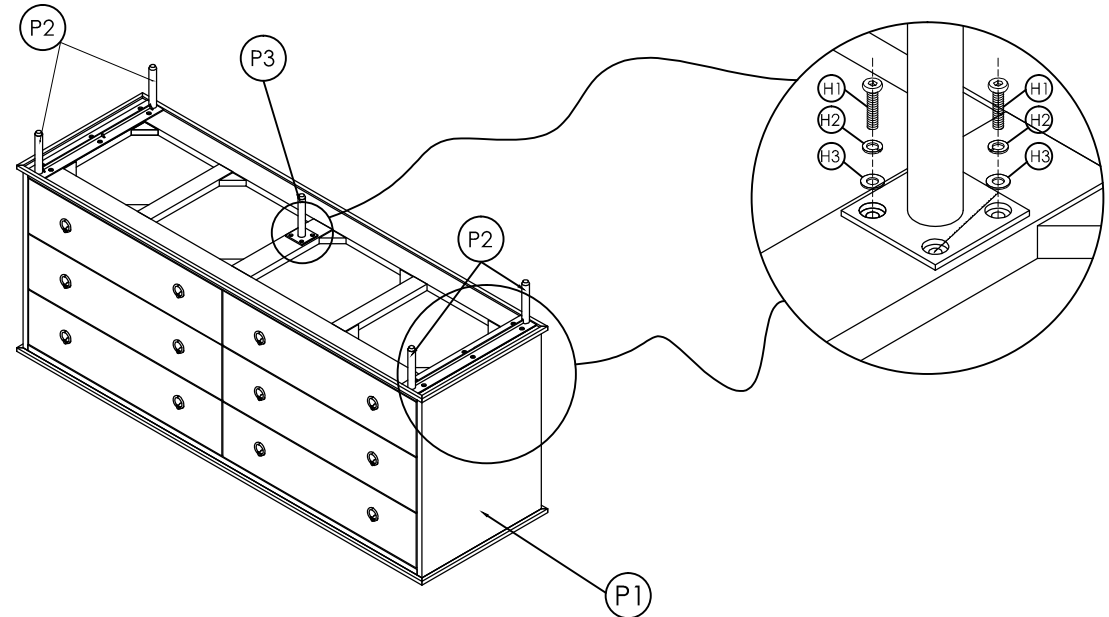

PARTS AND HARDWARE.

PARTS LIST

No.	DESCRIPTION	IMAGE	Q'TY
P1	BODY		1
P2	METAL LEGS		2
P3	METAL MIDDLE LEG		1

HARDWARE LIST

No.	DESCRIPTION	IMAGE	Q'TY
H1	BOLT Ø6 x L20mm		12
H2	SPRING WASHER Ø6/10x2mm		12
H3	FLAT WASHER Ø6/16x2mm		12
H4	Allen key M4x60mm		1
H5	Anti Tip Kit		2 set
H6	Screw Driver		Not provide

NOTES.

Thank you for purchasing this quality product! Be sure to check all packing material carefully for small part that may have come loose inside the carton during shipping.

CAUTION: The item is heavy, assembly should be performed by two people.

STEP 1.