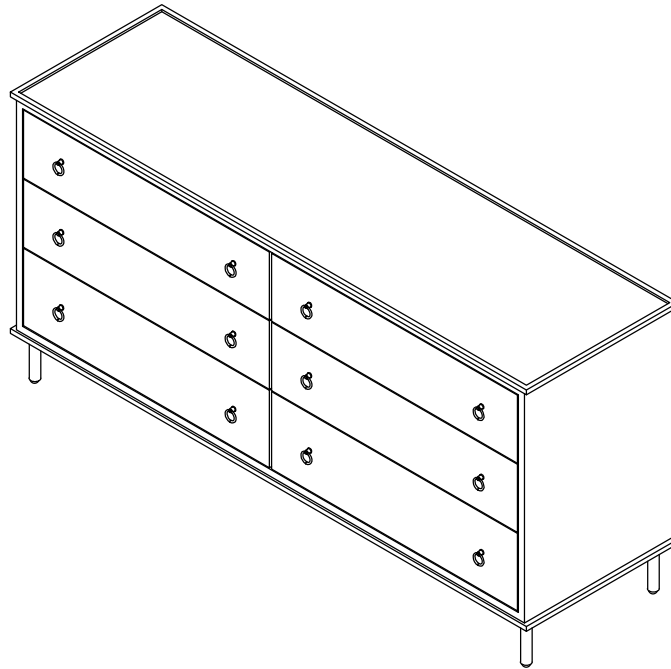

ASSEMBLY INSTRUCTIONS.

6 DRAWER DRESSER DEEP GREEN

THANK YOU FOR YOUR PURCHASE !

PARTS AND HARDWARE.

PARTS LIST

No.	DESCRIPTION	IMAGE	Q'TY
P1	BODY		1
P2	METAL LEGS		2
P3	METAL MIDDLE LEG		1

HARDWARE LIST

No.	DESCRIPTION	IMAGE	Q'TY
H1	BOLT Ø6 x L20mm		12
H2	SPRING WASHER Ø6/10x2mm		12
H3	FLAT WASHER Ø6/16x2mm		12
H4	Allen key M4x60mm		1
H5	Anti Tip Kit		2 set
H6	Screw Driver		Not provide

NOTES.

Thank you for purchasing this quality product! Be sure to check all packing material carefully for small part that may have come loose inside the carton during shipping.

CAUTION: The item is heavy, assembly should be performed by two people.