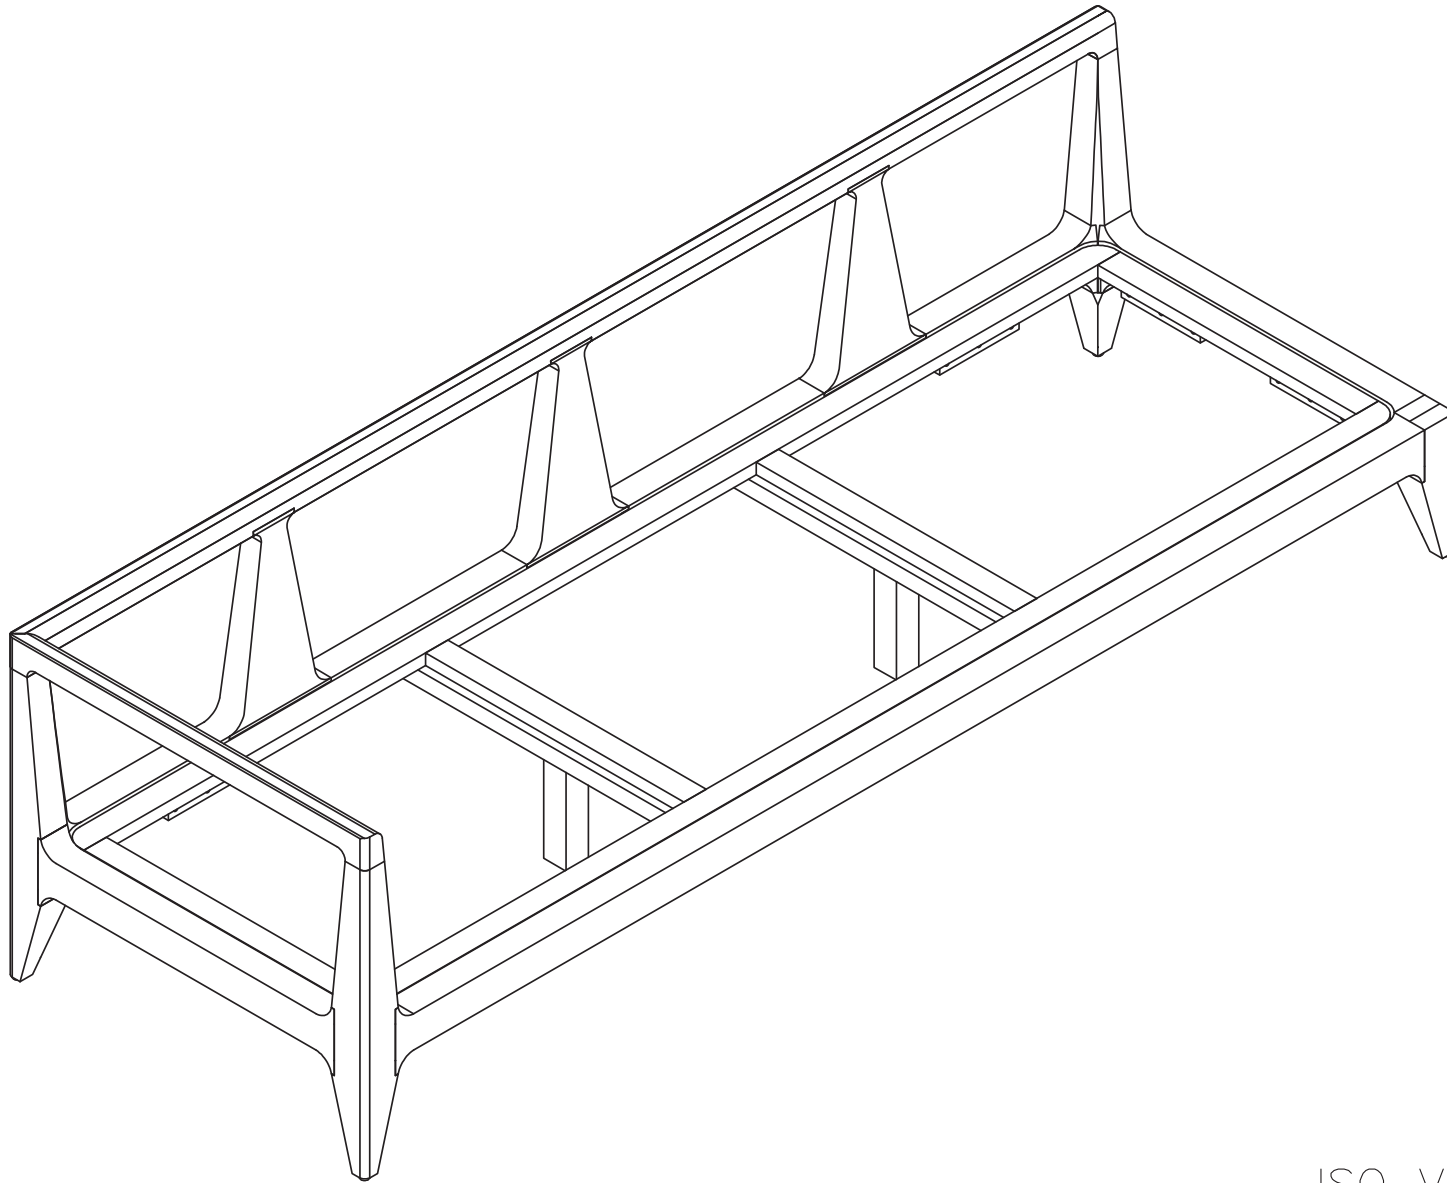

ISO VIEW

ISO

OASIQ

DWG.NO: FAEDG0005T-2L

TITLE ISO VIEW

DIM EXT: 721.3x2200.1x601.5 MM.

MATERIAL: TEAK

DRAWN BY : BURAPHA

FINISH DATE : 19/01/07

BSI

SCALE

BEGIN DATE : 19/09/06

KLA

no scale

P.3