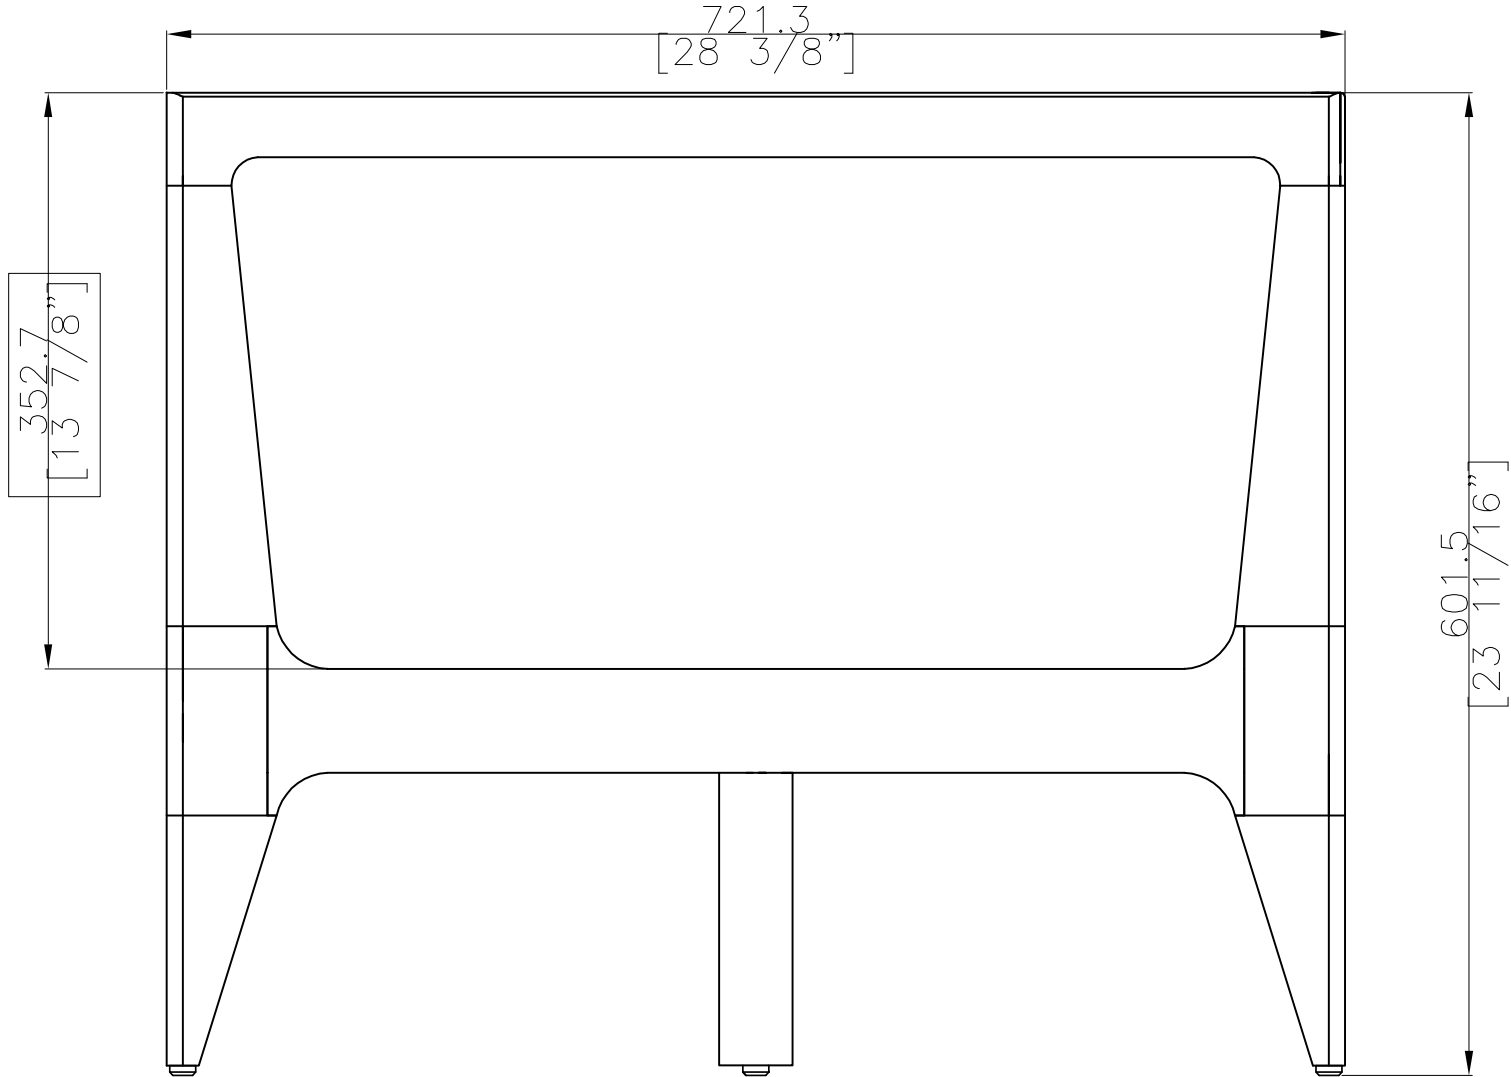

**315-CSR 315-CSL CORNER UNIT,
 RIGHT, LEFT**

W 86 5/8" D 28 1/2" H 23 5/8"
 AH 23 5/8" SH 9 3/4" OSH 13 3/4"
 114.24 lbs
 Teak & black PP webbing

Cushions: 315-CSLR-X
 Seat cushion: L 84 1/4" W 26 1/4" H 4"
 Back cushion: L 24" W 20" (4pcs/set)

ISO VIEW

ISO

OASIQ

DWG.NO: FAEDG0005T-2L

TITLE ISO VIEW

DIM EXT: 721.3x2200.1x601.5 MM.

MATERIAL: TEAK

DRAWN BY : BURAPHA

OASIQ	DWG.NO: FAEDG0005T-2L	TITLE : FRONT	DIM EXT: 721.3x2200.1x601.5 MM.	MATERIAL: TEAK	DRAWN BY : ANON	FINISH DATE : 20/01/07	NON	SCALE	EF
						BEGIN DATE : 19/09/06	KLA	no scale	

SIDE

OASIQ	DWG.NO: FAEDG0005T-2L	TITLE : SIDE	DIM EXT: 721.3x2200.1x601.5 MM.	MATERIAL: TEAK	DRAWN BY : ANON	FINISH DATE : 20/01/07	NON	SCALE	ES
						BEGIN DATE : 19/09/06	KLA	no scale	

TOP

OASIQ	DWG.NO: FAEDG0005T-2L	TITLE : TOP	DIM EXT: 721.3x2200.1x601.5 MM.	MATERIAL: TEAK	DRAWN BY : BURAPHA	FINISH DATE : 17/11/06	BSI	SCALE	ET
						BEGIN DATE : 19/09/06	KLA	no scale	