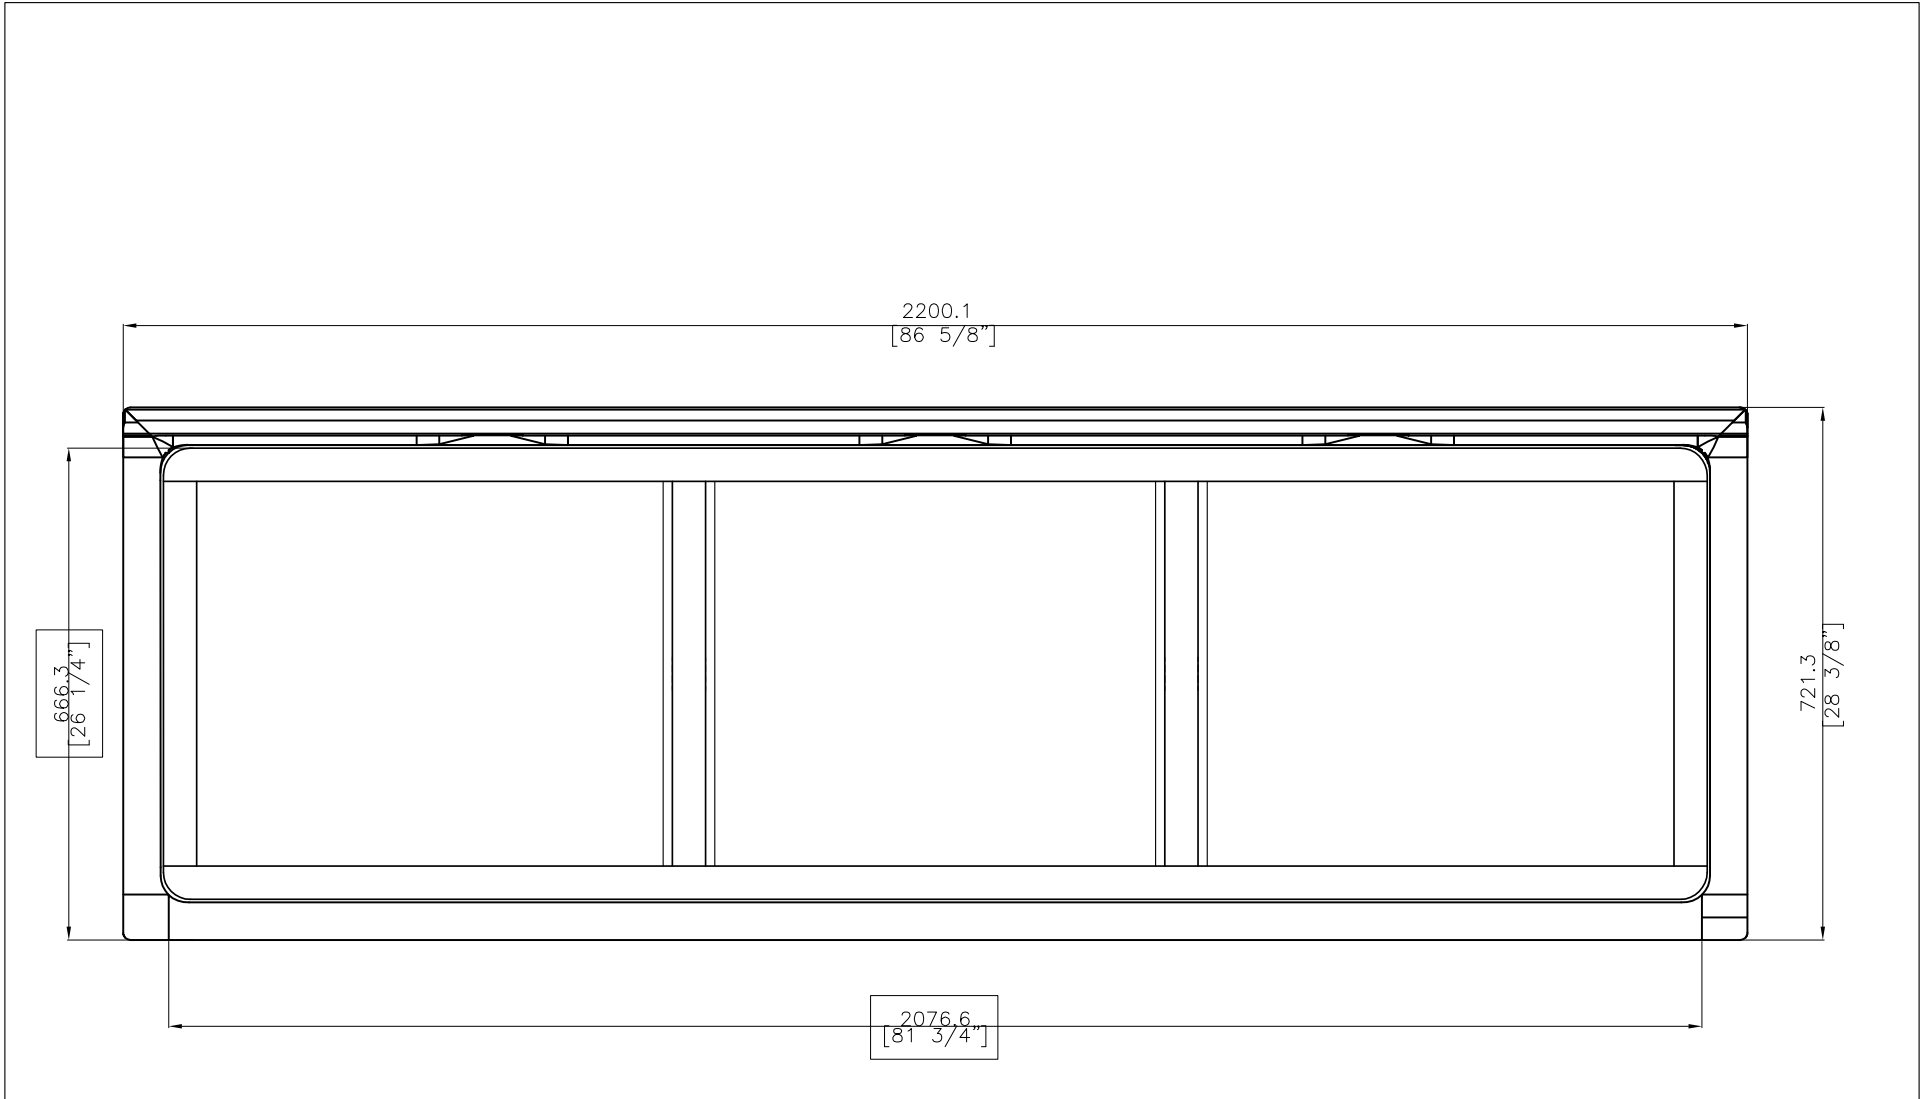

**315-CSR 315-CSL CORNER UNIT,
 RIGHT, LEFT**

W 86 5/8" D 28 1/2" H 23 5/8"
 AH 23 5/8" SH 9 3/4" OSH 13 3/4"
 114.24 lbs
 Teak & black PP webbing

Cushions: 315-CSLR-X
 Seat cushion: L 84 1/4" W 26 1/4" H 4"
 Back cushion: L 24" W 20" (4pcs/set)

ISO VIEW

ISO

OASIQ

DWG.NO: FAEDG0005T-2L

TITLE ISO VIEW

DIM EXT: 721.3x2200.1x601.5 MM.

MATERIAL: TEAK

DRAWN BY : BURAPHA

OASIQ	DWG.NO: FAEDG0005T-2L	TITLE : FRONT	DIM EXT: 721.3x2200.1x601.5 MM.	MATERIAL: TEAK	DRAWN BY : ANON	FINISH DATE : 20/01/07	NON	SCALE	EF
						BEGIN DATE : 19/09/06	KLA	no scale	

SIDE

OASIQ	DWG.NO: FAEDG0005T-2L	TITLE : SIDE	DIM EXT: 721.3x2200.1x601.5 MM.	MATERIAL: TEAK	DRAWN BY : ANON	FINISH DATE : 20/01/07	NON	SCALE	ES
						BEGIN DATE : 19/09/06	KLA	no scale	

TOP

OASIQ	DWG.NO: FAEDG0005T-2L	TITLE : TOP	DIM EXT: 721.3x2200.1x601.5 MM.	MATERIAL: TEAK	DRAWN BY : BURAPHA	FINISH DATE : 17/11/06	BSI	SCALE	ET
						BEGIN DATE : 19/09/06	KLA	no scale	