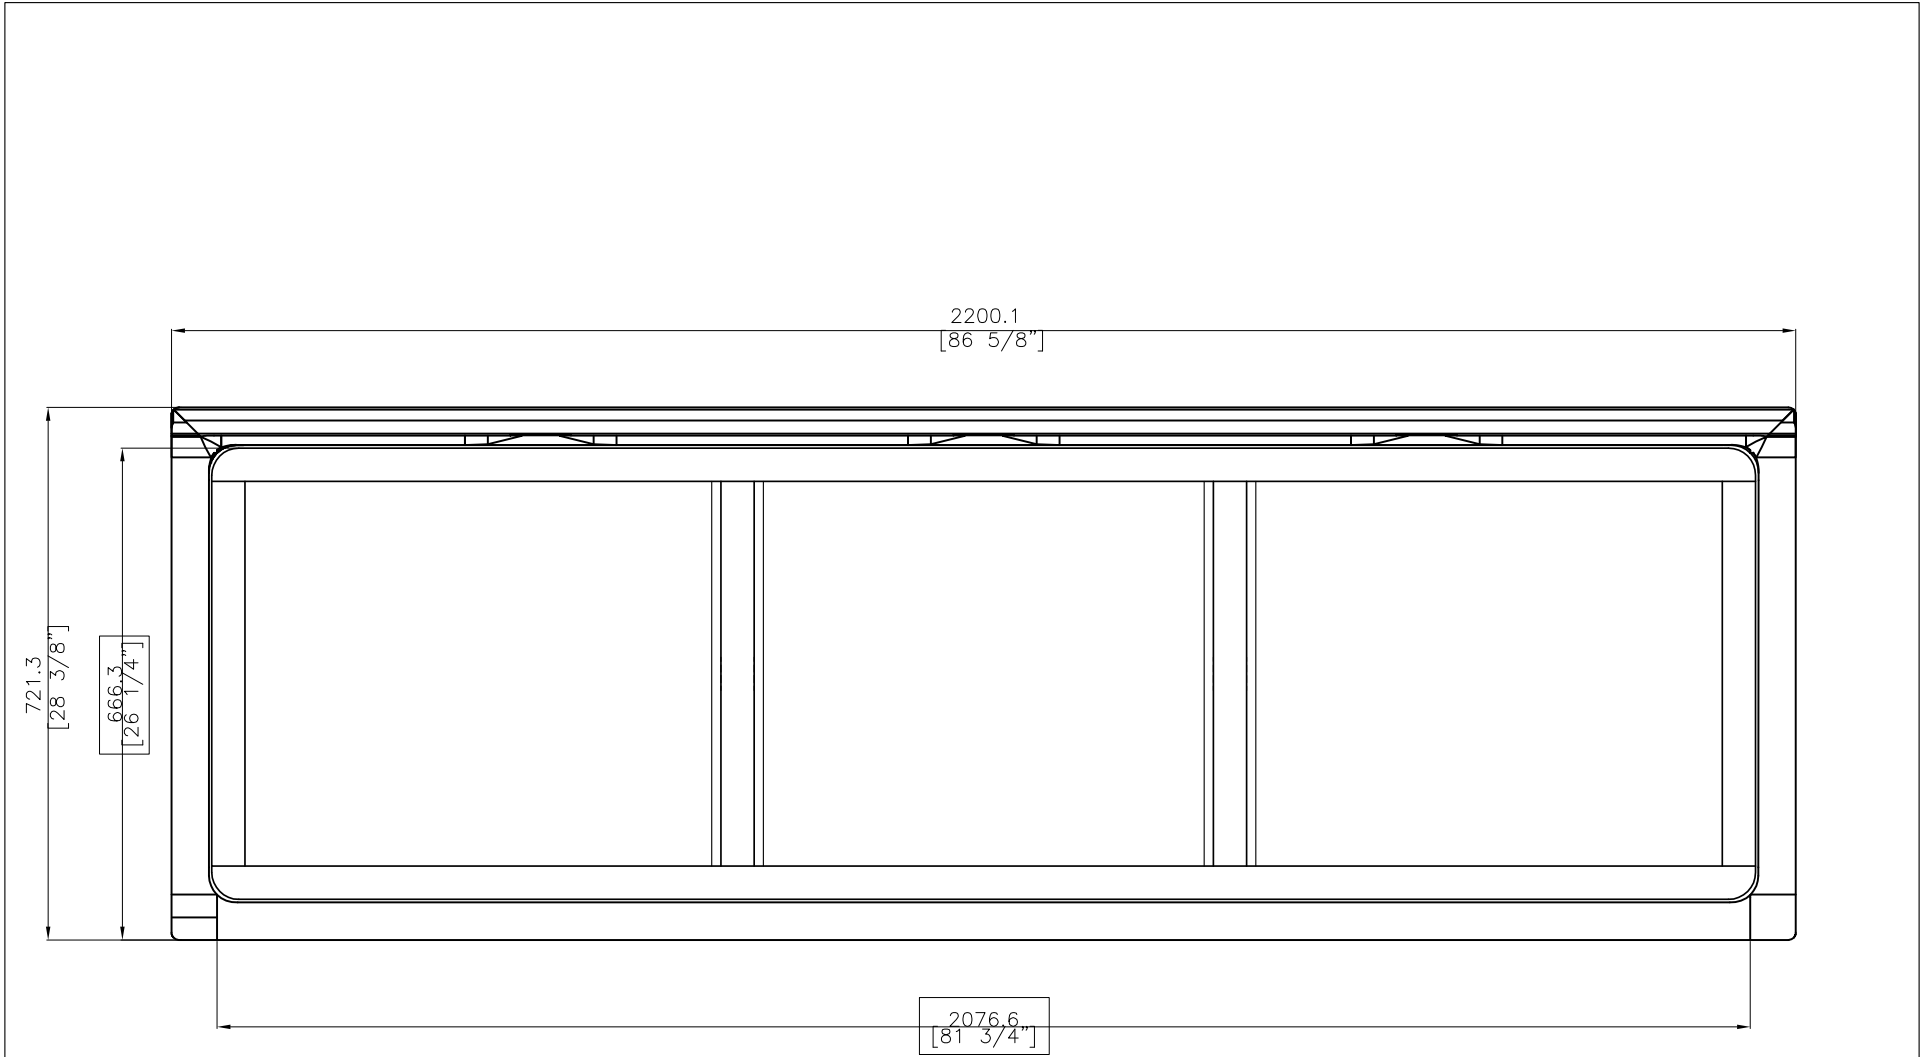

**315-CSR 315-CSL CORNER UNIT,
 RIGHT, LEFT**

W 86 5/8" D 28 1/2" H 23 5/8"
 AH 23 5/8" SH 9 3/4" OSH 13 3/4"
 114.24 lbs
 Teak & black PP webbing

Cushions: 315-CSLR-X
 Seat cushion: L 84 1/4" W 26 1/4" H 4"
 Back cushion: L 24" W 20" (4pcs/set)

SIDE

OASIQ	DWG.NO: FAEDG0005T-2R	TITLE : SIDE	DIM EXT: 721.3x2200.1x601.5 MM.	MATERIAL: TEAK	DRAWN BY : ANON	FINISH DATE : 20/01/07	NON	SCALE	ES
						BEGIN DATE : 19/09/06	KLA	no scale	

TOP

OASIQ	DWG.NO: FAEDG0005T-2R	TITLE : TOP	DIM EXT: 721.3x2200.1x601.5 MM.	MATERIAL: TEAK	DRAWN BY : BURAPHA	FINISH DATE : 17/11/06	BSI	SCALE	ET
						BEGIN DATE : 19/09/06	KLA	no scale	

ISO VIEW

ISO

OASIQ

DWG.NO: FAEDG0005T-2L

TITLE ISO VIEW

DIM EXT: 721.3x2200.1x601.5 MM.

MATERIAL: TEAK

DRAWN BY : BURAPHA

OASIQ	DWG.NO: FAEDG0005T-2L	TITLE : FRONT	DIM EXT: 721.3x2200.1x601.5 MM.	MATERIAL: TEAK	DRAWN BY : ANON	FINISH DATE : 20/01/07	NON	SCALE	EF
						BEGIN DATE : 19/09/06	KLA	no scale	

SIDE

OASIQ	DWG.NO: FAEDG0005T-2L	TITLE : SIDE	DIM EXT: 721.3x2200.1x601.5 MM.	MATERIAL: TEAK	DRAWN BY : ANON	FINISH DATE : 20/01/07	NON	SCALE	ES
						BEGIN DATE : 19/09/06	KLA	no scale	