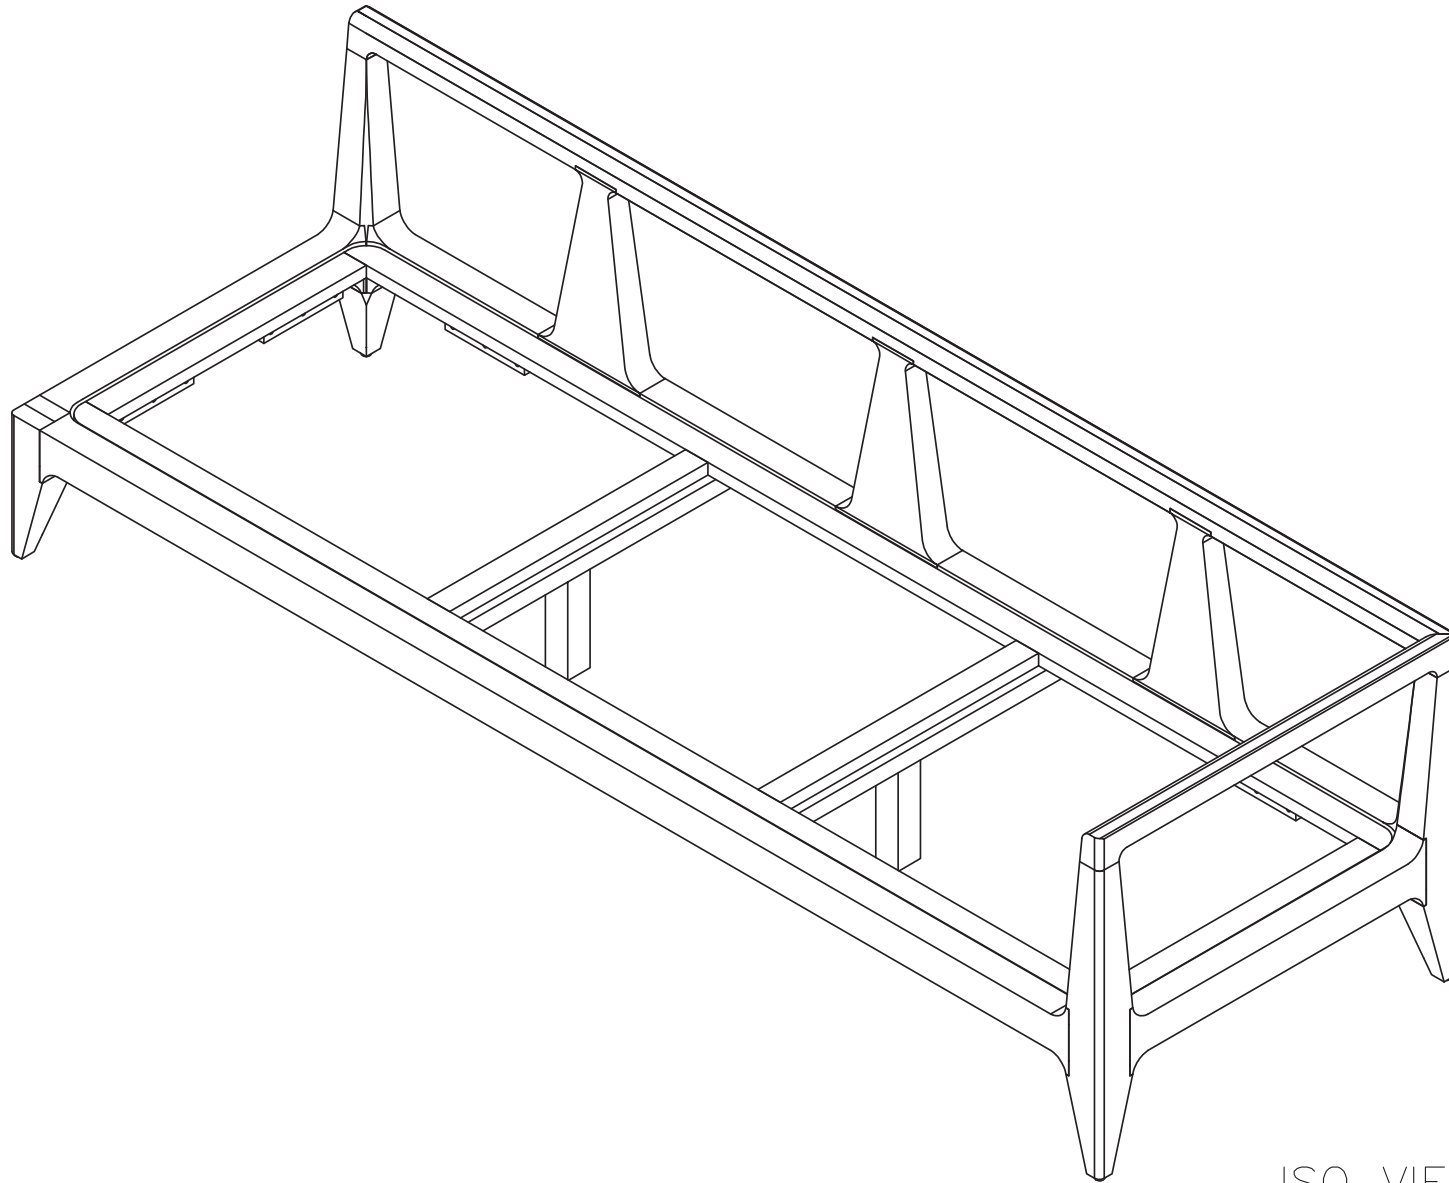

Canvas Melon 5415-0000

Canvas Sapphire Blue 5452-0000

Canvas Sky Blue 5424-0000

Canvas Glacier 5428-0000

Canvas Forest Green 5446-0000

ISO VIEW

ISO

OASIQ

DWG.NO: FAEDG0005T-2R

TITLE ISO VIEW

DIM EXT: 721.3x2200.1x601.5 MM.

MATERIAL: TEAK

DRAWN BY : BURAPHA

FINISH DATE : 19/01/07
BEGIN DATE : 19/09/06

BSI
KLA

SCALE
no scale

P.3