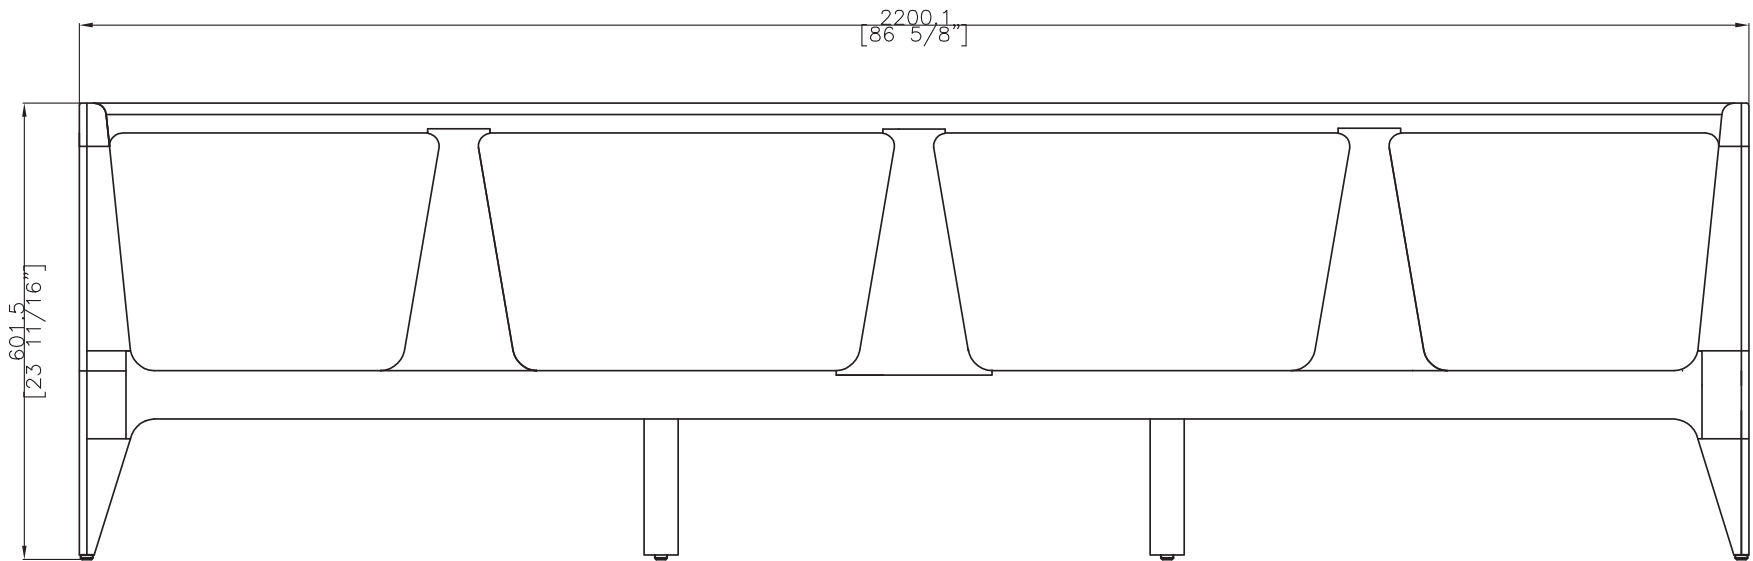

FRONT

OASIQ	DWG.NO: FAEDG0005T-2R	TITLE : FRONT	DIM EXT: 721.3x2200.1x601.5 MM.	MATERIAL: TEAK	DRAWN BY : ANON	FINISH DATE : 20/01/07	NON	SCALE	EF	
						BEGIN DATE : 19/09/06	KLA	no scale		P.5