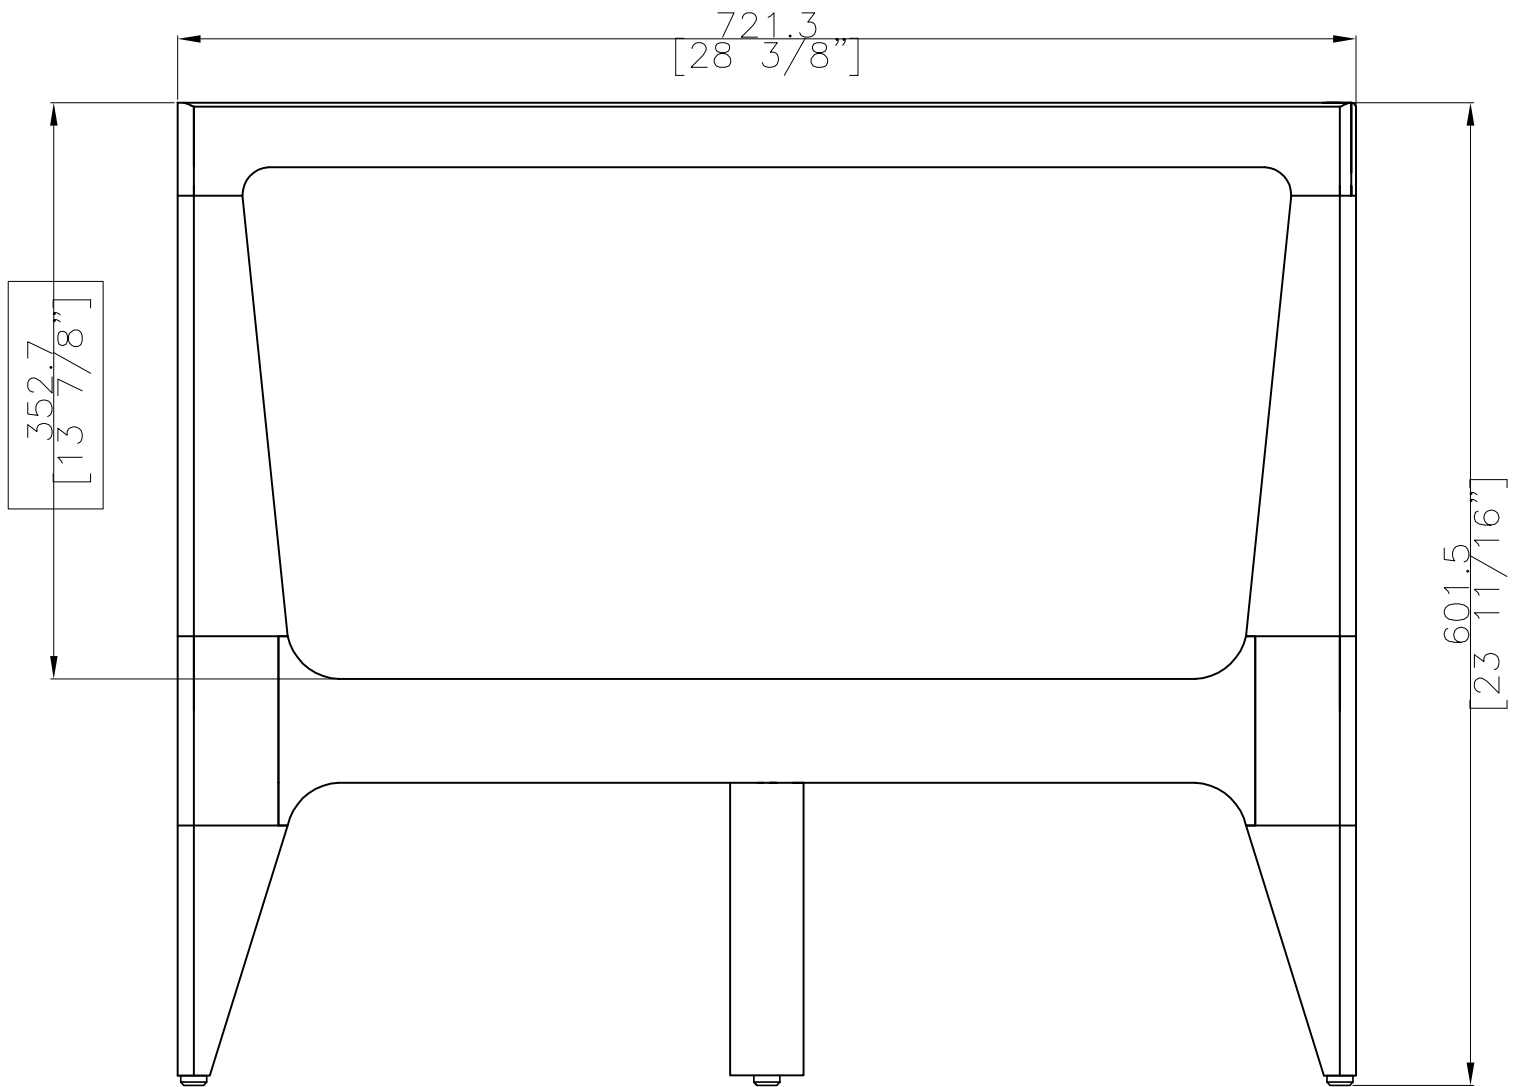

**315-CSR 315-CSL CORNER UNIT,
 RIGHT, LEFT**

W 86 5/8" D 28 1/2" H 23 5/8"
 AH 23 5/8" SH 9 3/4" OSH 13 3/4"
 114.24 lbs
 Teak & black PP webbing

Cushions: 315-CSLR-X
 Seat cushion: L 84 1/4" W 26 1/4" H 4"
 Back cushion: L 24" W 20" (4pcs/set)

OASIQ

DWG.NO: FAEDG0005T-2R

TITLE ISO VIEW

DIM EXT: 721.3x2200.1x601.5 MM.

MATERIAL: TEAK

DRAWN BY : BURAPHA

FINISH DATE : 19/01/07
BEGIN DATE : 19/09/06

BSI
KLA

SIDE

OASIQ	DWG.NO: FAEDG0005T-2R	TITLE : SIDE	DIM EXT: 721.3x2200.1x601.5 MM.	MATERIAL: TEAK	DRAWN BY : ANON	FINISH DATE : 20/01/07	NON	SCALE	ES
						BEGIN DATE : 19/09/06	KLA	no scale	

TOP

OASIQ	DWG.NO: FAEDG0005T-2R	TITLE : TOP	DIM EXT: 721.3x2200.1x601.5 MM.	MATERIAL: TEAK	DRAWN BY : BURAPHA	FINISH DATE : 17/11/06	BSI	SCALE	ET
						BEGIN DATE : 19/09/06	KLA	no scale	

ISO VIEW

ISO

OASIQ

DWG.NO: FAEDG0005T-2L

TITLE ISO VIEW

DIM EXT: 721.3x2200.1x601.5 MM.

MATERIAL: TEAK

DRAWN BY : BURAPHA