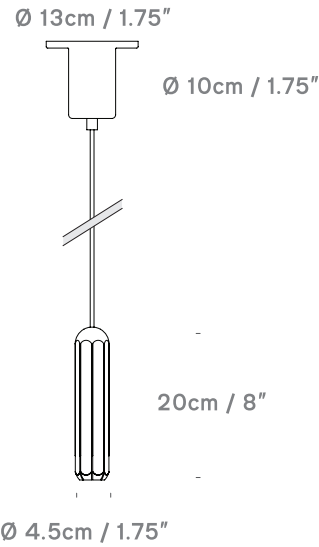

Brixton Spot

by James Bartlett

innermost®

Spot 11

UK/EU PB099105XX
USA PB099305XX

Lightsource
DC integrated 6W LED
UK/EU 220v USA 120v

Spot 20

UK/EU PB099120XX
USA PB099320XX

Lightsource
DC integrated 8W LED
UK/EU 220v USA 120v

Spot 50

UK/EU PB099140XX
USA PB099340XX

Lightsource
DC integrated 8W LED
UK/EU 220v USA 120v

innermost
BRIXTON SPOT PB0991XX-XX

 This luminaire contains built-in LED lamps

A++
A+
A
B
C
D
E

LED

This lamp cannot be changed in the luminaire.

874/2012 

Product Category

Pendant

Material

Aluminium and stainless steel

Ceiling Rose

White / copper / black cylindrical

Cable

4m. White - white matt PVC
Copper and Graphite- black matt PVC

Lightsource

UK/EU 220v USA 120v
10x DC Integrated 6/8W LED 375/600 Lumen, 3000K, CRI 90,
Triac / Lutron Dimmable, CE/ETL certified.