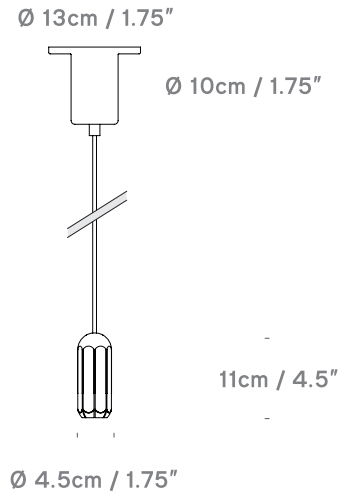

Brixton Spot

by James Bartlett

innermost®

Spot 11

UK/EU PB099105XX
USA PB099305XX

Lightsource
DC integrated 6W LED
UK/EU 220v USA 120v

Spot 20

UK/EU PB099120XX
USA PB099320XX

Lightsource
DC integrated 8W LED
UK/EU 220v USA 120v

Spot 50

UK/EU PB099140XX
USA PB099340XX

Lightsource
DC integrated 8W LED
UK/EU 220v USA 120v

innermost
BRIXTON SPOT PB0991XX-XX

 This luminaire contains built-in LED lamps

A++
A+
A
B
C
D
E

LED

This lamp cannot be changed in the luminaire.

874/2012 

Product Category

Pendant

Material

Aluminium and stainless steel

Ceiling Rose

White / copper / black cylindrical

Cable

4m. White - white matt PVC
Copper and Graphite- black matt PVC

Lightsource

UK/EU 220v USA 120v
10x DC Integrated 6/8W LED 375/600 Lumen, 3000K, CRI 90,
Triac / Lutron Dimmable, CE/ETL certified.