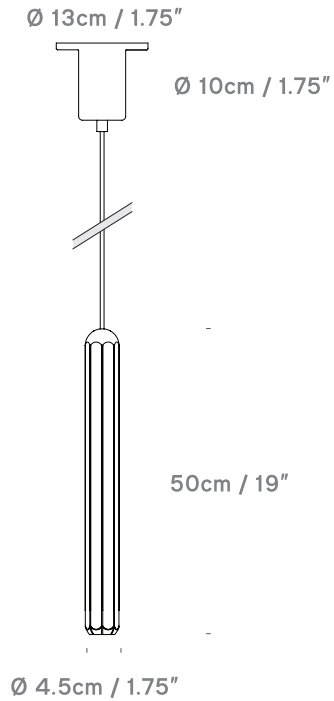

Brixton Spot

by James Bartlett

innermost®

Spot 11

UK/EU PB099105XX
USA PB099305XX

Lightsource
DC integrated 6W LED
UK/EU 220v USA 120v

Spot 20

UK/EU PB099120XX
USA PB099320XX

Lightsource
DC integrated 8W LED
UK/EU 220v USA 120v

Spot 50

UK/EU PB099140XX
USA PB099340XX

Lightsource
DC integrated 8W LED
UK/EU 220v USA 120v

innermost
BRIXTON SPOT PB0991XX-XX

 This luminaire contains built-in LED lamps

A++
A+
A
B
C
D
E

LED

This lamp cannot be changed in the luminaire.

874/2012 

Product Category

Pendant

Material

Aluminium and stainless steel

Ceiling Rose

White / copper / black cylindrical

Cable

4m. White - white matt PVC
Copper and Graphite- black matt PVC

Lightsource

UK/EU 220v USA 120v
10x DC Integrated 6/8W LED 375/600 Lumen, 3000K, CRI 90,
Triac / Lutron Dimmable, CE/ETL certified.