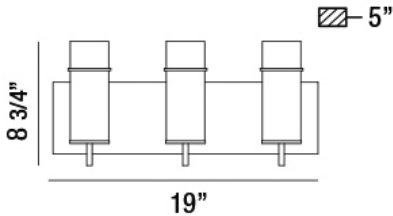

3LT BATH BAR

Product Details

Finish	:	Chrome
Shade	:	Clear
Width	:	19"
Height	:	9"
Max Extension	:	5"
Est. Weight	:	5.5 lbs
Approval	:	cULus

BULB DETAILS

No. of Bulbs	:	3
Bulb Type	:	T10
Bulb Voltage	:	120V
Bulb Wattage	:	60W
Bulb Socket	:	E26
Input Voltage	:	120V
Dimmable	:	No
Bulb Included	:	Yes

Options Available

FINISH	SHADE
Chrome	Clear
Bronze	Clear

TECHNICAL DETAILS

Canopy Length	:	19"
Canopy Width	:	5"
Canopy Height	:	1"

PROJECT INFORMATION

Job Name: Date: Type:

Comments: