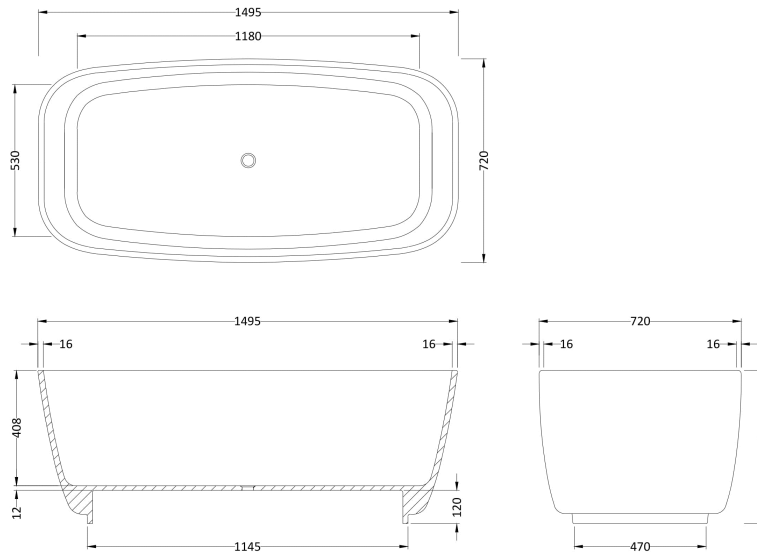

### PRODUCT DIMENSIONS

Length (mm)	Width (mm)	Depth (mm)	Nett Wgt Kg
1495	720	540	82

### PACKAGING DIMENSIONS

Length (mm)	Width (mm)	Depth (mm)	Gross Wgt Kg
1530	800	580	82

### OUTER BOX DIMENSIONS (If Applicable)

Length (mm)	Width (mm)	Height (mm)	Gross Wgt Kg
Barcode	5055275895887		

### PRODUCT DETAILS

Country of Origin	South Africa	Certification	FSC	No	CE	No
Fitting Instruction	Yes	Material Colour Ref'	European White			
Product Material	Cian Solid Surface	Material Thickness	16mm			
Volume (Ltr)	175	Displaced Capacity	105			
Leg Set Inc'	Not Applicable	Waste Inc'	Waste Included			
Drilled/Undrilled	Undrilled For Taps	Includes Grips	No Grips Supplied			
Embossed	No	No of Tapholes	None			
Anti-Slip	No					