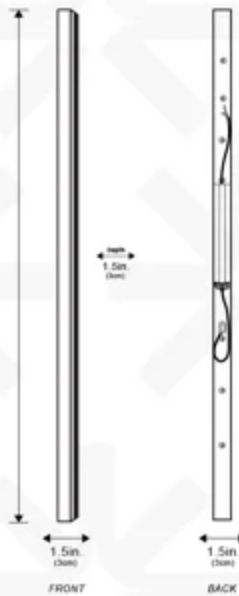

Linear Minimalist and Modern Wall Lamp

Multiple Sizes Available:

- 24in. (61cm)
- 40in. (101.6cm)
- 60in. (122cm)
- 80in. (177cm)
- 98in. (249cm)

Wire Location for Each Size:

- 24in. (61cm) - 4in. (10cm)
- 40in. (101.6cm) - 20in. (50cm)
- 60in. (122cm) - 20in. (50cm)
- 80in. (177cm) - 22in. (55cm)
- 98in. (249cm) - 23in. (58cm)

The wire's position indicator depicts the precise location of the wire for every size, starting from one end. Each light can be mounted in either an upward or downward orientation. To offer increased flexibility, the wire has a length of 8 inches.