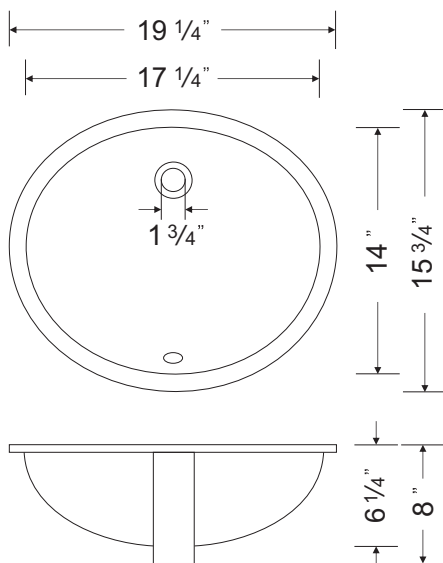

**Rhythm Series**  
**Under-Mount Single Bowl Lavatory**  
**RTU1916-6**

**ADA**

**MATERIAL**

Vitreous china

**FEATURES**

- Premium ceramic under-mount
- 3 color option: white/bisque/ebony
- Drain openings: 1 3/4"
- Drain placement: offset towards back
- Mounting hardware included
- Overhang cutout template
- Limited one-year warranty
- ADA compliance (See recommended ADA Installation below)

**INSTALLATION NOTES**

Comply with ADA when installed per 2010 ADA standards for Accessible Design.

**SINK DIMENSIONS**

Model	Overall		Bowl Inside						Minimum Cabinet Size
	L	W	L	W	D				
RTU1916-6	19-1/4"	15-3/4"	17-1/4"	14"	6"				18"