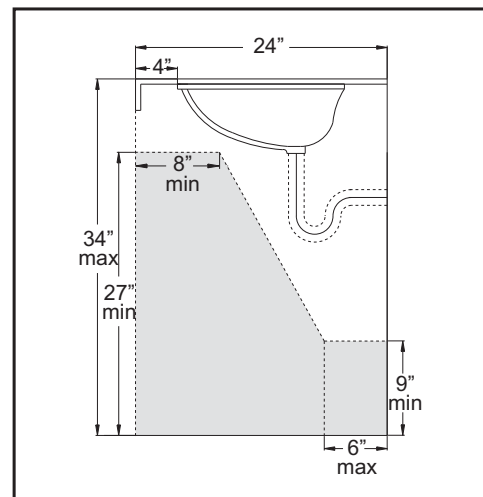

**Rhythm Series**  
**Under-Mount Single Bowl Lavatory**  
**RTU1916-6**

**ADA**

**MATERIAL**

Vitreous china

**FEATURES**

- Premium ceramic under-mount
- 3 color option: white/bisque/ebony
- Drain openings: 1 3/4"
- Drain placement: offset towards back
- Mounting hardware included
- Overhang cutout template
- Limited one-year warranty
- ADA compliance (See recommended ADA Installation below)

**INSTALLATION NOTES**

Comply with ADA when installed per 2010 ADA standards for Accessible Design.

**SINK DIMENSIONS**

Model	Overall		Bowl Inside						Minimum Cabinet Size
	L	W	L	W	D				
RTU1916-6	19-1/4"	15-3/4"	17-1/4"	14"	6"				18"