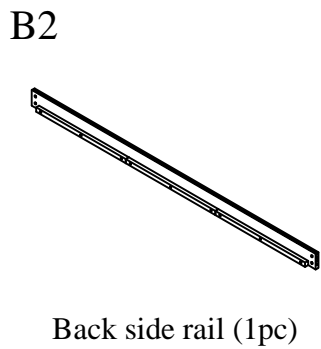

ASSEMBLY INSTRUCTIONS

DETAIL VIEW

BOX 1

BOX 2

D

Guardrail - left & right (2pcs)

E

Side rail - bottom (2pcs)

F1

Middle side rail - left (1pc)

F2

Middle side rail - right (1pc)

H

Vertical back rail (1pc)

I

Back panel (2pcs)

J

Side panel (2pcs)

S

Slats (10pcs)

HARDWARE LIST

<p>1</p>  <p>Hex - Head bolts Ø1/4" * 80 - 26pcs</p>	<p>2</p>  <p>Horizontal - Hold bolts Ø1/4" - 26pcs</p>	<p>3</p>  <p>Wood dowel Ø8 * 30 - 22pcs</p>	<p>4</p>  <p>Wood dowel Ø8 * 40 - 4pcs</p>
<p>5</p>  <p>Wheel 4pcs</p>	<p>6</p>  <p>Allen key K4 - 1pc</p>	<p>7</p>  <p>Wood crews M4 * 25 - 55pcs</p>	<p>8</p>  <p>Wood crews M3.5 * 15 - 42pcs</p>