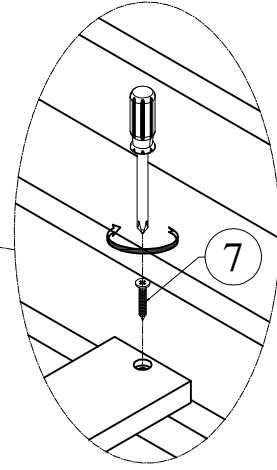

J

Side panel (2pcs)

S

Slats (10pcs)

HARDWARE LIST

<p>1</p>  <p>Hex - Head bolts Ø1/4" * 80 - 26pcs</p>	<p>2</p>  <p>Horizontal - Hold bolts Ø1/4" - 26pcs</p>	<p>3</p>  <p>Wood dowel Ø8 * 30 - 22pcs</p>	<p>4</p>  <p>Wood dowel Ø8 * 40 - 4pcs</p>
<p>5</p>  <p>Wheel 4pcs</p>	<p>6</p>  <p>Allen key K4 - 1pc</p>	<p>7</p>  <p>Wood crews M4 * 25 - 55pcs</p>	<p>8</p>  <p>Wood crews M3.5 * 15 - 42pcs</p>

Assembly Tools Required (Not Included)

STEP 1

<p>1</p>  <p>Hex - Head bolts Ø1/4" * 80- 6pcs</p>	<p>2</p>  <p>Horizontal - Hold bolts Ø1/4" - 6pcs</p>	<p>3</p>  <p>Wood dowel Ø8 * 30 - 6pcs</p>
--	--	---

STEP 2

<p>1</p>  <p>Hex - Head bolts Ø1/4" * 80- 6pcs</p>	<p>2</p>  <p>Horizontal - Hold bolts Ø1/4" - 6pcs</p>	<p>3</p>  <p>Wood dowel Ø8 * 30 - 6pcs</p>
--	--	---

STEP 3

4

Wood dowel
Ø8 * 40 - 4pcs

STEP 4

<p>1</p>  <p>Hex - Head bolts Ø1/4" * 80- 14pcs</p>	<p>2</p>  <p>Horizontal - Hold bolts Ø1/4" - 14pcs</p>	<p>3</p>  <p>Wood dowel Ø8 * 30 - 10pcs</p>
---	---	--

STEP 5

7

Wood crews
M4 * 25 - 24pcs

STEP 6