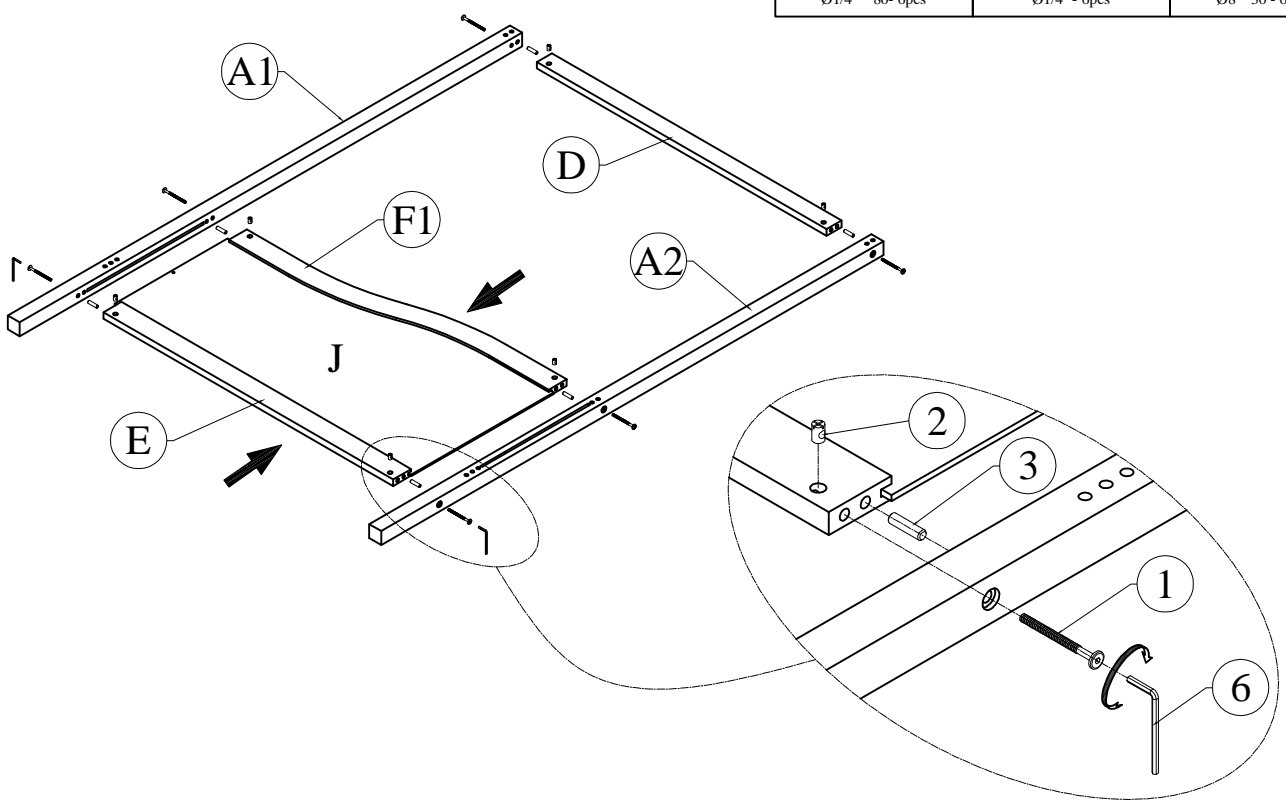

ASSEMBLY INSTRUCTIONS

DETAIL VIEW

BOX 1

BOX 2

D

Guardrail - left & right (2pcs)

E

Side rail - bottom (2pcs)

F1

Middle side rail - left (1pc)

F2

Middle side rail - right (1pc)

H

Vertical back rail (1pc)

I

Back panel (2pcs)

J

Side panel (2pcs)

S

Slats (10pcs)

HARDWARE LIST

<p>1</p>  <p>Hex - Head bolts Ø1/4" * 80 - 26pcs</p>	<p>2</p>  <p>Horizontal - Hold bolts Ø1/4" - 26pcs</p>	<p>3</p>  <p>Wood dowel Ø8 * 30 - 22pcs</p>	<p>4</p>  <p>Wood dowel Ø8 * 40 - 4pcs</p>
<p>5</p>  <p>Wheel 4pcs</p>	<p>6</p>  <p>Allen key K4 - 1pc</p>	<p>7</p>  <p>Wood crews M4 * 25 - 55pcs</p>	<p>8</p>  <p>Wood crews M3.5 * 15 - 42pcs</p>

Assembly Tools Required (Not Included)

STEP 1

<p>1</p>  <p>Hex - Head bolts Ø1/4" * 80- 6pcs</p>	<p>2</p>  <p>Horizontal - Hold bolts Ø1/4" - 6pcs</p>	<p>3</p>  <p>Wood dowel Ø8 * 30 - 6pcs</p>
--	--	---