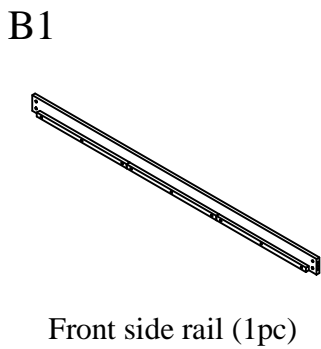

ASSEMBLY INSTRUCTIONS

DETAIL VIEW

BOX 1

BOX 2

D

Guardrail - left & right (2pcs)

E

Side rail - bottom (2pcs)

F1

Middle side rail - left (1pc)

F2

Middle side rail - right (1pc)

H

Vertical back rail (1pc)

I

Back panel (2pcs)

J

Side panel (2pcs)

S

Slats (10pcs)

HARDWARE LIST

<p>1</p>  <p>Hex - Head bolts Ø1/4" * 80 - 26pcs</p>	<p>2</p>  <p>Horizontal - Hold bolts Ø1/4" - 26pcs</p>	<p>3</p>  <p>Wood dowel Ø8 * 30 - 22pcs</p>	<p>4</p>  <p>Wood dowel Ø8 * 40 - 4pcs</p>
<p>5</p>  <p>Wheel 4pcs</p>	<p>6</p>  <p>Allen key K4 - 1pc</p>	<p>7</p>  <p>Wood crews M4 * 25 - 55pcs</p>	<p>8</p>  <p>Wood crews M3.5 * 15 - 42pcs</p>