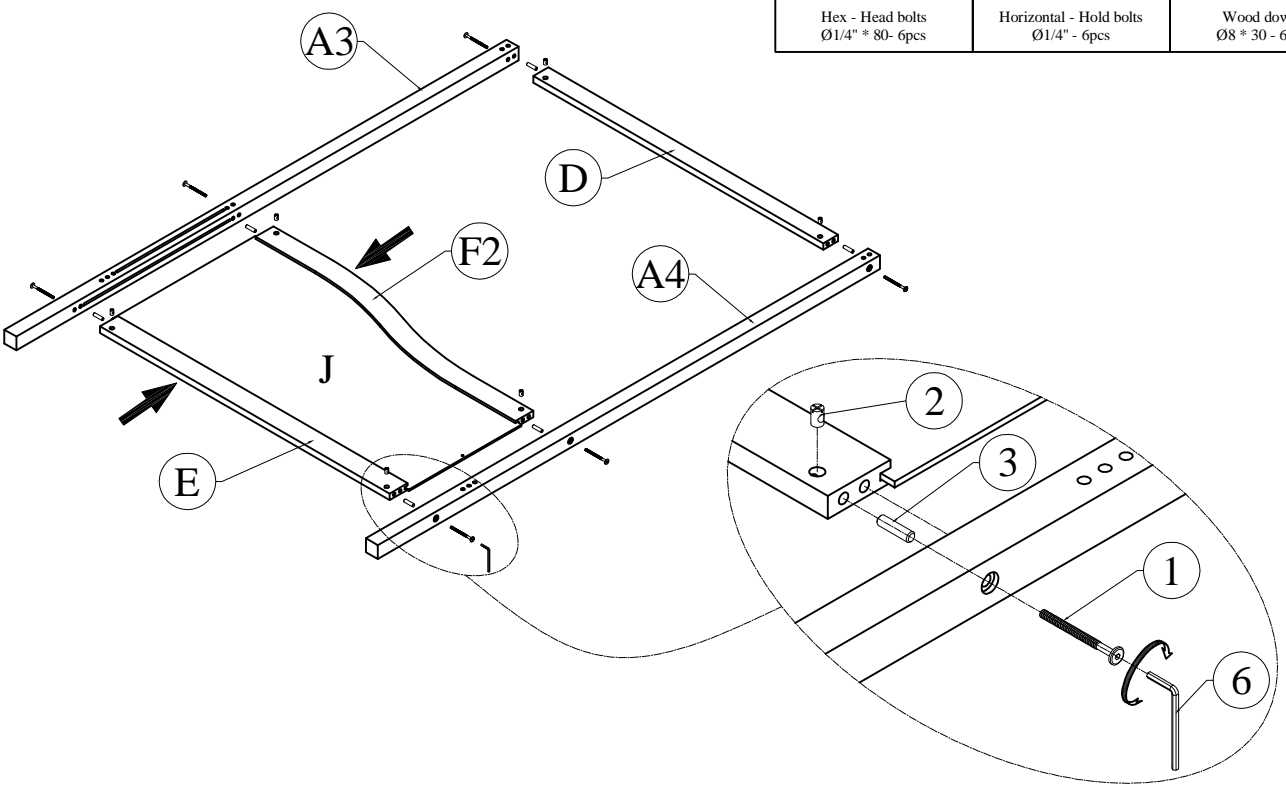

J

Side panel (2pcs)

S

Slats (10pcs)

HARDWARE LIST

<p>1</p>  <p>Hex - Head bolts Ø1/4" * 80 - 26pcs</p>	<p>2</p>  <p>Horizontal - Hold bolts Ø1/4" - 26pcs</p>	<p>3</p>  <p>Wood dowel Ø8 * 30 - 22pcs</p>	<p>4</p>  <p>Wood dowel Ø8 * 40 - 4pcs</p>
<p>5</p>  <p>Wheel 4pcs</p>	<p>6</p>  <p>Allen key K4 - 1pc</p>	<p>7</p>  <p>Wood crews M4 * 25 - 55pcs</p>	<p>8</p>  <p>Wood crews M3.5 * 15 - 42pcs</p>

Assembly Tools Required (Not Included)

STEP 1

<p>1</p>  <p>Hex - Head bolts Ø1/4" * 80- 6pcs</p>	<p>2</p>  <p>Horizontal - Hold bolts Ø1/4" - 6pcs</p>	<p>3</p>  <p>Wood dowel Ø8 * 30 - 6pcs</p>
--	--	---

STEP 2

<p>1</p>  <p>Hex - Head bolts Ø1/4" * 80- 6pcs</p>	<p>2</p>  <p>Horizontal - Hold bolts Ø1/4" - 6pcs</p>	<p>3</p>  <p>Wood dowel Ø8 * 30 - 6pcs</p>
--	--	---

STEP 3

4

Wood dowel
Ø8 * 40 - 4pcs

STEP 4