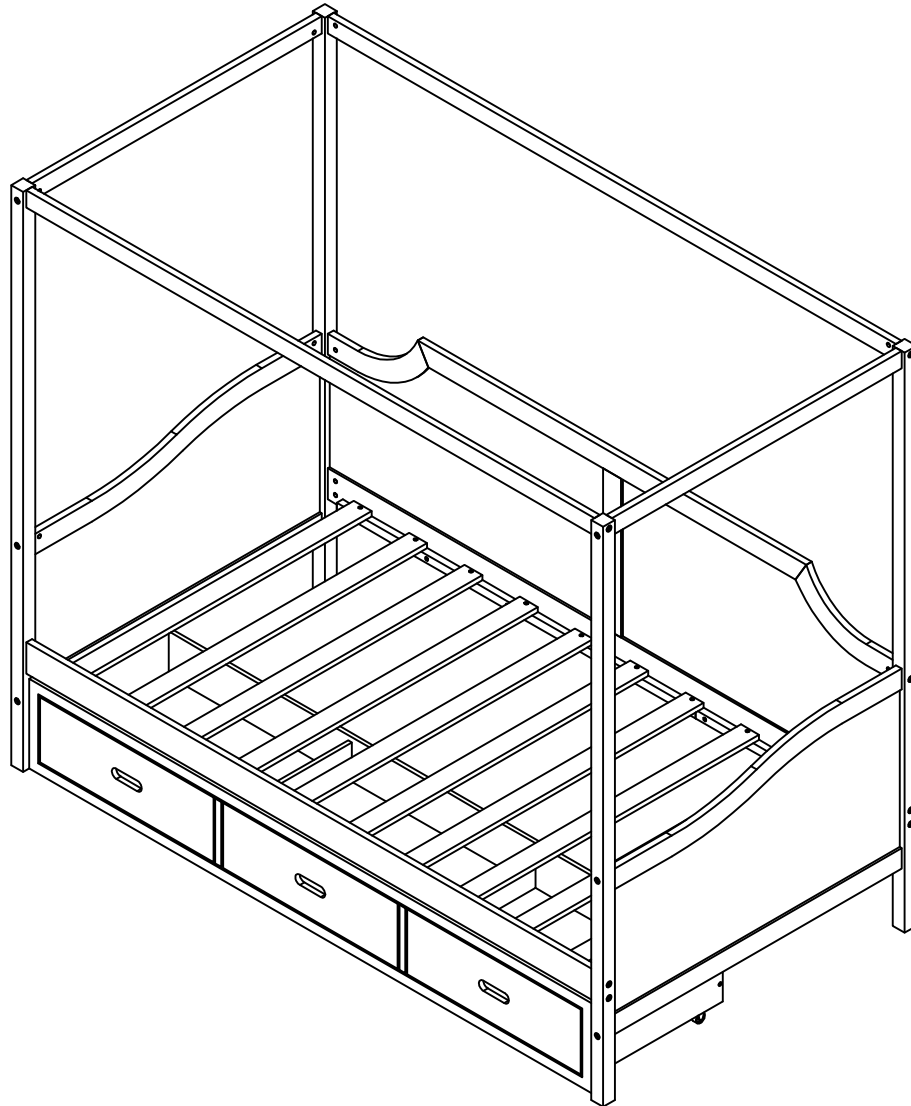

ASSEMBLY INSTRUCTIONS

DETAIL VIEW

BOX 1

BOX 2

D

Guardrail - left & right (2pcs)

E

Side rail - bottom (2pcs)

F1

Middle side rail - left (1pc)

F2

Middle side rail - right (1pc)

H

Vertical back rail (1pc)

I

Back panel (2pcs)

J

Side panel (2pcs)

S

Slats (10pcs)

HARDWARE LIST

<p>1</p>  <p>Hex - Head bolts Ø1/4" * 80 - 26pcs</p>	<p>2</p>  <p>Horizontal - Hold bolts Ø1/4" - 26pcs</p>	<p>3</p>  <p>Wood dowel Ø8 * 30 - 22pcs</p>	<p>4</p>  <p>Wood dowel Ø8 * 40 - 4pcs</p>
<p>5</p>  <p>Wheel 4pcs</p>	<p>6</p>  <p>Allen key K4 - 1pc</p>	<p>7</p>  <p>Wood crews M4 * 25 - 55pcs</p>	<p>8</p>  <p>Wood crews M3.5 * 15 - 42pcs</p>