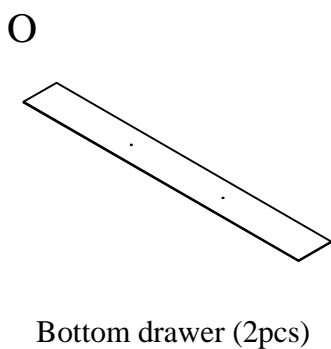

ASSEMBLY INSTRUCTIONS

DETAIL VIEW

BOX 1

BOX 2

D

Guardrail - left & right (2pcs)

E

Side rail - bottom (2pcs)

F1

Middle side rail - left (1pc)

F2

Middle side rail - right (1pc)

H

Vertical back rail (1pc)

I

Back panel (2pcs)

J

Side panel (2pcs)

S

Slats (10pcs)

HARDWARE LIST

<p>1</p>  <p>Hex - Head bolts Ø1/4" * 80 - 26pcs</p>	<p>2</p>  <p>Horizontal - Hold bolts Ø1/4" - 26pcs</p>	<p>3</p>  <p>Wood dowel Ø8 * 30 - 22pcs</p>	<p>4</p>  <p>Wood dowel Ø8 * 40 - 4pcs</p>
<p>5</p>  <p>Wheel 4pcs</p>	<p>6</p>  <p>Allen key K4 - 1pc</p>	<p>7</p>  <p>Wood crews M4 * 25 - 55pcs</p>	<p>8</p>  <p>Wood crews M3.5 * 15 - 42pcs</p>

STEP 2

<p>1</p>  <p>Hex - Head bolts Ø1/4" * 80- 6pcs</p>	<p>2</p>  <p>Horizontal - Hold bolts Ø1/4" - 6pcs</p>	<p>3</p>  <p>Wood dowel Ø8 * 30 - 6pcs</p>
--	--	---

STEP 3

4

Wood dowel
Ø8 * 40 - 4pcs

STEP 4