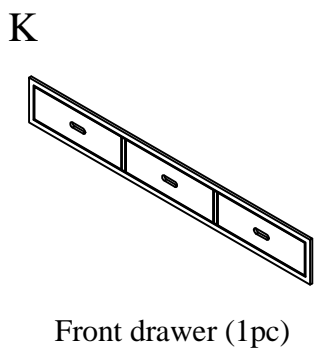

ASSEMBLY INSTRUCTIONS

DETAIL VIEW

BOX 1

BOX 2

D

Guardrail - left & right (2pcs)

E

Side rail - bottom (2pcs)

F1

Middle side rail - left (1pc)

F2

Middle side rail - right (1pc)

H

Vertical back rail (1pc)

I

Back panel (2pcs)

J

Side panel (2pcs)

S

Slats (10pcs)

HARDWARE LIST

<p>1</p>  <p>Hex - Head bolts Ø1/4" * 80 - 26pcs</p>	<p>2</p>  <p>Horizontal - Hold bolts Ø1/4" - 26pcs</p>	<p>3</p>  <p>Wood dowel Ø8 * 30 - 22pcs</p>	<p>4</p>  <p>Wood dowel Ø8 * 40 - 4pcs</p>
<p>5</p>  <p>Wheel 4pcs</p>	<p>6</p>  <p>Allen key K4 - 1pc</p>	<p>7</p>  <p>Wood crews M4 * 25 - 55pcs</p>	<p>8</p>  <p>Wood crews M3.5 * 15 - 42pcs</p>

STEP 2

<p>1</p>  <p>Hex - Head bolts Ø1/4" * 80- 6pcs</p>	<p>2</p>  <p>Horizontal - Hold bolts Ø1/4" - 6pcs</p>	<p>3</p>  <p>Wood dowel Ø8 * 30 - 6pcs</p>
--	--	---

STEP 3

4

Wood dowel
Ø8 * 40 - 4pcs

STEP 4