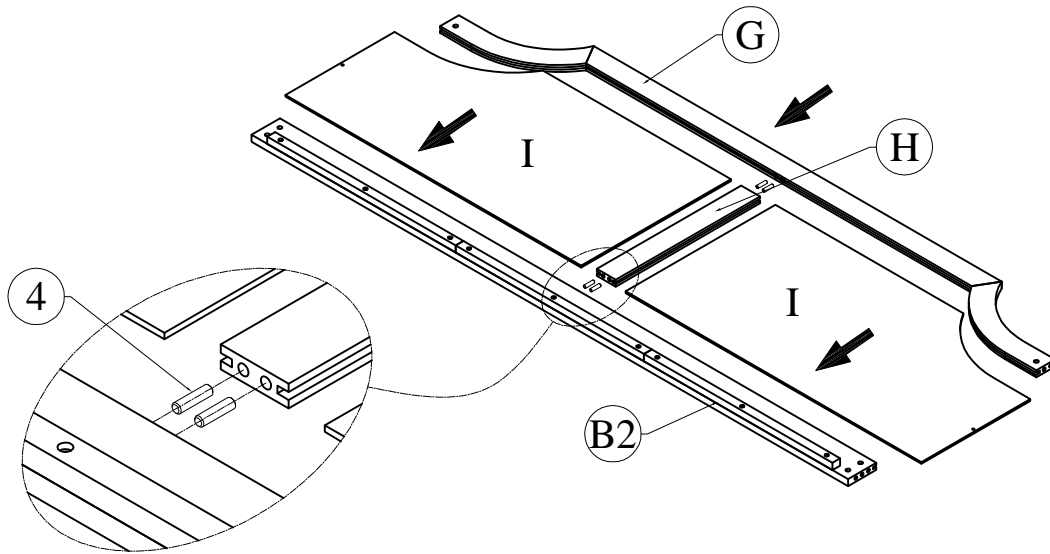

J

Side panel (2pcs)

S

Slats (10pcs)

HARDWARE LIST

<p>1</p>  <p>Hex - Head bolts Ø1/4" * 80 - 26pcs</p>	<p>2</p>  <p>Horizontal - Hold bolts Ø1/4" - 26pcs</p>	<p>3</p>  <p>Wood dowel Ø8 * 30 - 22pcs</p>	<p>4</p>  <p>Wood dowel Ø8 * 40 - 4pcs</p>
<p>5</p>  <p>Wheel 4pcs</p>	<p>6</p>  <p>Allen key K4 - 1pc</p>	<p>7</p>  <p>Wood crews M4 * 25 - 55pcs</p>	<p>8</p>  <p>Wood crews M3.5 * 15 - 42pcs</p>

Assembly Tools Required (Not Included)

STEP 1

<p>1</p>  <p>Hex - Head bolts Ø1/4" * 80- 6pcs</p>	<p>2</p>  <p>Horizontal - Hold bolts Ø1/4" - 6pcs</p>	<p>3</p>  <p>Wood dowel Ø8 * 30 - 6pcs</p>
--	--	---

STEP 2

<p>1</p>  <p>Hex - Head bolts Ø1/4" * 80- 6pcs</p>	<p>2</p>  <p>Horizontal - Hold bolts Ø1/4" - 6pcs</p>	<p>3</p>  <p>Wood dowel Ø8 * 30 - 6pcs</p>
--	--	---

STEP 3

4

Wood dowel
Ø8 * 40 - 4pcs

STEP 4