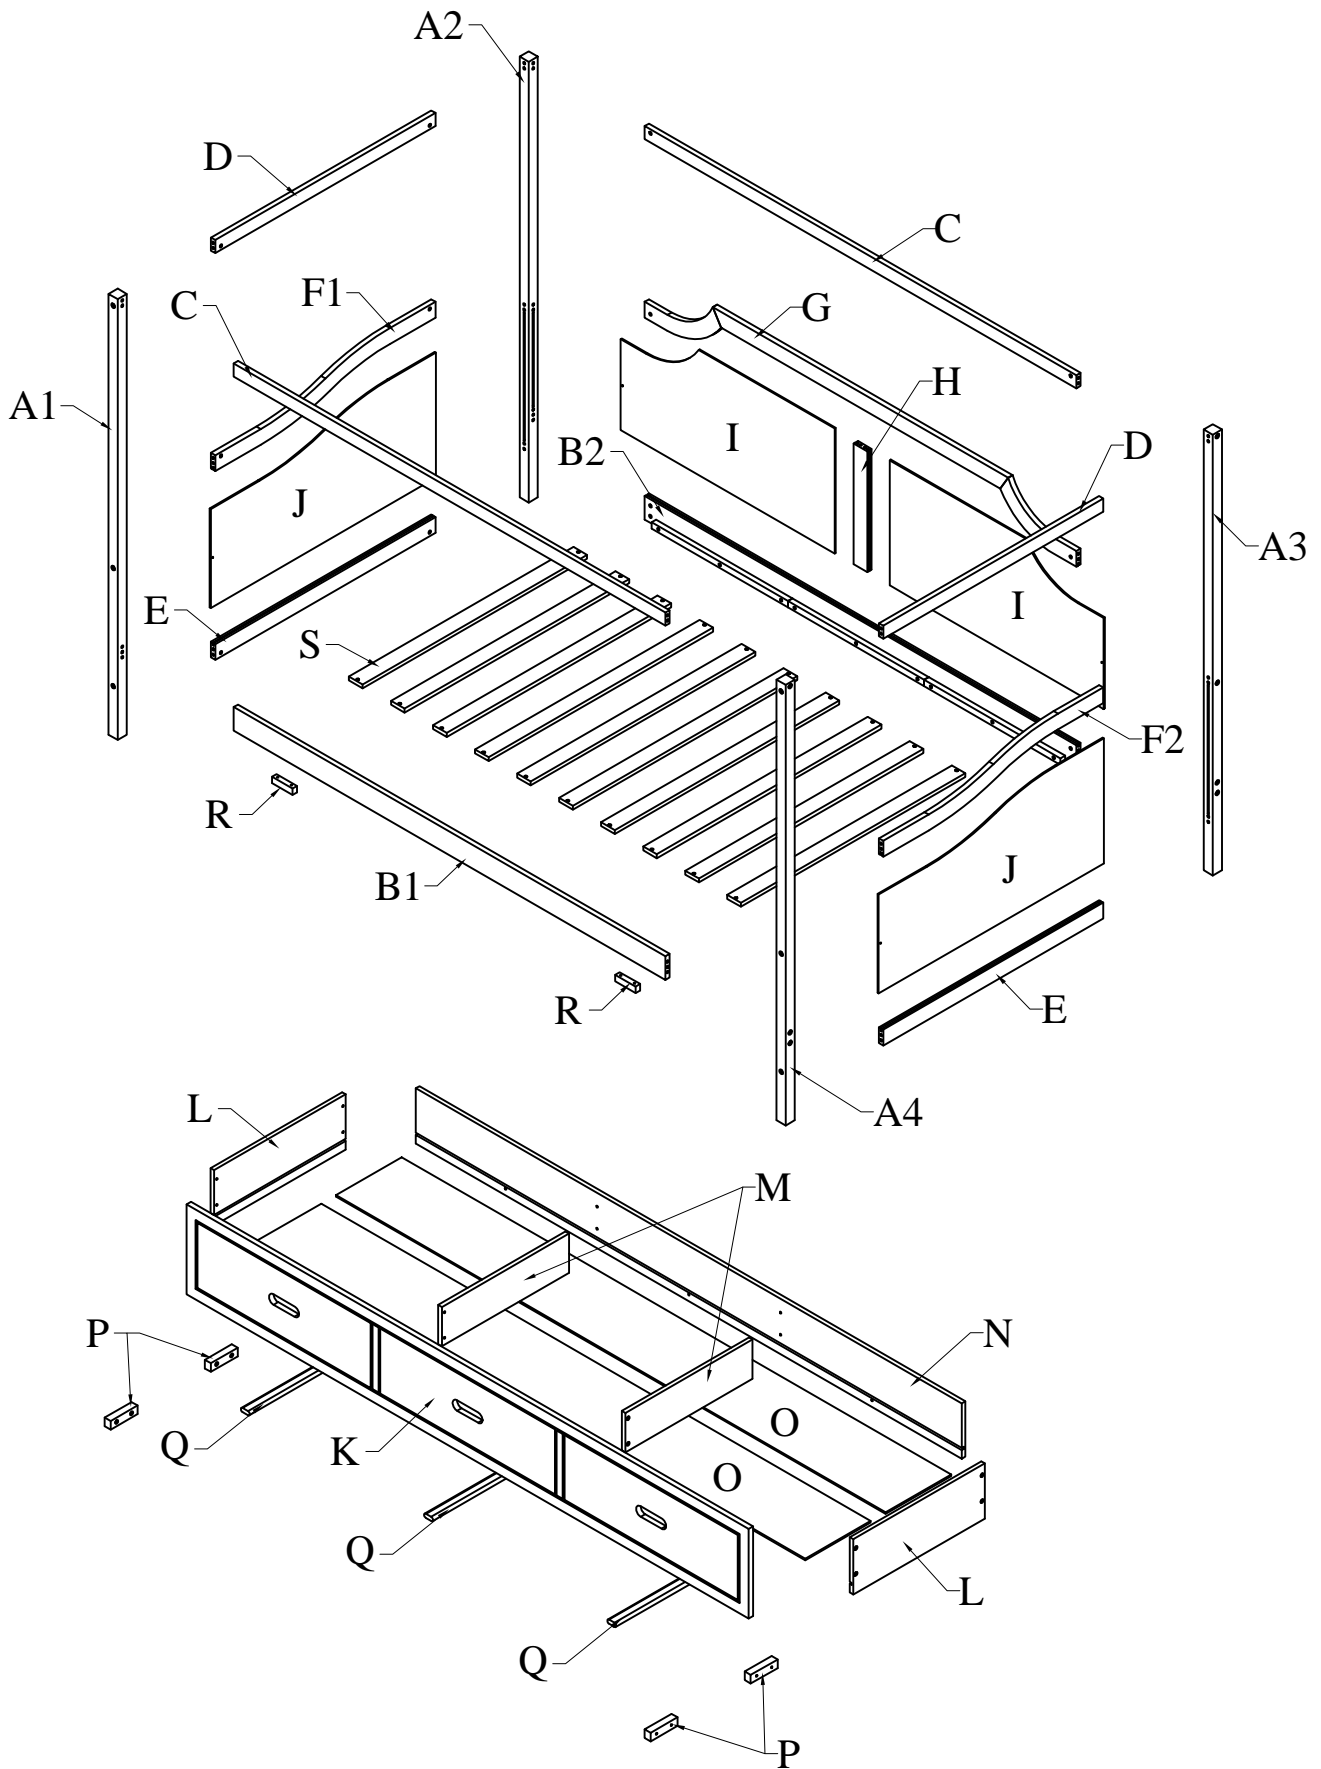

ASSEMBLY INSTRUCTIONS

DETAIL VIEW

BOX 1

BOX 2

D

Guardrail - left & right (2pcs)

E

Side rail - bottom (2pcs)

F1

Middle side rail - left (1pc)

F2

Middle side rail - right (1pc)

H

Vertical back rail (1pc)

I

Back panel (2pcs)

J

Side panel (2pcs)

S

Slats (10pcs)

HARDWARE LIST

<p>1</p>  <p>Hex - Head bolts Ø1/4" * 80 - 26pcs</p>	<p>2</p>  <p>Horizontal - Hold bolts Ø1/4" - 26pcs</p>	<p>3</p>  <p>Wood dowel Ø8 * 30 - 22pcs</p>	<p>4</p>  <p>Wood dowel Ø8 * 40 - 4pcs</p>
<p>5</p>  <p>Wheel 4pcs</p>	<p>6</p>  <p>Allen key K4 - 1pc</p>	<p>7</p>  <p>Wood crews M4 * 25 - 55pcs</p>	<p>8</p>  <p>Wood crews M3.5 * 15 - 42pcs</p>