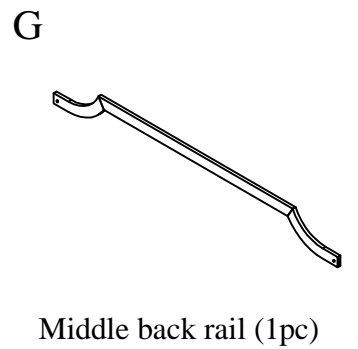

ASSEMBLY INSTRUCTIONS

DETAIL VIEW

BOX 1

BOX 2

D

Guardrail - left & right (2pcs)

E

Side rail - bottom (2pcs)

F1

Middle side rail - left (1pc)

F2

Middle side rail - right (1pc)

H

Vertical back rail (1pc)

I

Back panel (2pcs)

J

Side panel (2pcs)

S

Slats (10pcs)

HARDWARE LIST

<p>1</p>  <p>Hex - Head bolts Ø1/4" * 80 - 26pcs</p>	<p>2</p>  <p>Horizontal - Hold bolts Ø1/4" - 26pcs</p>	<p>3</p>  <p>Wood dowel Ø8 * 30 - 22pcs</p>	<p>4</p>  <p>Wood dowel Ø8 * 40 - 4pcs</p>
<p>5</p>  <p>Wheel 4pcs</p>	<p>6</p>  <p>Allen key K4 - 1pc</p>	<p>7</p>  <p>Wood crews M4 * 25 - 55pcs</p>	<p>8</p>  <p>Wood crews M3.5 * 15 - 42pcs</p>