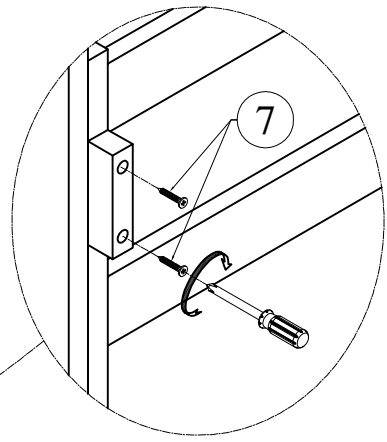

J

Side panel (2pcs)

S

Slats (10pcs)

HARDWARE LIST

<p>1</p>  <p>Hex - Head bolts Ø1/4" * 80 - 26pcs</p>	<p>2</p>  <p>Horizontal - Hold bolts Ø1/4" - 26pcs</p>	<p>3</p>  <p>Wood dowel Ø8 * 30 - 22pcs</p>	<p>4</p>  <p>Wood dowel Ø8 * 40 - 4pcs</p>
<p>5</p>  <p>Wheel 4pcs</p>	<p>6</p>  <p>Allen key K4 - 1pc</p>	<p>7</p>  <p>Wood crews M4 * 25 - 55pcs</p>	<p>8</p>  <p>Wood crews M3.5 * 15 - 42pcs</p>

Assembly Tools Required (Not Included)

STEP 1

<p>1</p>  <p>Hex - Head bolts Ø1/4" * 80- 6pcs</p>	<p>2</p>  <p>Horizontal - Hold bolts Ø1/4" - 6pcs</p>	<p>3</p>  <p>Wood dowel Ø8 * 30 - 6pcs</p>
--	--	---

STEP 2

<p>1</p>  <p>Hex - Head bolts Ø1/4" * 80- 6pcs</p>	<p>2</p>  <p>Horizontal - Hold bolts Ø1/4" - 6pcs</p>	<p>3</p>  <p>Wood dowel Ø8 * 30 - 6pcs</p>
--	--	---

STEP 3

4

Wood dowel
Ø8 * 40 - 4pcs

STEP 4

<p>1</p>  <p>Hex - Head bolts Ø1/4" * 80- 14pcs</p>	<p>2</p>  <p>Horizontal - Hold bolts Ø1/4" - 14pcs</p>	<p>3</p>  <p>Wood dowel Ø8 * 30 - 10pcs</p>
---	---	--

STEP 5

7

Wood crews
M4 * 25 - 24pcs

STEP 6