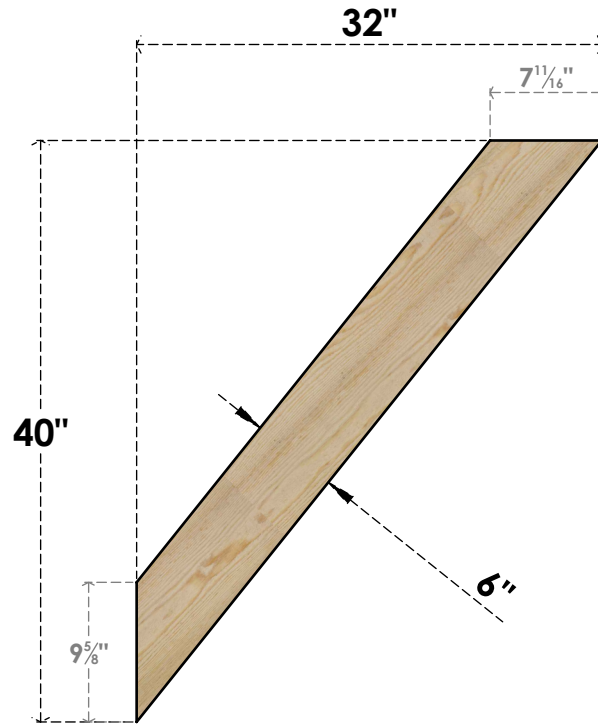

# BRC06X32X40TRA00RDF

6"W X 32"D X 40"H TRADITIONAL ROUGH SAWN BRACE, DOUGLAS FIR

**SIDE**

**FRONT**

EKENA MILLWORK  
2300 WEST MAIN ST.  
CLARKSVILLE, TX 75426  
TOLL FREE: 866-607-0453  
WWW.EKENAMILLWORK.COM