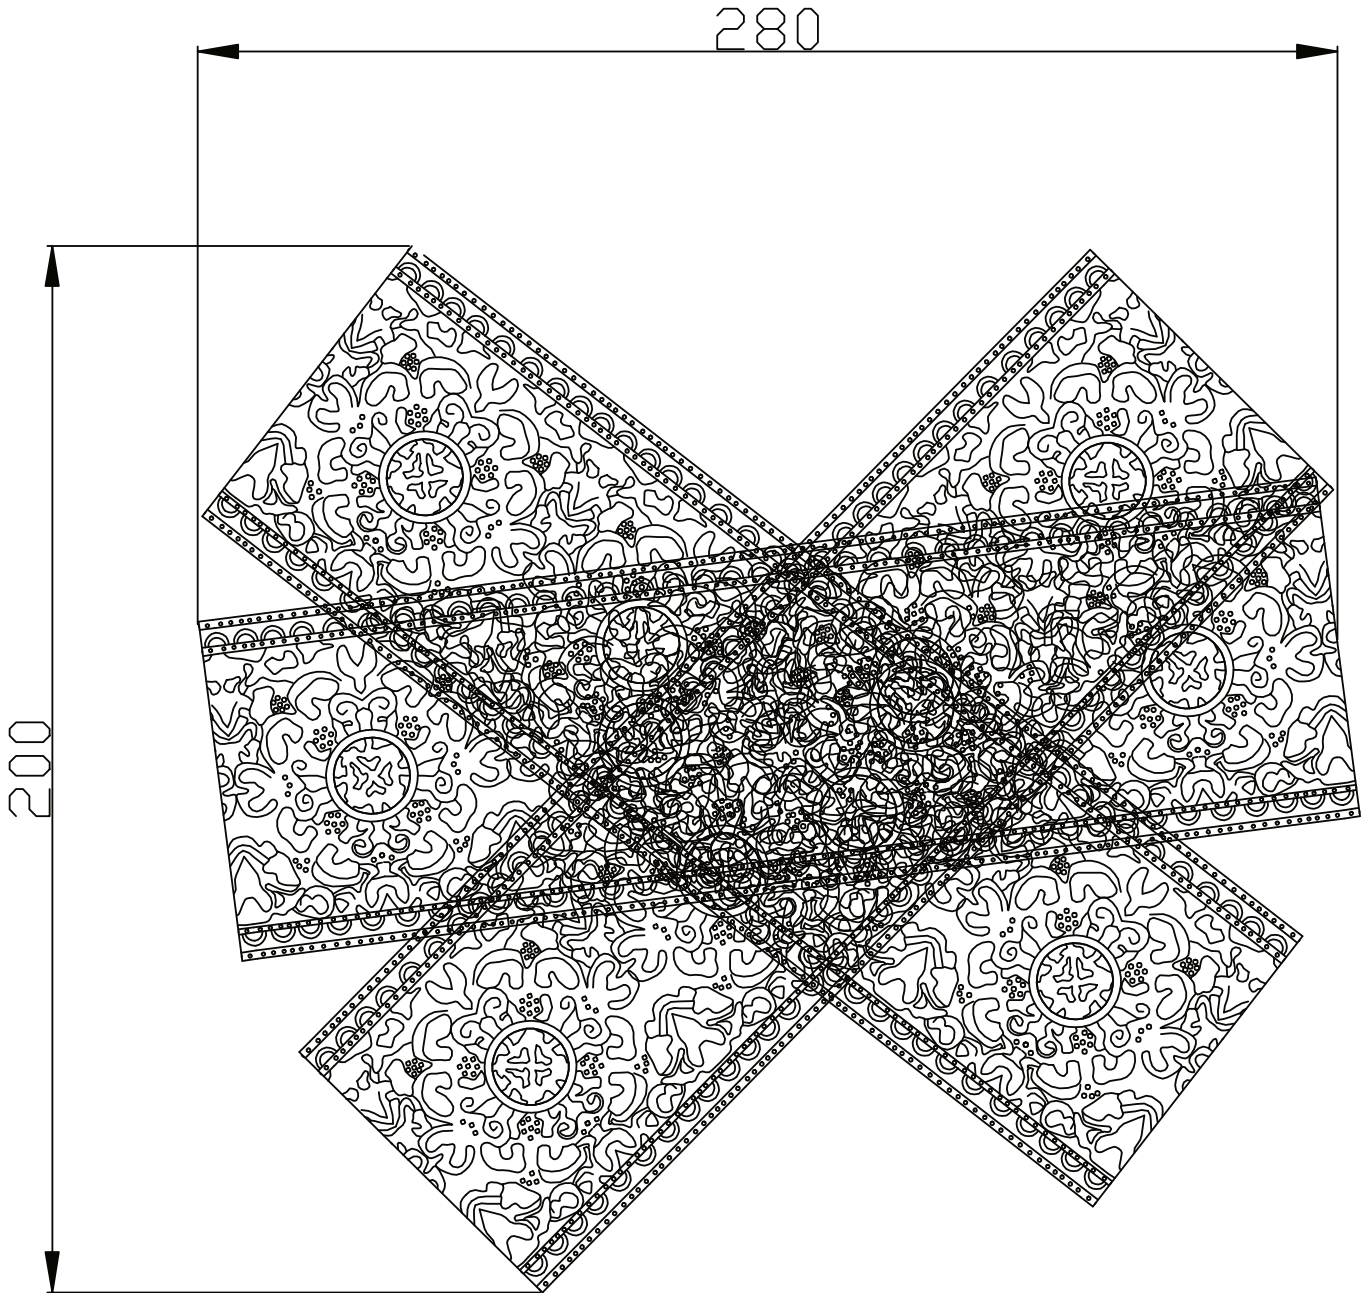

CERTIFICATION

CONTACT