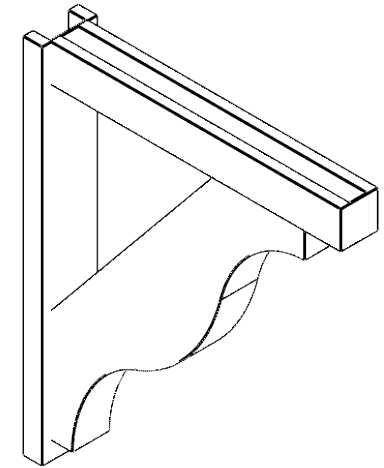

ITEM NUMBER: OUTUROC040X060X34000X40000X040X020X040FST44RCPR

4"W TOP X 6"W BACK X 34"D X 40"H X 4"T TOP X 2"T BACK TIMBERTHANE ROUGH CEDAR FUNSTON FAUX WOOD OPEN OUTLOOKER, BLOCK TOP AND BACK, 4"W CLOSED BRACE, PRIMED TAN

EKENA MILLWORK
2300 WEST MAIN ST.
CLARKSVILLE, TX 75426
TOLL FREE: 866-607-0453
WWW.EKENAMILLWORK.COM

NOTES

1. INSTALLATION TO BE COMPLETED IN ACCORDANCE WITH MANUFACTURER'S SPECIFICATIONS.
2. DRAWING MAY NOT BE TO SCALE
3. THIS DRAWING IS INTENDED FOR DESIGN AND PLANNING PURPOSES ONLY.
4. ALL INFORMATION CONTAINED HEREIN WAS CURRENT AT THE TIME OF DEVELOPMENT BUT MUST BE REVIEWED AND APPROVED BY THE PRODUCT MANUFACTURER TO BE CONSIDERED ACCURATE.
5. TIMBERTHANE ARCHITECTURAL PRODUCTS ARE MADE FROM HIGH DENSITY URETHANE AND COME FACTORY PRIMED