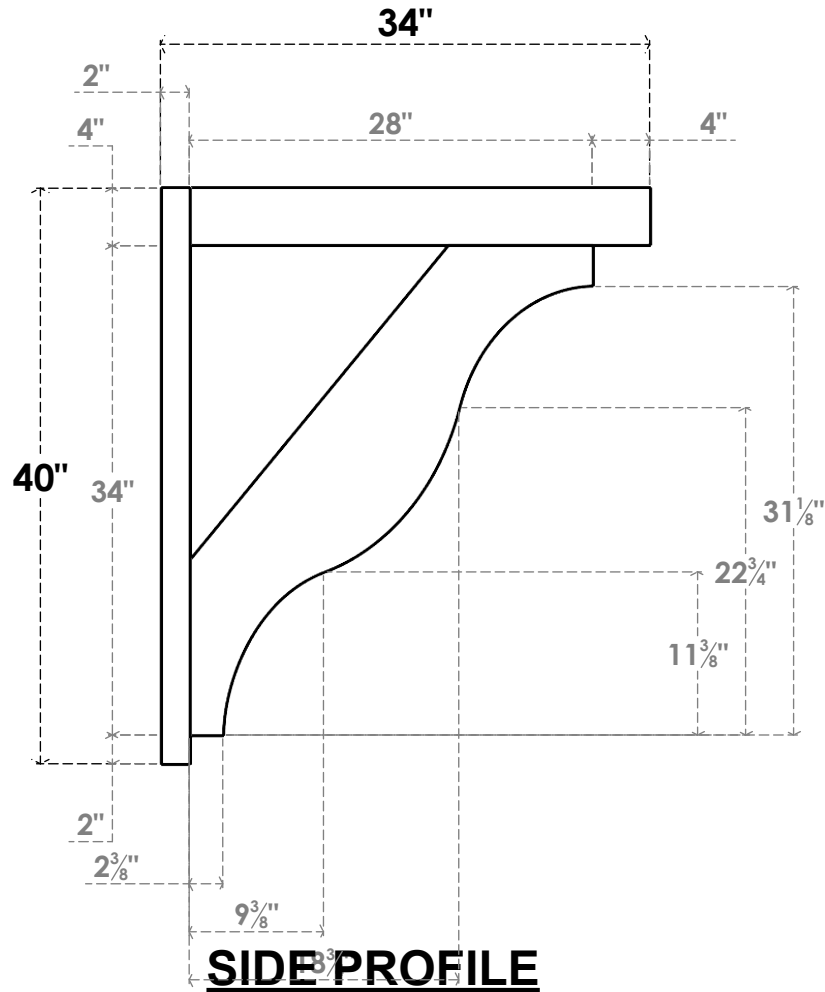

ITEM NUMBER: OUTUROC040X060X34000X40000X040X020X040FST44RCPR

4"W TOP X 6"W BACK X 34"D X 40"H X 4"T TOP X 2"T BACK TIMBERTHANE ROUGH CEDAR FUNSTON FAUX WOOD OPEN OUTLOOKER, BLOCK TOP AND BACK, 4"W CLOSED BRACE, PRIMED TAN

EKENA MILLWORK
2300 WEST MAIN ST.
CLARKSVILLE, TX 75426
TOLL FREE: 866-607-0453
WWW.EKENAMILLWORK.COM

NOTES

1. INSTALLATION TO BE COMPLETED IN ACCORDANCE WITH MANUFACTURER'S SPECIFICATIONS.
2. DRAWING MAY NOT BE TO SCALE
3. THIS DRAWING IS INTENDED FOR DESIGN AND PLANNING PURPOSES ONLY.
4. ALL INFORMATION CONTAINED HEREIN WAS CURRENT AT THE TIME OF DEVELOPMENT BUT MUST BE REVIEWED AND APPROVED BY THE PRODUCT MANUFACTURER TO BE CONSIDERED ACCURATE.
5. TIMBERTHANE ARCHITECTURAL PRODUCTS ARE MADE FROM HIGH DENSITY URETHANE AND COME FACTORY PRIMED