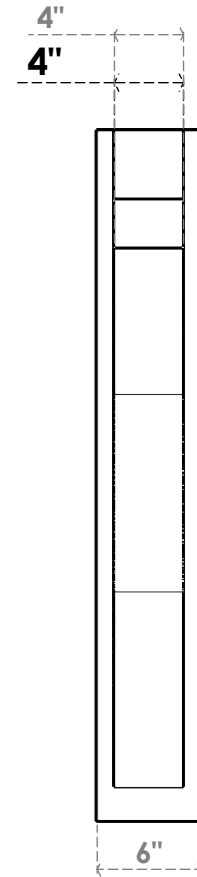

ITEM NUMBER: OUTUROC040X060X34000X40000X040X020X040FST44RCPR

4"W TOP X 6"W BACK X 34"D X 40"H X 4"T TOP X 2"T BACK TIMBERTHANE ROUGH CEDAR FUNSTON FAUX WOOD OPEN OUTLOOKER, BLOCK TOP AND BACK, 4"W CLOSED BRACE, PRIMED TAN

EKENA MILLWORK
2300 WEST MAIN ST.
CLARKSVILLE, TX 75426
TOLL FREE: 866-607-0453
WWW.EKENAMILLWORK.COM

NOTES

1. INSTALLATION TO BE COMPLETED IN ACCORDANCE WITH MANUFACTURER'S SPECIFICATIONS.
2. DRAWING MAY NOT BE TO SCALE
3. THIS DRAWING IS INTENDED FOR DESIGN AND PLANNING PURPOSES ONLY.
4. ALL INFORMATION CONTAINED HEREIN WAS CURRENT AT THE TIME OF DEVELOPMENT BUT MUST BE REVIEWED AND APPROVED BY THE PRODUCT MANUFACTURER TO BE CONSIDERED ACCURATE.
5. TIMBERTHANE ARCHITECTURAL PRODUCTS ARE MADE FROM HIGH DENSITY URETHANE AND COME FACTORY PRIMED