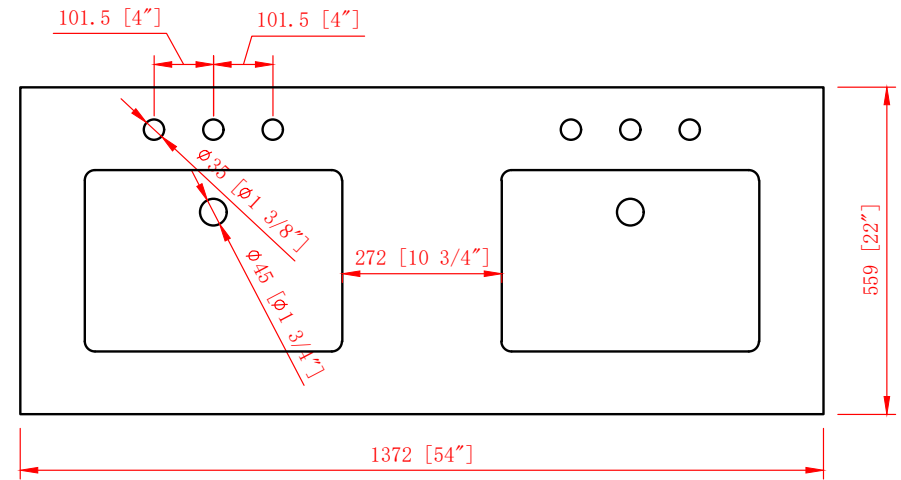

## 54"D Bathroom Vanity

54 in. W x 22 in.D x 33.75 in.H  
(137.2 cm x 55.9 cm x 85.8 cm)

## Top View

## Back View