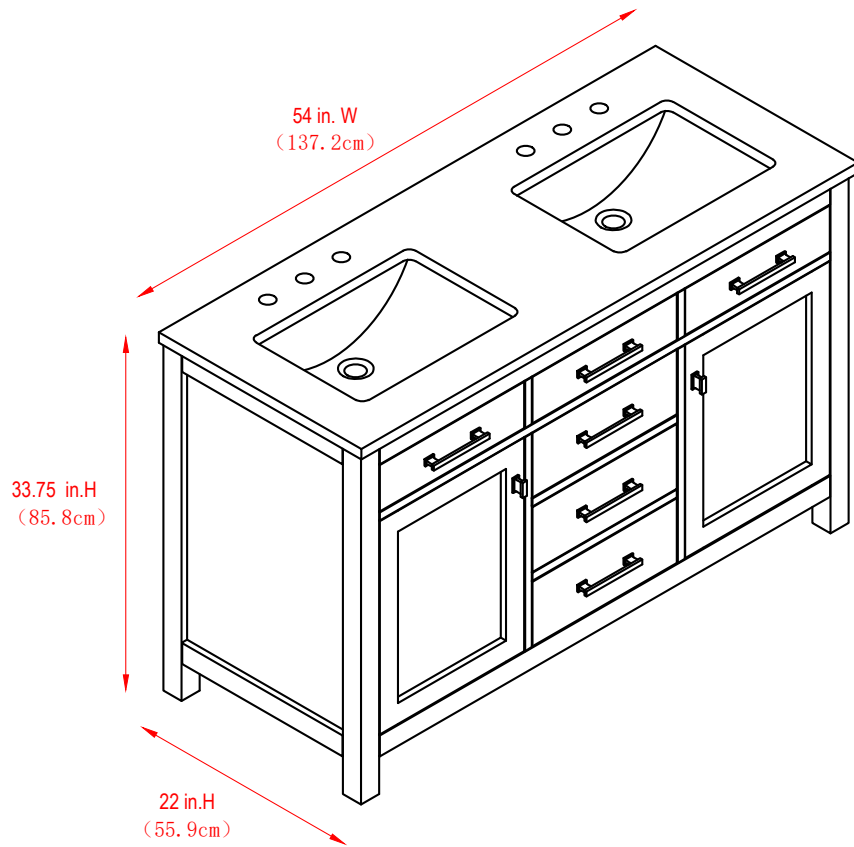

## 54"D Bathroom Vanity

54 in. W x 22 in.D x 33.75 in.H  
(137.2 cm x 55.9 cm x 85.8 cm)

## Top View

## Back View