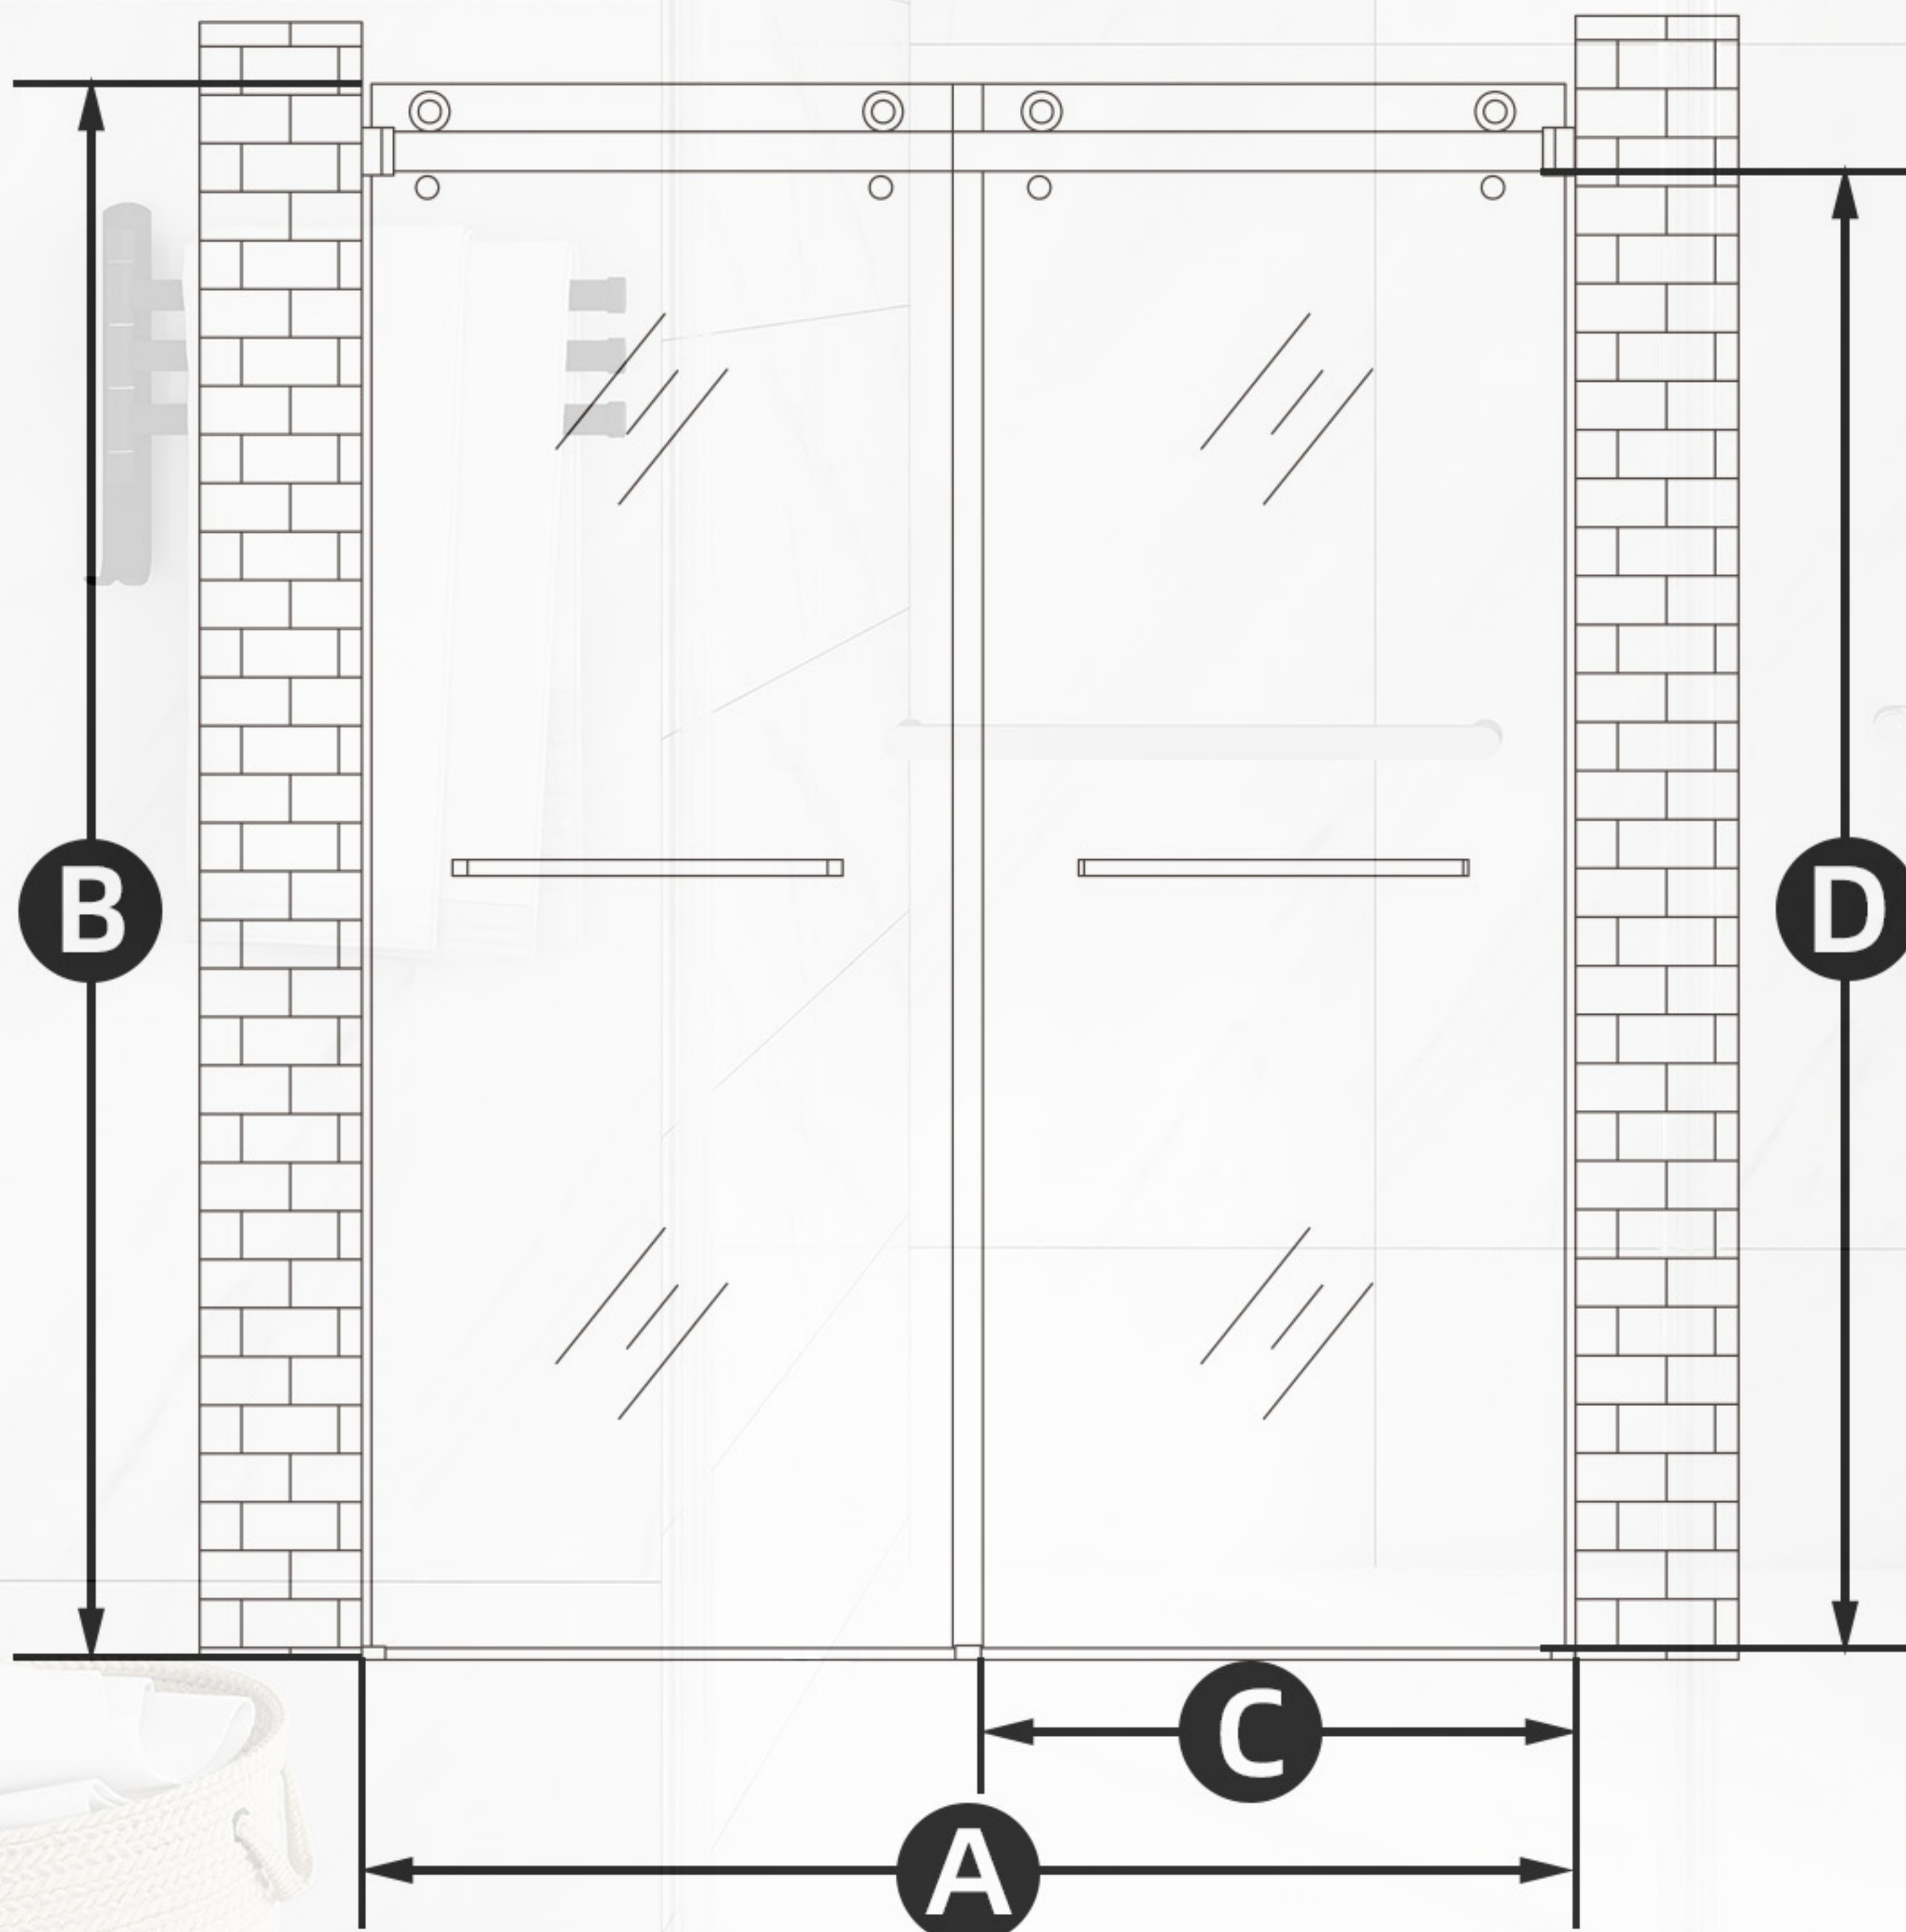

MODEL DIMENSIONS

OVERALL DIMENSIONS

A:56" ~60"

MIN/MAX WIDTH

B:75"

**FROM THE THRESHOLD TO
THE TOP OF THE SHOWER DOOR**

C:25.5~29.5"

WALK-IN WIDTH

D:69.6"

WALK-IN HEIGHT

E:3.2"

DEPTH MEASUREMENT

ACROSS FLAT STILL SURFACE