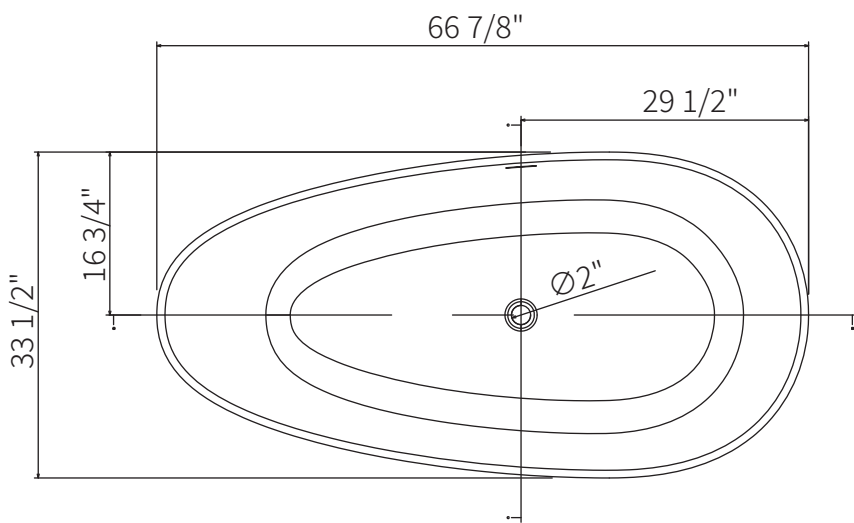

Dimension/Specification

Sku RX-S01-67