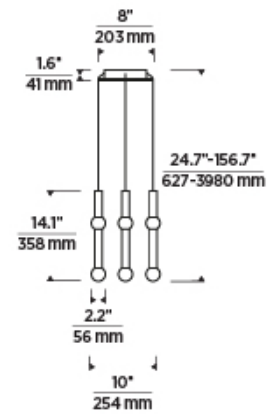

GUYED 4 LIGHT CHANDELIER

VISUAL COMFORT & CO.

PRODUCT FEATURES

- Includes optional complementary spherical metal detail that can be placed anywhere along the body
- Canopy ships with 11 feet of cable per pendant which can be easily cut in the field. Pendant feature a quick-connect simplifying installation
- Each port in the canopy comes with a plug to cover an unused ports
- This item is made of natural brass. It is a living finish that will patina and warm with age which adds richness. If it gets an uneven patina or spots, a brass cleaner can restore the finish
- Optional spacers facilitate unique geometries while adding depth and dimension to this stunning collection.
- Protected by a 5-year warranty. Please visit the "About Us" Page on techlighting.com for more for warranty details

Black

Black

Natural Brass

LAMPING

Includes 120V-277V 18.4 watts, 708 delivered lumens, 3000K LED module. Dimmable with most LED compatible ELV and TRIAC dimmers. Ships with 11 feet of field-cutttable matte black cord. Can be installed on a sloped ceiling up to 45° when swag hooks are used.

ORDERING INFORMATION

700TRSPGYD	SHAPE OR SIZE	FINISH	LAMP
	4 LIGHT 4R	NB NATURAL BRASS B NIGHTSHADE BLACK	-LED930 INTEGRATED LED 90 CRI 3000K 120V-277V UNV

700TRSPGYD _____

JOB NAME _____

NOTES _____

GUYED 4 LIGHT CHANDELIER

VISUAL COMFORT & CO.

SPECIFICATIONS

PRIMARY MATERIAL	Aluminum or Brass
SHADE MATERIAL	Crystal
NET WEIGHT	11 lbs
HEIGHT	14.1in
WIDTH	10in
LENGTH	10in
UP LIGHT / DOWN LIGHT / BOTH?	
WET LISTED	
DAMP LISTED	
DRY LISTED	
MIN. HANGING HEIGHT	24.7in
MAX HANGING HEIGHT	144.7in
TOTAL CORD LENGTH	132in
TOTAL STEM LENGTH	
STEM QTY	
SLOPED CEILING ADAPTABLE?	N/A
GENERAL LISTING	ETL Listed
INCLUDES	