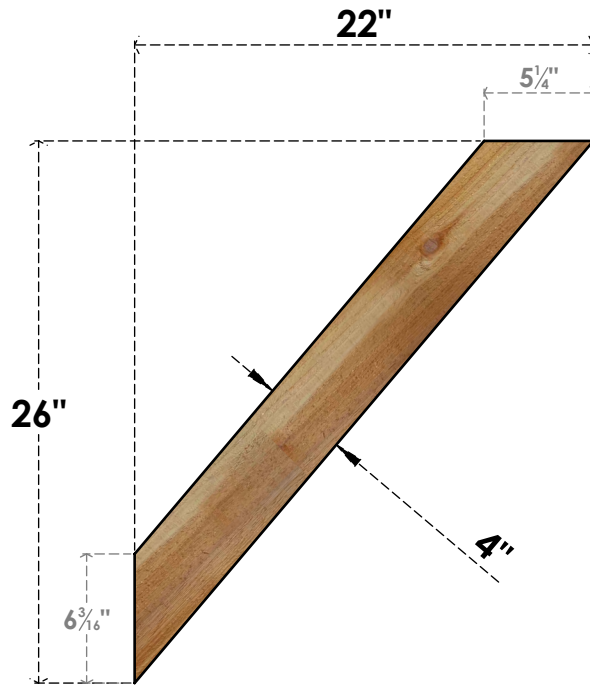

# BRC04X22X26TRA00RWR

4"W X 22"D X 26"H TRADITIONAL ROUGH SAWN BRACE, WESTERN RED CEDAR

**SIDE**

**FRONT**

EKENA MILLWORK  
2300 WEST MAIN ST.  
CLARKSVILLE, TX 75426  
TOLL FREE: 866-607-0453  
WWW.EKENAMILLWORK.COM