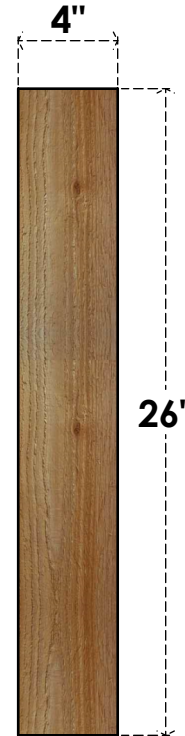

# BRC04X22X26TRA00RWR

4"W X 22"D X 26"H TRADITIONAL ROUGH SAWN BRACE, WESTERN RED CEDAR

**SIDE**

**FRONT**

EKENA MILLWORK  
2300 WEST MAIN ST.  
CLARKSVILLE, TX 75426  
TOLL FREE: 866-607-0453  
WWW.EKENAMILLWORK.COM

**NOTES**

1. INSTALLATION TO BE COMPLETED IN ACCORDANCE WITH MANUFACTURER'S SPECIFICATIONS.
2. DRAWING MAY NOT BE TO SCALE
3. THIS DRAWING IS INTENDED FOR DESIGN AND PLANNING PURPOSES ONLY.
4. ALL INFORMATION CONTAINED HEREIN WAS CURRENT AT THE TIME OF DEVELOPMENT BUT MUST BE REVIEWED AND APPROVED BY THE PRODUCT MANUFACTURER TO BE CONSIDERED ACCURATE.
5. PRODUCTS ARE NOT KILN DRIED. THIS ITEM IS UNIQUE AND WILL CONTAIN THE NATURAL VARIATIONS THAT THE WOOD SPECIES OFFERS. THIS MAY RESULT IN VARIATIONS UP TO 1/4"