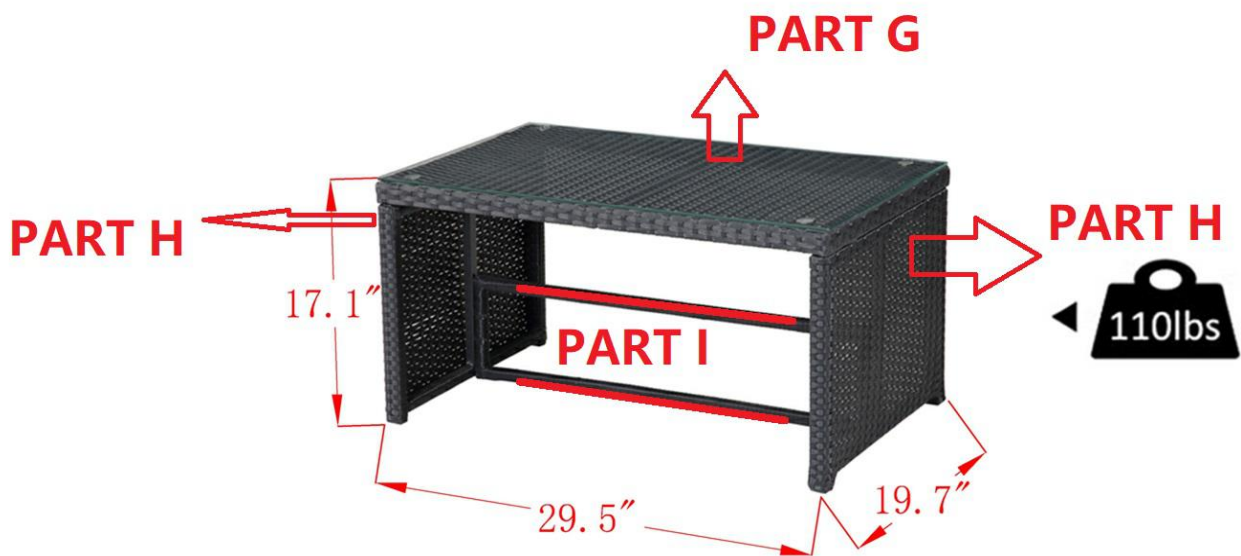

H2:1PC

I:1PC

J:1PC

K:3PCS

L:2PCS

N:19PCS
M6*40

O:2PCS
M6*50

P:1PC

PART E, D, F are for double sofa. Part A,B,C are for lounge chair. Part 2pcs H and Part G, I are for the table. The Part B and Part D are same size. They are no deference.

Do not fully tighten bolts until assembly is complete.