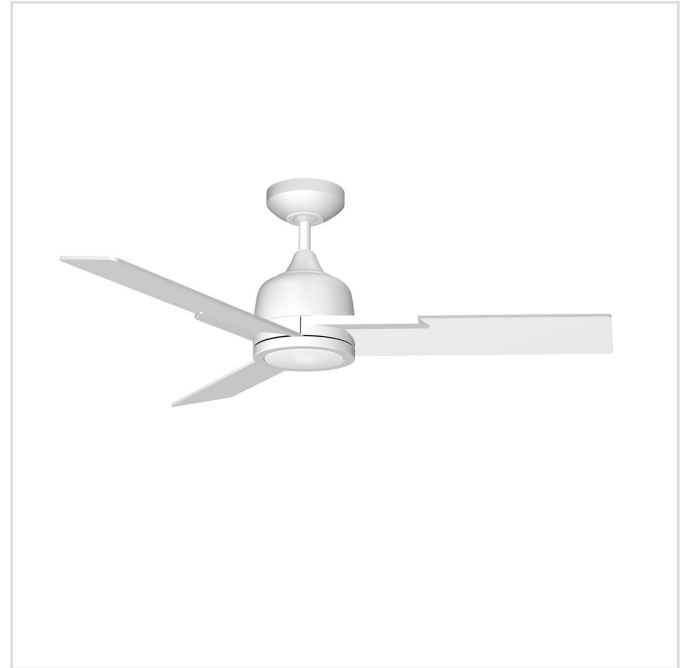

# 44 44" White Ceiling Fan

44 44" Ceiling Fan with LED Light Kit in a White finish with matching blades

- 15W Integrated LED Light Kit with Frosted Lexan Diffuser
- 3 Blades
- 3-Speed Wall Control with LED Dimmer Included
- (Optional Hand-Held Transmitter also available - Sold Separately -

**Finish:** White

**Style:** Contemporary

# 44 44" White Ceiling Fan

---