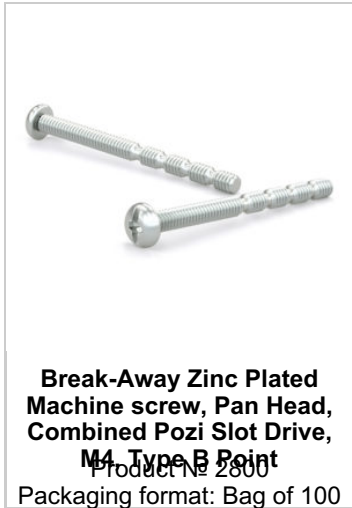

## Contemporary Metal Pull - 7996

This sleek pull with flared posts and a curved internal grip will upgrade contemporary furniture and cabinetry with a touch of sophistication.

**Product №** 7996320140

**Center to Center** 12 5/8 in\*

**Finish** Chrome

**Length - Overall Dimensions** 18 7/8 in\*

## SUGGESTED PRODUCTS

**Break-Away Zinc Plated  
Machine screw, Pan Head,  
Combined Pozi Slot Drive,  
M4, Type B Point**

Product № 2800  
Packaging format: Bag of 100  
units

**Break-Away Zinc Plated  
Machine screw, Pan Head,  
Combined Pozi Slot Drive,  
M4, Type B Point**