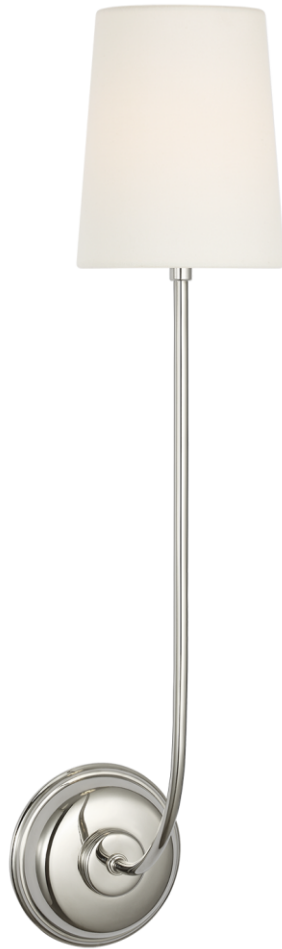

TEAR SHEET

Vendome 26" Single Cordless Sconce

Item # TOB 2428PN-L-CL

Designer: Thomas O'Brien

Height: 26.25"

Width: 5.5"

Extension: 8.25"

Backplate: 5.25" Round

Finishes: BZ, HAB, PN

Shade Treatments: L

Shade Details: 4.5" x 5.5" x 6.75"

Lightsource: Rechargeable LED w/ Touch Dimmer

Wattage: 1.7w (60 - 250lm)

Weight: 2.86 Pounds

Note: UL Only | Remote Compatible Rechargeable LED Lightsource Included | Charging Cable Included | Remote Control Sold Separately