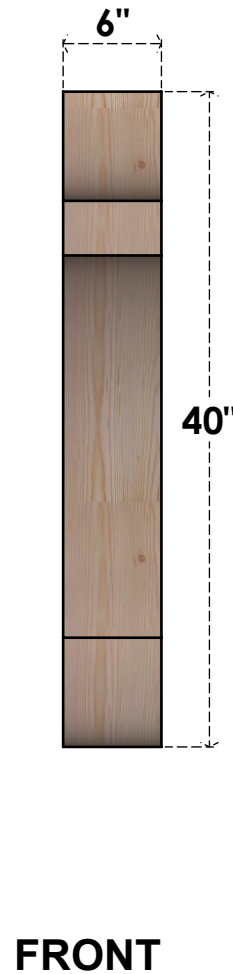

BRC06X28X40OLY00RDF

6"W X 28"D X 40"H OLYMPIC ROUGH SAWN BRACE, DOUGLAS FIR

EKENA MILLWORK
 2300 WEST MAIN ST.
 CLARKSVILLE, TX 75426
 TOLL FREE: 866-607-0453
 WWW.EKENAMILLWORK.COM

NOTES

1. INSTALLATION TO BE COMPLETED IN ACCORDANCE WITH MANUFACTURER'S SPECIFICATIONS.
2. DRAWING MAY NOT BE TO SCALE
3. THIS DRAWING IS INTENDED FOR DESIGN AND PLANNING PURPOSES ONLY.
4. ALL INFORMATION CONTAINED HEREIN WAS CURRENT AT THE TIME OF DEVELOPMENT BUT MUST BE REVIEWED AND APPROVED BY THE PRODUCT MANUFACTURER TO BE CONSIDERED ACCURATE.
5. PRODUCTS ARE NOT KILN DRIED. THIS ITEM IS UNIQUE AND WILL CONTAIN THE NATURAL VARIATIONS THAT THE WOOD SPECIES OFFERS. THIS MAY RESULT IN VARIATIONS UP TO 1/4"