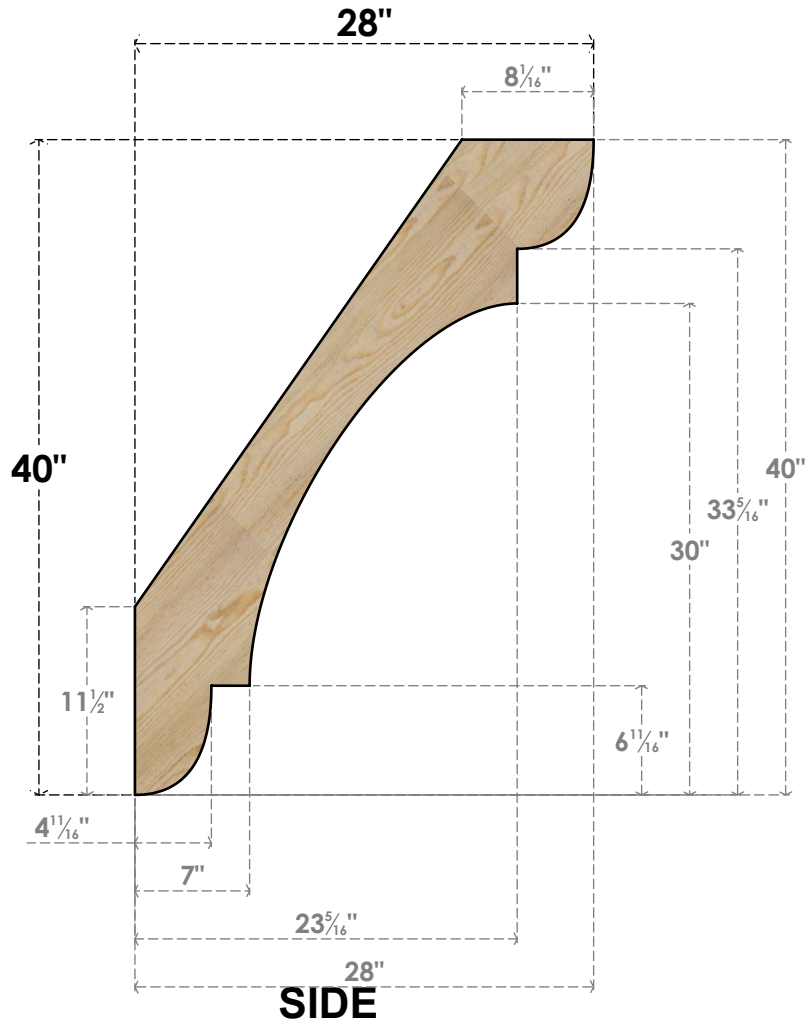

BRC06X28X40OLY00RDF

6"W X 28"D X 40"H OLYMPIC ROUGH SAWN BRACE, DOUGLAS FIR

EKENA MILLWORK
 2300 WEST MAIN ST.
 CLARKSVILLE, TX 75426
 TOLL FREE: 866-607-0453
 WWW.EKENAMILLWORK.COM

NOTES

1. INSTALLATION TO BE COMPLETED IN ACCORDANCE WITH MANUFACTURER'S SPECIFICATIONS.
2. DRAWING MAY NOT BE TO SCALE
3. THIS DRAWING IS INTENDED FOR DESIGN AND PLANNING PURPOSES ONLY.
4. ALL INFORMATION CONTAINED HEREIN WAS CURRENT AT THE TIME OF DEVELOPMENT BUT MUST BE REVIEWED AND APPROVED BY THE PRODUCT MANUFACTURER TO BE CONSIDERED ACCURATE.
5. PRODUCTS ARE NOT KILN DRIED. THIS ITEM IS UNIQUE AND WILL CONTAIN THE NATURAL VARIATIONS THAT THE WOOD SPECIES OFFERS. THIS MAY RESULT IN VARIATIONS UP TO 1/4"