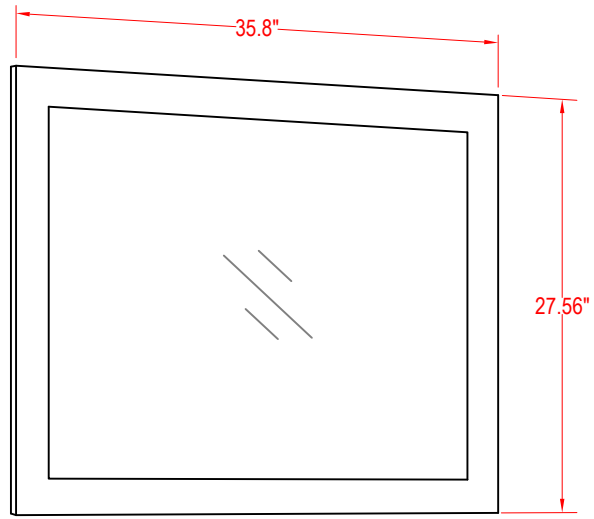

# Bathroom Cabinet

Unit

inch

Model

(PLAN)

Mirror: 35.8"x27.56" inch

Cabinet: 35.8"x18.5"x31.1" inch

Handle: 6.2" inch