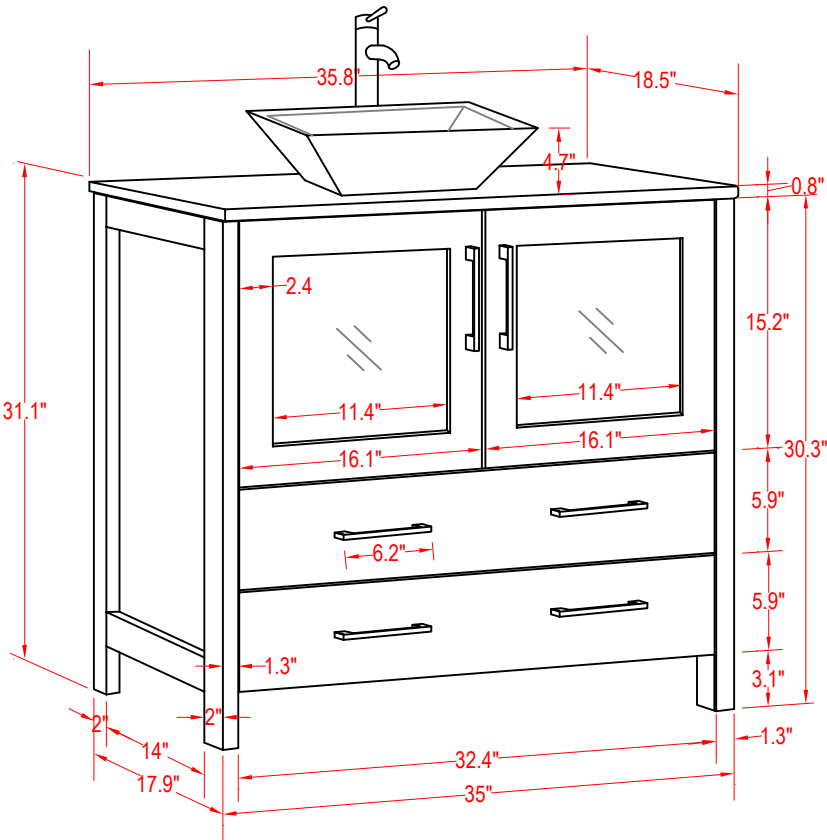

# Bathroom Cabinet

Unit

inch

Model

(PLAN)

Mirror: 35.8"x27.56" inch

Cabinet: 35.8"x18.5"x31.1" inch

Handle: 6.2" inch