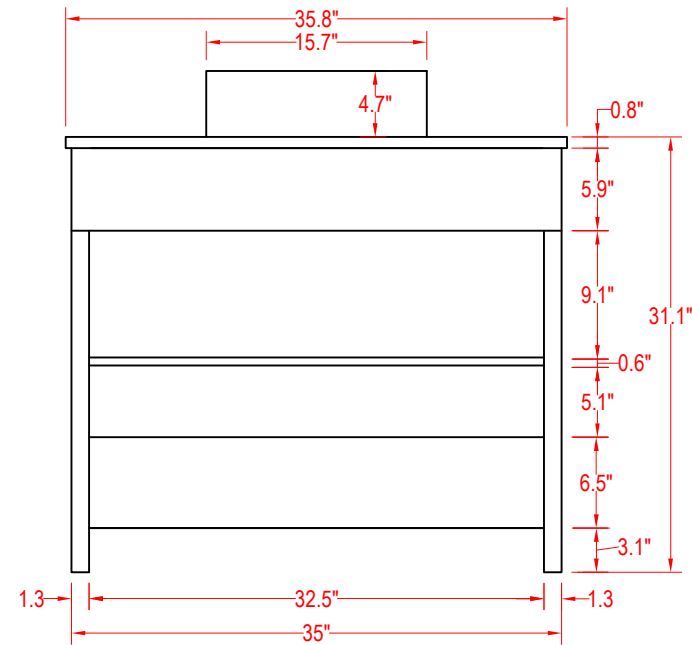

# Bathroom Cabinet

Unit

inch

Model

(PLAN)

Mirror: 35.8"x27.56" inch

Cabinet: 35.8"x18.5"x31.1" inch

Handle: 6.2" inch