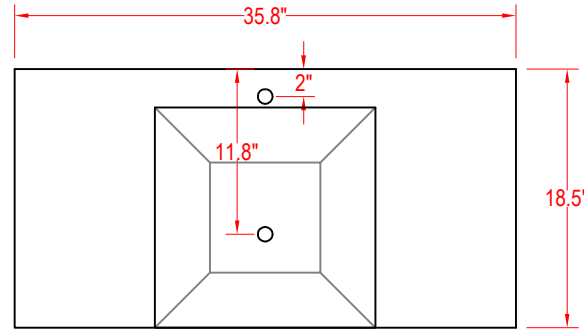

# Bathroom Cabinet

Unit

inch

Model

(PLAN)

Mirror: 35.8"x27.56" inch

Cabinet: 35.8"x18.5"x31.1" inch

Handle: 6.2" inch