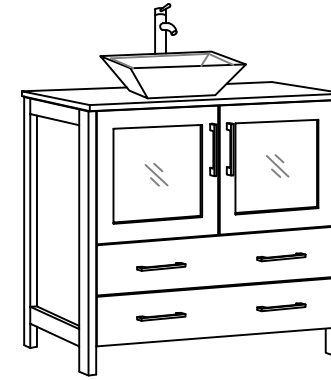

# Bathroom Cabinet

Unit

inch

Model

(PLAN)

Mirror: 35.8"x27.56" inch

Cabinet: 35.8"x18.5"x31.1" inch

Handle: 6.2" inch