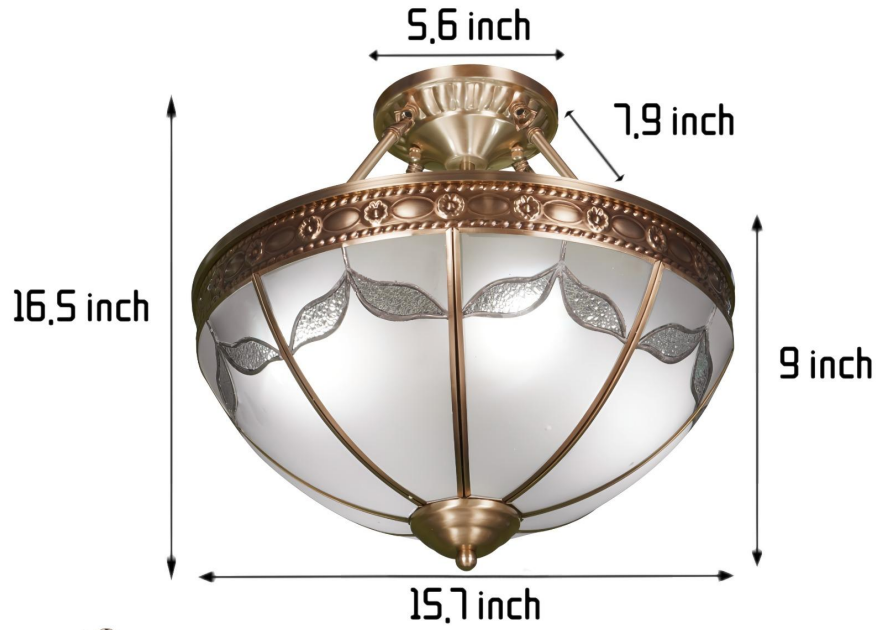

# PRODUCT DIMENSIONS

**E26/A17 LIGHT BULB X4**  
(Including Three Color Light Sources)  
TOTAL 4 BULB PORTS