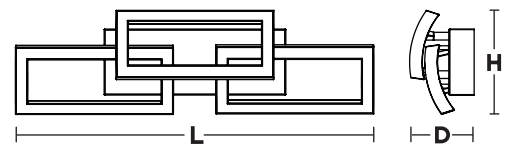

Specifications and dimensions
 subject to change without notice.

Ordering Information:

Black	Gold	Painted Nickel	LED Lumens	Delivered Lumens	Adjustable CCT	L	H	D
			35W	1400	2700K/3000K/3500K/4000K/5000K	23-1/4"	6-1/2"	4"