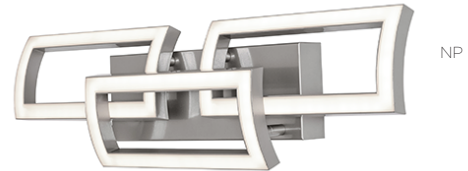

LOCATION		DATE
PREPARED BY		QUANTITY
COMMENTS		FIXTURE TYPE
CATALOG NUMBER		

Sia LED Vanity

Features

Modern vanity with three rectangular diffusers. Can be mounted up or down. Ideal use for general lighting in indoor residential, commercial, and hospitality applications. Fixture can be mounted horizontally or vertically to a standard junction box (not included).

Construction

Die-cast metal housing. Standard mounting holes and hardware are included. Power supply connections must be made inside a junction box (not included).

Finish

Black, Gold or Satin Nickel finish.

Diffuser

Frosted acrylic diffusers.

Electrical

Input 120-277 VAC 60 Hz. Compatible with residential (TRIAC/ELV) and commercial (0-10V) dimmers. TRIAC and ELV dimming only at 120 VAC.

LED

Integrated LED modules capable of producing:
35W = 1400 delivered lumens
Adjustable Choice 2700K, 3000K, 3500K, 4000K, 5000K (CCT).
Rated for 50,000 Hrs., 90 CRI.

Certification

All fixtures are cETLus listed for indoor damp locations.
ADA
Title 24/JA8 listed

Warranty

Limited warranty: This fixture is free from defects in materials and workmanship for a period of 5 year from date of purchase.

Specifications and dimensions
subject to change without notice.

Ordering Information:

Black	Gold	Painted Nickel	LED Lumens	Delivered Lumens	Adjustable CCT	L	H	D
			35W	1400	2700K/3000K/3500K/4000K/5000K	23-1/4"	6-1/2"	4"