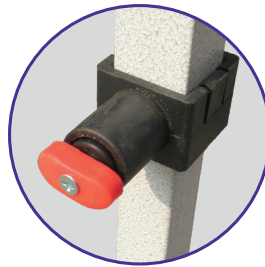

»» Evento Instant Canopy Kit

Features:

- 10' x 10' or 10' x 20' texture powder coated steel frame (Full Truss Design)
- Exclusive Impact Thumb-Lock Sliders on 10' x 10'; Revolve Lever Lock on 10' x 20'
- White 300 denier polyester fabric top
- Fire retardant
- Water resistant and UV coated
- Includes Roller Bag and rope & spike kit
- Easy set up - no tools required

The Evento Instant Canopy Kit is perfect for your neighborhood farmers market, craft market, bake sales and much more!

Its lightweight steel construction is engineered to ensure simple set up where no tools are required. It is equipped with a premium polyester canopy top for protection and long lasting enjoyment.

10' x 10' Thumb Lock Slider

10' x 20' Revolve Lever Lock

Universal Rope & Spike Kit