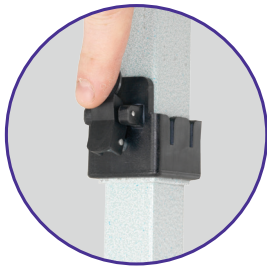

»» Evento Instant Canopy Kit

Features:

- 10' x 10' or 10' x 20' texture powder coated steel frame (Full Truss Design)
- Exclusive Impact Thumb-Lock Sliders on 10' x 10'; Revolve Lever Lock on 10' x 20'
- White 300 denier polyester fabric top
- Fire retardant
- Water resistant and UV coated
- Includes Roller Bag and rope & spike kit
- Easy set up - no tools required

The Evento Instant Canopy Kit is perfect for your neighborhood farmers market, craft market, bake sales and much more!

Its lightweight steel construction is engineered to ensure simple set up where no tools are required. It is equipped with a premium polyester canopy top for protection and long lasting enjoyment.

10' x 10' Thumb Lock Slider

10' x 20' Revolve Lever Lock

Universal Rope & Spike Kit