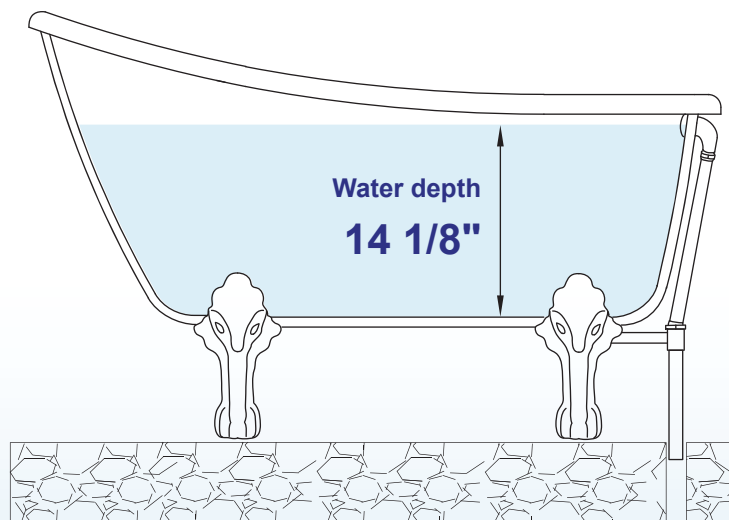

WOODBIDGE®

IMPORTANT INFORMATION

- Measurements are $\pm 1/2"$ and subject to change without notice
- Specifications & Configurations are subject to change without notice
- Please measure tub on-site before installation