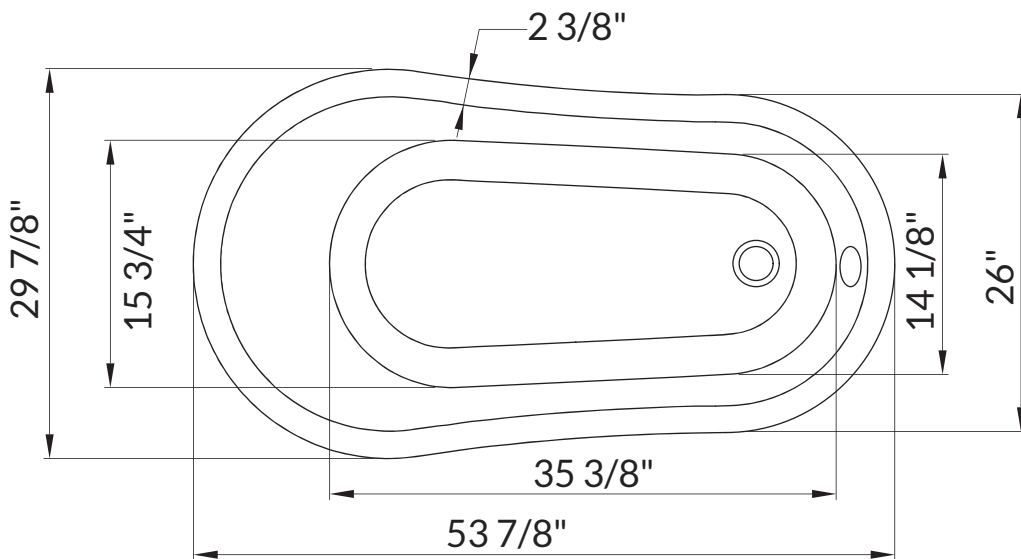

WOODBIDGE®

IMPORTANT INFORMATION

- Measurements are $\pm 1/2"$ and subject to change without notice
- Specifications & Configurations are subject to change without notice
- Please measure tub on-site before installation

- Measurements herein supersede all others published prior to publication date shown below
- Before ordering or installing, please consider future access to equipment