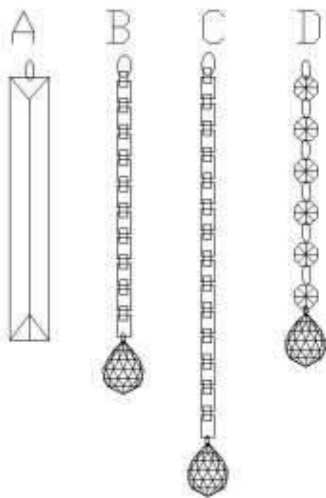

Assembly and Installation

N: neutral wire
L: live wire

(ground wire installation method see the next page)

- A: 72 PCS
- B: 36 PCS
- C: 24 PCS
- D: 18 PCS
-  78 PCS

(hang the crystals in this order)

Install the ground wire: