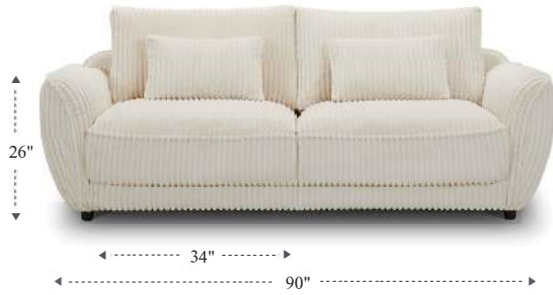

## 2 Seat Sofa with Lumbar Pillow

Overall Dimensions	90" x 40.5" x 29.5" - 32.5"
Overall Width	90"
Overall Depth	40.5"
Overall Height	29.5" - 32.5"
Overall Weight	136 lbs.
Seat Cushion Thickness	13"
Foot Height	2.5"

Seat Width	34"
Seat Depth	26" - 34"
Seat Height	20.5"
Arm Width	9"
Arm Depth	24"
Arm Height	26"
Back Height	14.5"

## Chair and A Half with Lumbar Pillow

Overall Dimensions	54" x 39" x 35"
Overall Width	54"
Overall Depth	39"
Overall Height	35"
Overall Weight	99.29 lbs.
Seat Cushion Thickness	13"
Foot Height	2.5"

Seat Width	33.5"
Seat Depth	25.5"
Seat Height	20.25"
Arm Width	10"
Arm Depth	26"
Arm Height	26"
Back Height	12"