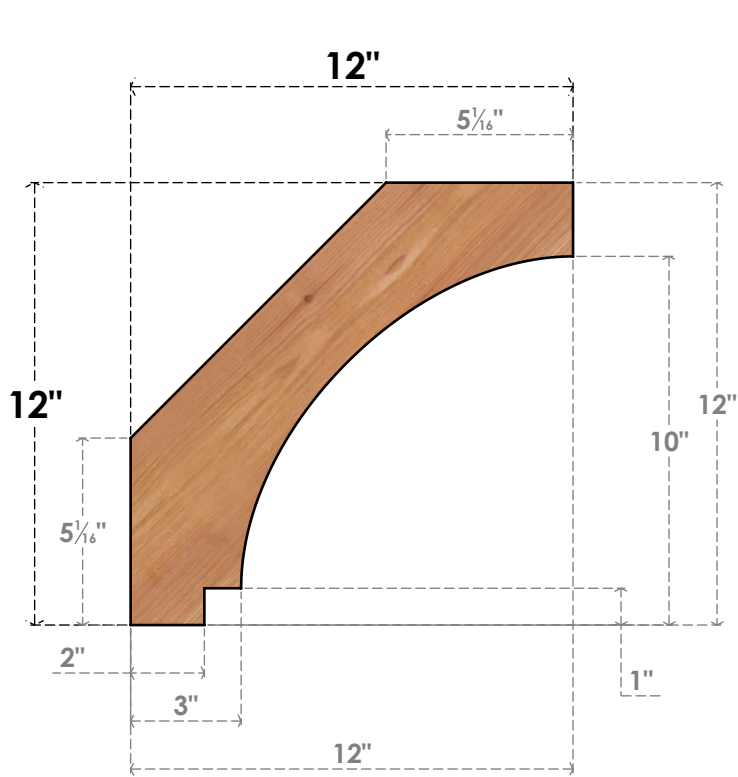

BRC06X12X12IMP00SWR

5 1/2"W X 12"D X 12"H IMPERIAL SMOOTH BRACE, WESTERN RED CEDAR

SIDE

FRONT

EKENA MILLWORK
2300 WEST MAIN ST.
CLARKSVILLE, TX 75426
TOLL FREE: 866-607-0453
WWW.EKENAMILLWORK.COM

NOTES

1. INSTALLATION TO BE COMPLETED IN ACCORDANCE WITH MANUFACTURER'S SPECIFICATIONS.
2. DRAWING MAY NOT BE TO SCALE
3. THIS DRAWING IS INTENDED FOR DESIGN AND PLANNING PURPOSES ONLY.
4. ALL INFORMATION CONTAINED HEREIN WAS CURRENT AT THE TIME OF DEVELOPMENT BUT MUST BE REVIEWED AND APPROVED BY THE PRODUCT MANUFACTURER TO BE CONSIDERED ACCURATE.
5. PRODUCTS ARE NOT KILN DRIED. THIS ITEM IS UNIQUE AND WILL CONTAIN THE NATURAL VARIATIONS THAT THE WOOD SPECIES OFFERS. THIS MAY RESULT IN VARIATIONS UP TO 1/4"