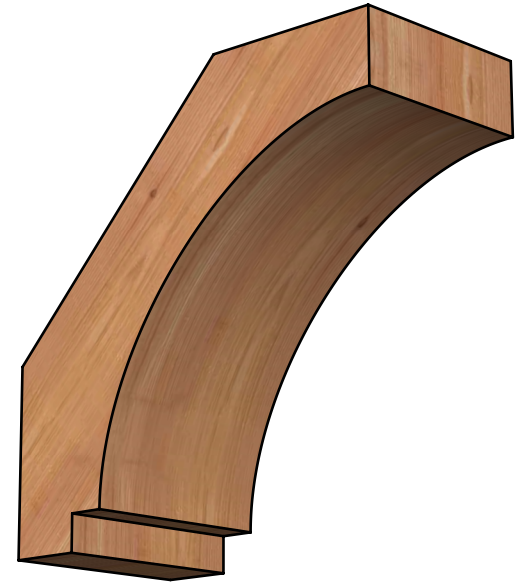

BRC06X12X12IMP00SWR

5 1/2"W X 12"D X 12"H IMPERIAL SMOOTH BRACE, WESTERN RED CEDAR

SIDE

FRONT

EKENA MILLWORK
2300 WEST MAIN ST.
CLARKSVILLE, TX 75426
TOLL FREE: 866-607-0453
WWW.EKENAMILLWORK.COM

NOTES

1. INSTALLATION TO BE COMPLETED IN ACCORDANCE WITH MANUFACTURER'S SPECIFICATIONS.
2. DRAWING MAY NOT BE TO SCALE
3. THIS DRAWING IS INTENDED FOR DESIGN AND PLANNING PURPOSES ONLY.
4. ALL INFORMATION CONTAINED HEREIN WAS CURRENT AT THE TIME OF DEVELOPMENT BUT MUST BE REVIEWED AND APPROVED BY THE PRODUCT MANUFACTURER TO BE CONSIDERED ACCURATE.
5. PRODUCTS ARE NOT KILN DRIED. THIS ITEM IS UNIQUE AND WILL CONTAIN THE NATURAL VARIATIONS THAT THE WOOD SPECIES OFFERS. THIS MAY RESULT IN VARIATIONS UP TO 1/4"