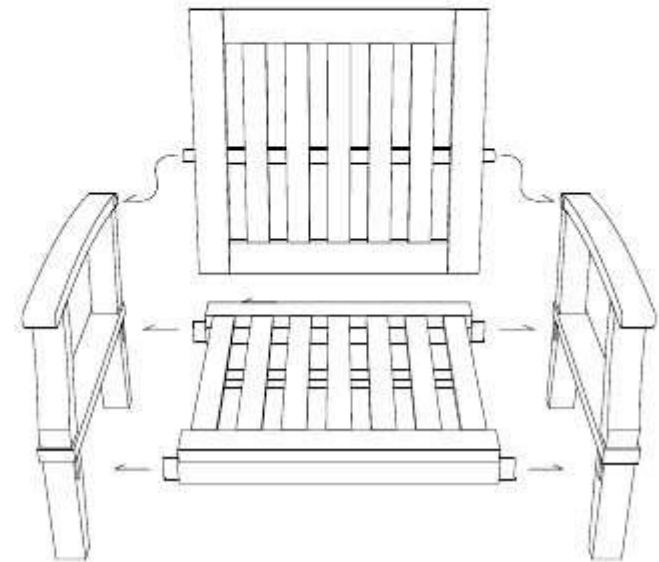

DEEP SEATING SOFA 1 SEATER

1

2

3

**STAINLESS STEEL
HARDWARE**

M 6 X 7cm = 8 pcs

Allen Wrench M4 = 1 pc

4