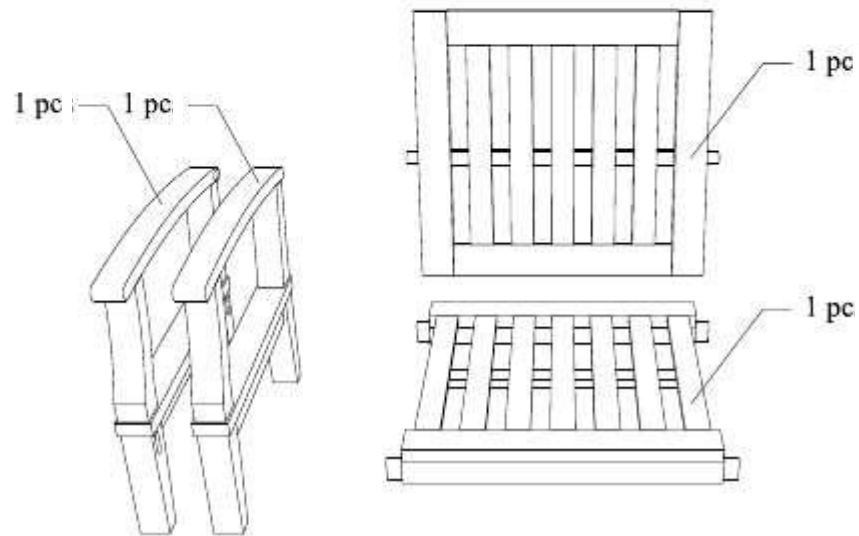

DEEP SEATING SOFA 1 SEATER

1

2

3

**STAINLESS STEEL
HARDWARE**

M 6 X 7cm = 8 pcs

Allen Wrench M4 = 1 pc

4