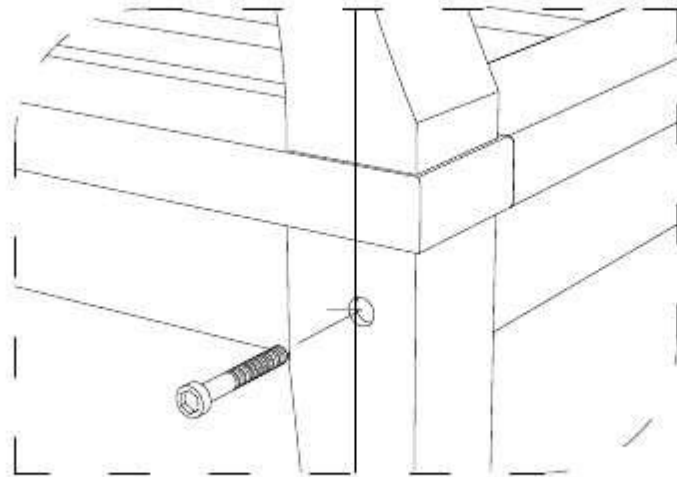

DEEP SEATING SOFA 1 SEATER

1

2

3

**STAINLESS STEEL
HARDWARE**

M 6 X 7cm = 8 pcs

Allen Wrench M4 = 1 pc

4