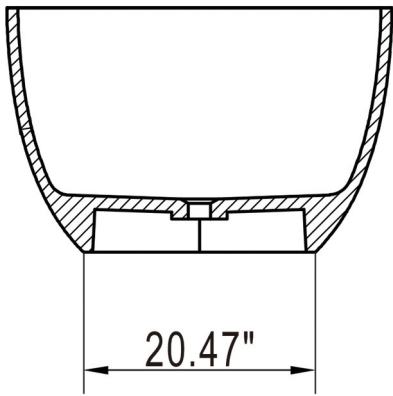

Dimension/Specification

Sku RX-S01-67TB