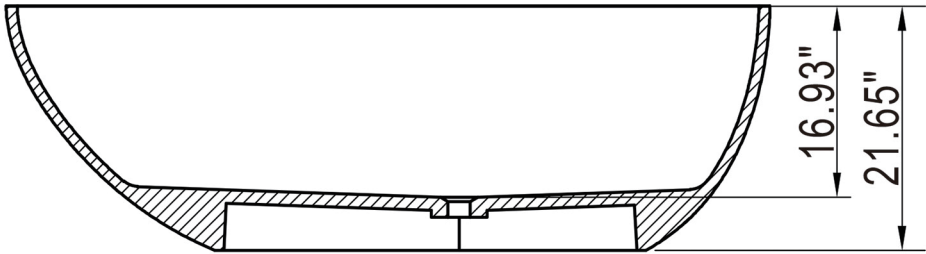

Dimension/Specification

Sku RX-S01-67TB