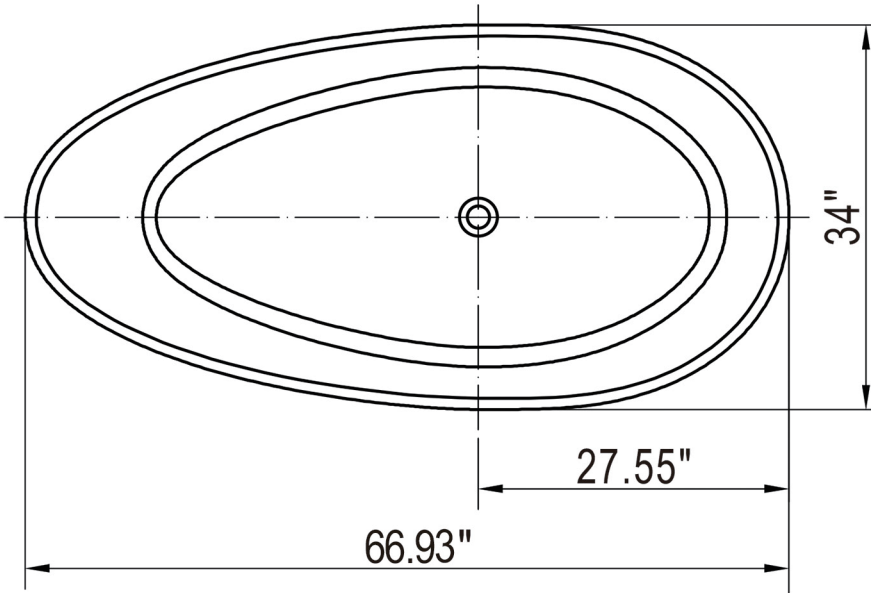

Dimension/Specification

Sku RX-S01-67TB