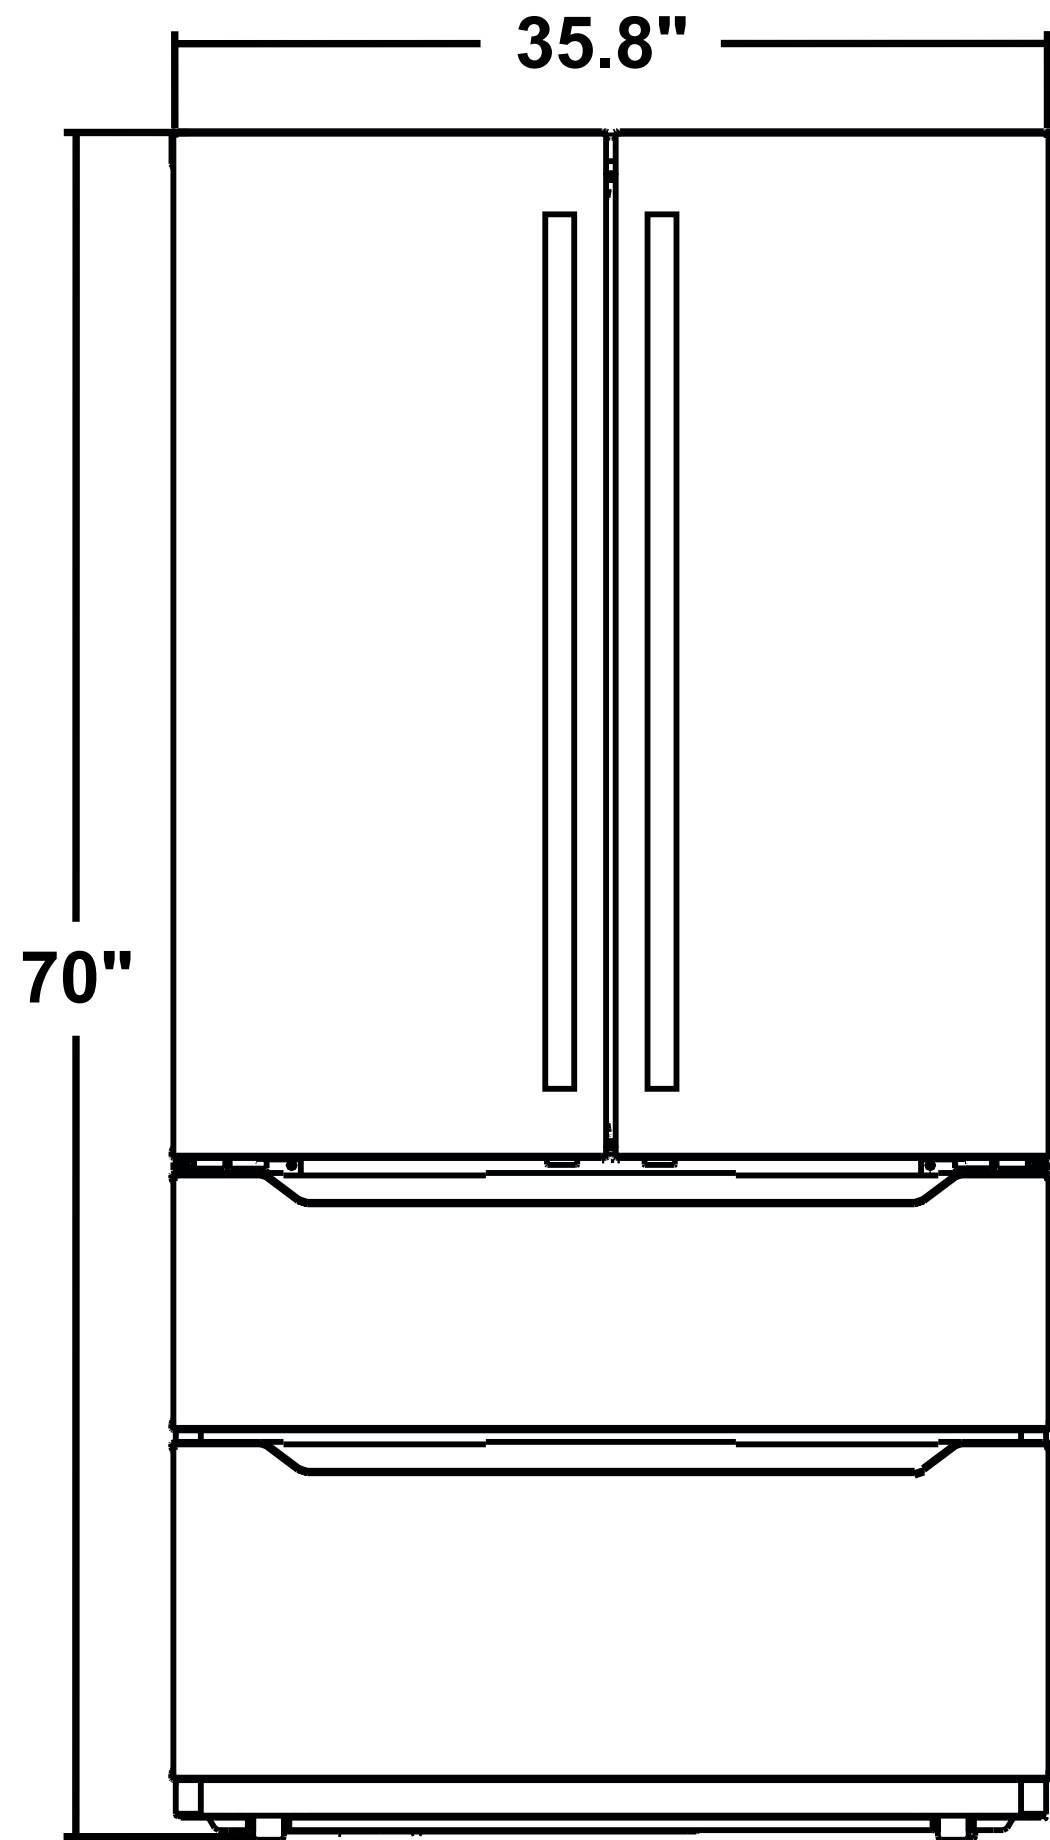

SPECIFICATIONS

COS-FDR225RHSS-G Refrigerator

Size	36 Inch / 22.5 cu. ft. Capacity
Type	French Door, Counter-Depth
Voltage	1115V / 60Hz
Rated Current	2.5A
Rated Defrost Power	190W
Energy Usage	588kWh/year
Certification	Energy Star / UL Listed
Material	Stainless Steel
Controls	Electronic Touch
Ice Maker	Automatic
Features	Door Handles, 2 Temperature Zones, Crisper Drawers, Fresh Cooling System, Movable Shelves, Ice Tray & Scooper, Alarm

COS-FDR225RHSS-G

Cosmo's Built-In French Door Refrigerator with 22.5 cu. ft. capacity has a sleek, minimalist aesthetic and impressive innovative features. This spacious bottom-freezer refrigerator offers organizational versatility for effortless storage and access to a wide range of foods.

Super Cool and Super Freeze Modes

Touch Controls

LED Lighting

See Page 2 for dimensions

For more information, please visit: www.cosmoappliances.com

DIMENSIONS

COS-FDR225RHSS-G Refrigerator

TOP VIEW

TOP VIEW, OPEN

Dimensions (WxDxH): 35.8" x 29" x 70"