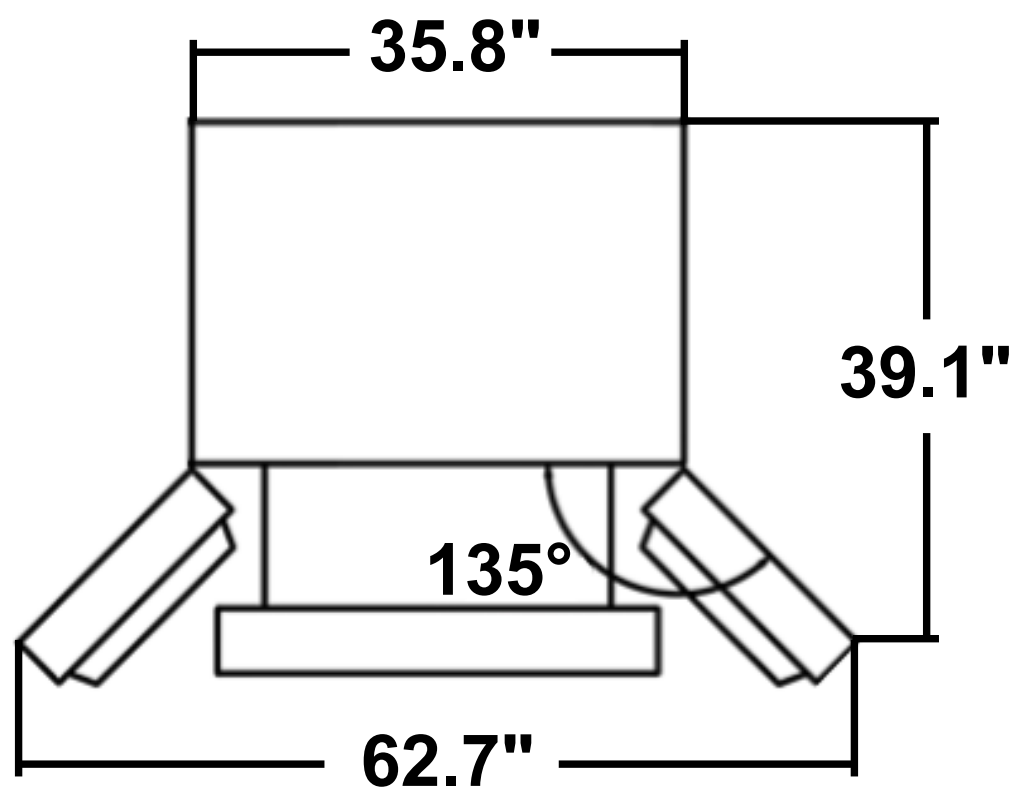

SPECIFICATIONS

COS-FDR225RHSS-G Refrigerator

Size	36 Inch / 22.5 cu. ft. Capacity
Type	French Door, Counter-Depth
Voltage	1115V / 60Hz
Rated Current	2.5A
Rated Defrost Power	190W
Energy Usage	588kWh/year
Certification	Energy Star / UL Listed
Material	Stainless Steel
Controls	Electronic Touch
Ice Maker	Automatic
Features	Door Handles, 2 Temperature Zones, Crisper Drawers, Fresh Cooling System, Movable Shelves, Ice Tray & Scooper, Alarm

Super Cool and Super Freeze Modes

Touch Controls

LED Lighting

See Page 2 for dimensions

For more information, please visit: www.cosmoappliances.com

DIMENSIONS

COS-FDR225RHSS-G Refrigerator

TOP VIEW

TOP VIEW, OPEN

Dimensions (WxDxH): 35.8" x 29" x 70"