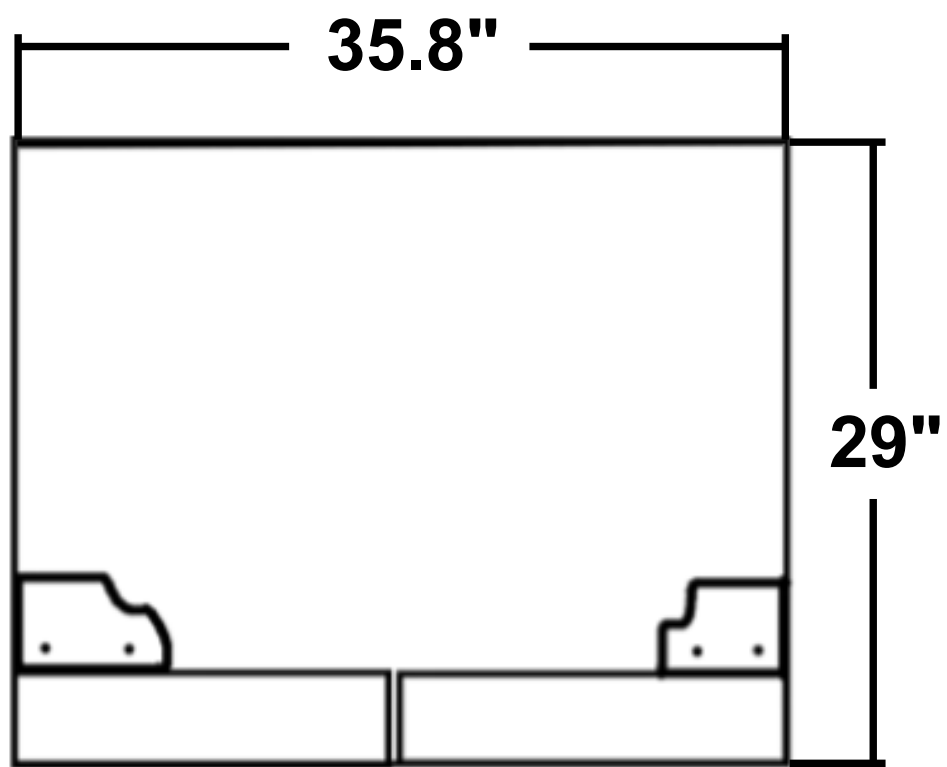

SPECIFICATIONS

COS-FDR225RHSS-G Refrigerator

Size	36 Inch / 22.5 cu. ft. Capacity
Type	French Door, Counter-Depth
Voltage	1115V / 60Hz
Rated Current	2.5A
Rated Defrost Power	190W
Energy Usage	588kWh/year
Certification	Energy Star / UL Listed
Material	Stainless Steel
Controls	Electronic Touch
Ice Maker	Automatic
Features	Door Handles, 2 Temperature Zones, Crisper Drawers, Fresh Cooling System, Movable Shelves, Ice Tray & Scooper, Alarm

Super Cool and Super Freeze Modes

Touch Controls

LED Lighting

See Page 2 for dimensions

For more information, please visit: www.cosmoappliances.com

DIMENSIONS

COS-FDR225RHSS-G Refrigerator

TOP VIEW

TOP VIEW, OPEN

Dimensions (WxDxH): 35.8" x 29" x 70"