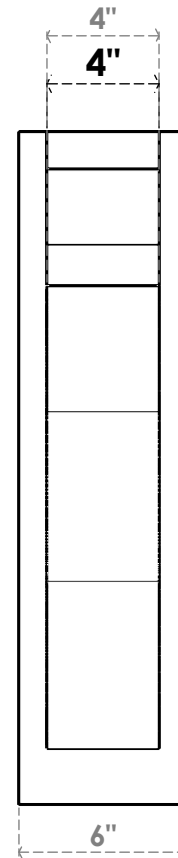

ITEM NUMBER: OUTUROC040X060X24000X24000X040X020X040FST24RCPR

4"W TOP X 6"W BACK X 24"D X 24"H X 4"T TOP X 2"T BACK TIMBERTHANE ROUGH CEDAR FUNSTON FAUX WOOD OPEN OUTLOOKER, SLAT TOP AND BLOCK BACK, 4"W CLOSED BRACE, PRIMED TAN

EKENA MILLWORK
2300 WEST MAIN ST.
CLARKSVILLE, TX 75426
TOLL FREE: 866-607-0453
WWW.EKENAMILLWORK.COM

NOTES

1. INSTALLATION TO BE COMPLETED IN ACCORDANCE WITH MANUFACTURER'S SPECIFICATIONS.
2. DRAWING MAY NOT BE TO SCALE
3. THIS DRAWING IS INTENDED FOR DESIGN AND PLANNING PURPOSES ONLY.
4. ALL INFORMATION CONTAINED HEREIN WAS CURRENT AT THE TIME OF DEVELOPMENT BUT MUST BE REVIEWED AND APPROVED BY THE PRODUCT MANUFACTURER TO BE CONSIDERED ACCURATE.
5. TIMBERTHANE ARCHITECTURAL PRODUCTS ARE MADE FROM HIGH DENSITY URETHANE AND COME FACTORY PRIMED