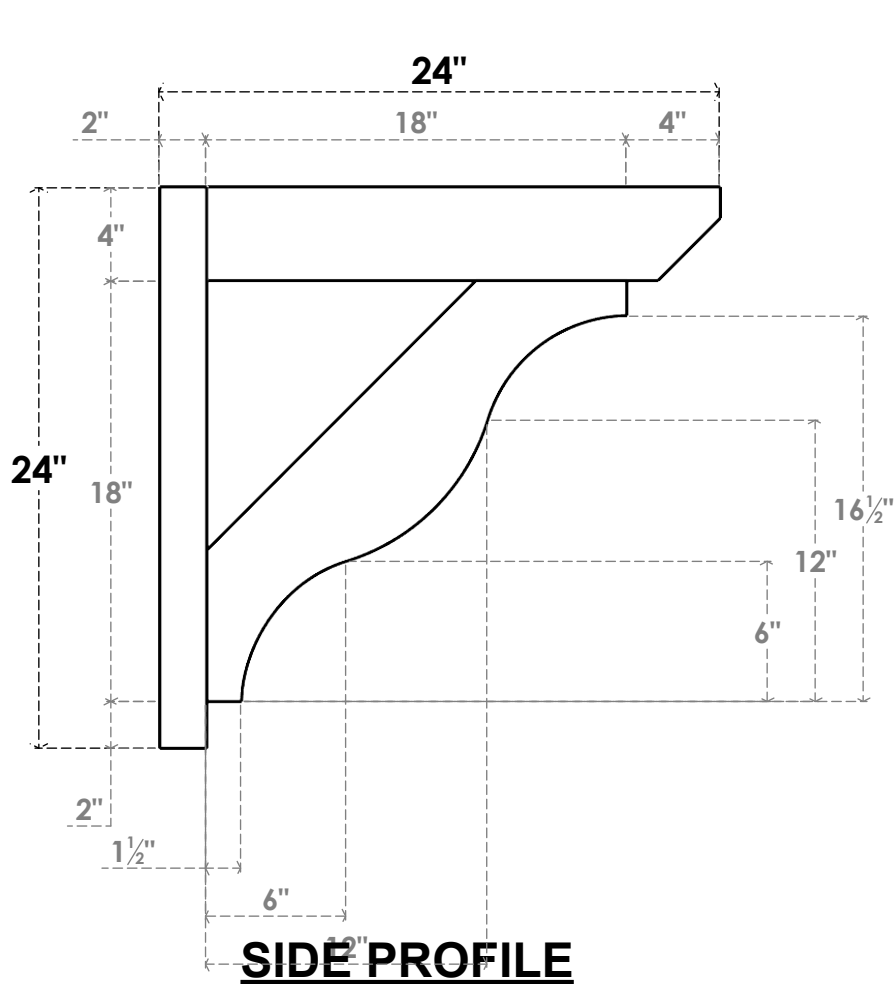

ITEM NUMBER: OUTUROC040X060X24000X24000X040X020X040FST24RCPR

4"W TOP X 6"W BACK X 24"D X 24"H X 4"T TOP X 2"T BACK TIMBERTHANE ROUGH CEDAR FUNSTON FAUX WOOD OPEN OUTLOOKER, SLAT TOP AND BLOCK BACK, 4"W CLOSED BRACE, PRIMED TAN

EKENA MILLWORK
2300 WEST MAIN ST.
CLARKSVILLE, TX 75426
TOLL FREE: 866-607-0453
WWW.EKENAMILLWORK.COM

NOTES

1. INSTALLATION TO BE COMPLETED IN ACCORDANCE WITH MANUFACTURER'S SPECIFICATIONS.
2. DRAWING MAY NOT BE TO SCALE
3. THIS DRAWING IS INTENDED FOR DESIGN AND PLANNING PURPOSES ONLY.
4. ALL INFORMATION CONTAINED HEREIN WAS CURRENT AT THE TIME OF DEVELOPMENT BUT MUST BE REVIEWED AND APPROVED BY THE PRODUCT MANUFACTURER TO BE CONSIDERED ACCURATE.
5. TIMBERTHANE ARCHITECTURAL PRODUCTS ARE MADE FROM HIGH DENSITY URETHANE AND COME FACTORY PRIMED