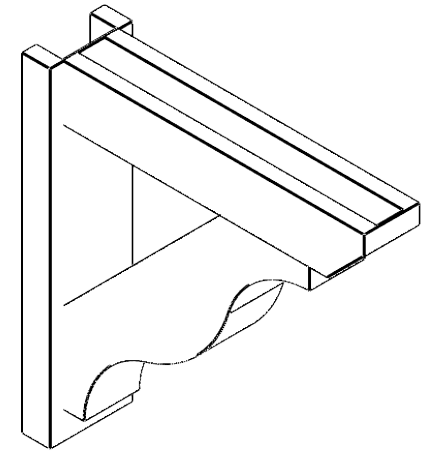

ITEM NUMBER: OUTUROC040X060X24000X24000X040X020X040FST24RCPR

4"W TOP X 6"W BACK X 24"D X 24"H X 4"T TOP X 2"T BACK TIMBERTHANE ROUGH CEDAR FUNSTON FAUX WOOD OPEN OUTLOOKER, SLAT TOP AND BLOCK BACK, 4"W CLOSED BRACE, PRIMED TAN

EKENA MILLWORK
2300 WEST MAIN ST.
CLARKSVILLE, TX 75426
TOLL FREE: 866-607-0453
WWW.EKENAMILLWORK.COM

NOTES

1. INSTALLATION TO BE COMPLETED IN ACCORDANCE WITH MANUFACTURER'S SPECIFICATIONS.
2. DRAWING MAY NOT BE TO SCALE
3. THIS DRAWING IS INTENDED FOR DESIGN AND PLANNING PURPOSES ONLY.
4. ALL INFORMATION CONTAINED HEREIN WAS CURRENT AT THE TIME OF DEVELOPMENT BUT MUST BE REVIEWED AND APPROVED BY THE PRODUCT MANUFACTURER TO BE CONSIDERED ACCURATE.
5. TIMBERTHANE ARCHITECTURAL PRODUCTS ARE MADE FROM HIGH DENSITY URETHANE AND COME FACTORY PRIMED