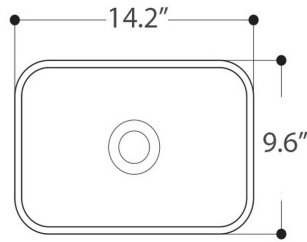

Finishes:

 Glossy White

SKU# | Options:

- Normal 01 - WS10201 | Glossy White

* WS Bath Collections reserves the right to revise dimensions or information on this sheet without notice

Collection Normal	Model Normal 01 - WS10201	Dimensions Metric <i>1 inch = 2.54 cm</i> <i>1 inch = 25.4 mm</i>	 1051 Lea Drive - Collegeville, PA 19426 Tel. 215 513 9400 - Fax 610 831 0215 www.ws bathcollections.com - info@ws bathcollections.com
-------------------------------	---------------------------------------	--	---

N.B.: Indicated size could have a variation of about 0,8 % due to the use of the moulds or the small variations of the raw materials' technical characteristics used in the mixture.

Collection
Normal

Model |
Normal 01 - WS10201

Dimensions Metric

1 inch = 2.54 cm
1 inch = 25.4 mm

WS[®]
BATH
COLLECTIONS

1051 Lea Drive - Collegeville, PA 19426
Tel. 215 513 9400 - Fax 610 831 0215
www.ws bathcollections.com - info@ws bathcollections.com