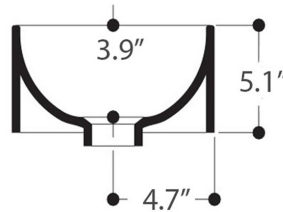

Finishes:

 Glossy White

SKU# | Options:

- Normal 01 - WS10201 | Glossy White

* WS Bath Collections reserves the right to revise dimensions or information on this sheet without notice

Collection Normal	Model Normal 01 - WS10201	Dimensions Metric <i>1 inch = 2.54 cm</i> <i>1 inch = 25.4 mm</i>	 1051 Lea Drive - Collegeville, PA 19426 Tel. 215 513 9400 - Fax 610 831 0215 www.ws bathcollections.com - info@ws bathcollections.com
-------------------------------	---------------------------------------	--	---

N.B.: Indicated size could have a variation of about 0,8 % due to the use of the moulds or the small variations of the raw materials' technical characteristics used in the mixture.

Collection
Normal

Model |
Normal 01 - WS10201

Dimensions Metric

1 inch = 2.54 cm
1 inch = 25.4 mm

WS[®]
BATH
COLLECTIONS

1051 Lea Drive - Collegeville, PA 19426
Tel. 215 513 9400 - Fax 610 831 0215
www.ws bathcollections.com - info@ws bathcollections.com