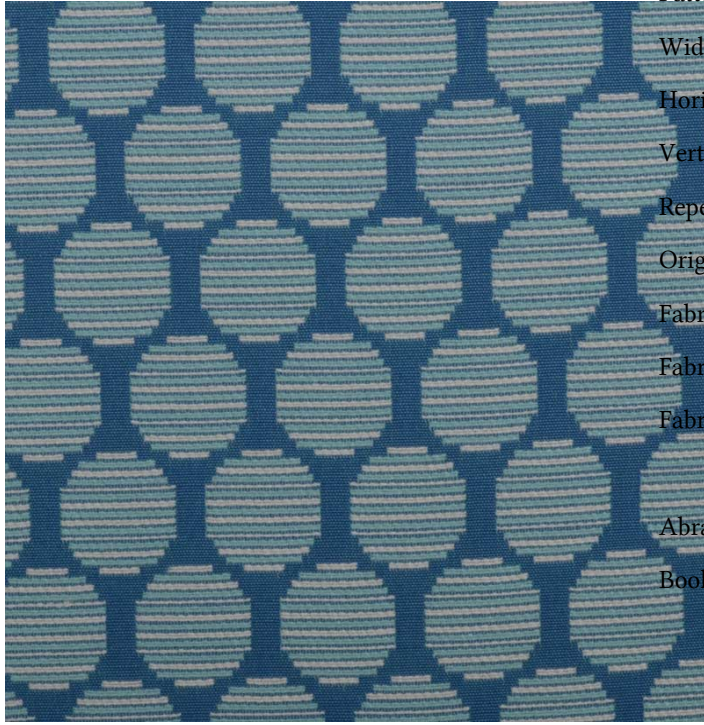

Fabric Detail for:32626 | 52-azure

Pattern:	32626 52-azure
Width:	56"
Horizontal Repeat:	1.000"
Vertical Repeat:	1.750"
Repeat Direction:	Up The Roll
Origin:	China
Fabric Grade:	02
Fabric Contents:	100% Polyester
Fabric Performance:	NFPA 260 UFAC - Class 1
Abrasion:	25,000 Double Rubs
Book Name:	SKY-CERLUEAN-MARINE